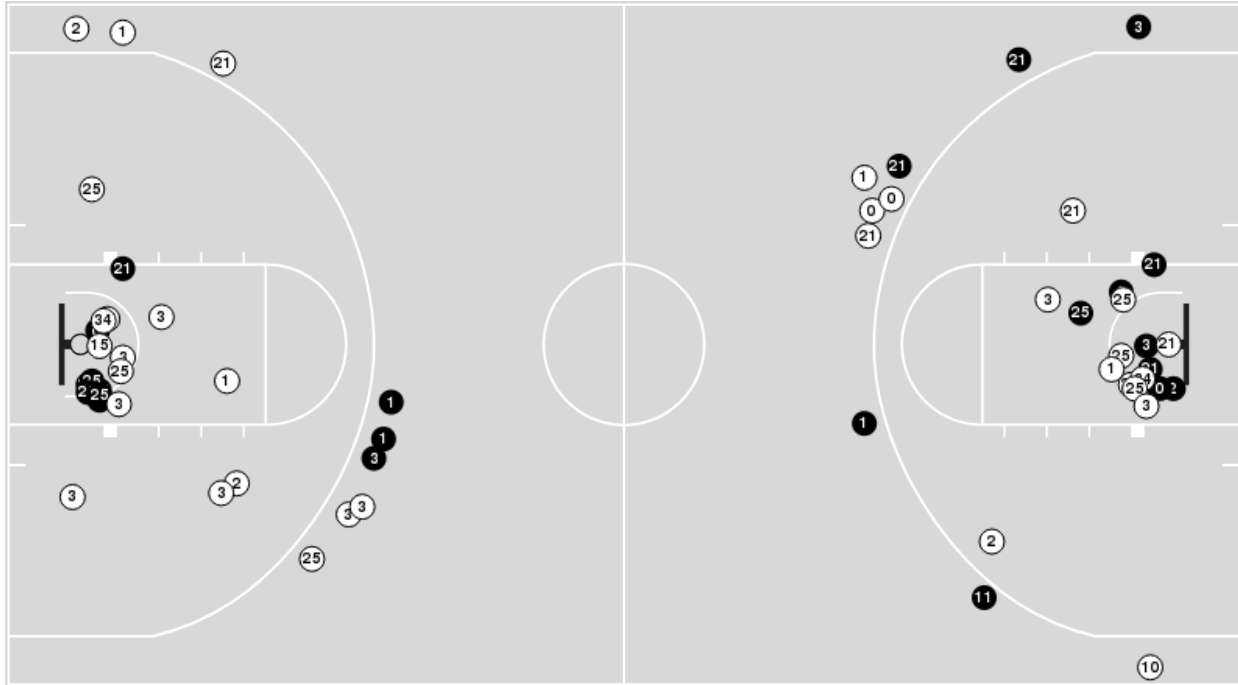

Officials: Ted Valentine, Clarence Armstrong, Jeff Pon

Players => AllFG Types=>AllResults=>All
Virginia Tech

All Field Goals