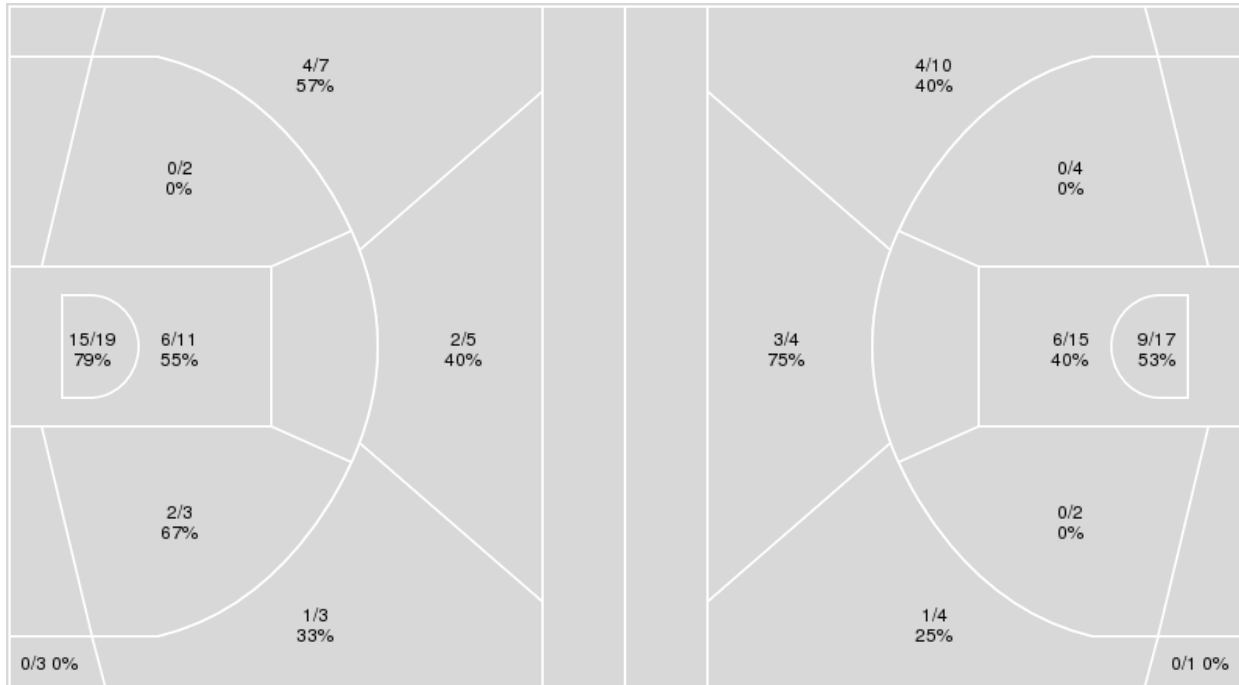

Officials: Ted Valentine, Clarence Armstrong, Jeff Pon

{ Players => All; } FG Types => All; Results => All;

{ Players => All; } FG Types => All; Results => All;

Duke

Virginia Tech

Duke	M/A	%
Field Goals	30/53	57
2 Points	23/35	66
3 Points	7/18	39
Free Throws	14/17	82

Virginia Tech	M/A	%
Field Goals	23/57	40
2 Points	15/38	39
3 Points	8/19	42
Free Throws	11/16	69