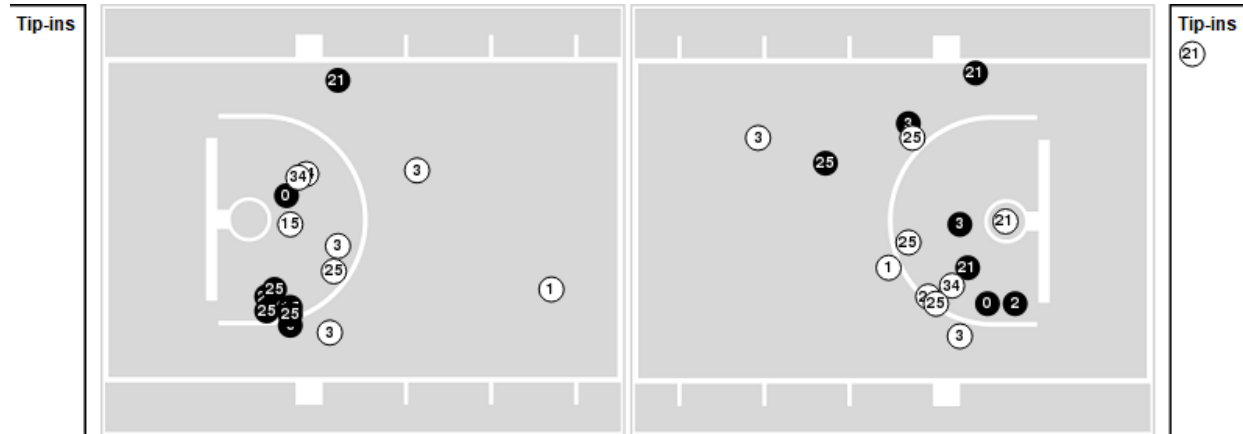

Blow Up Chart

● Made   ○ Missed   N - Player Number

Virginia Tech	M/A	%
Field Goals	23/57	40
2 Points	15/38	39
3 Points	8/19	42
Free Throws	11/16	69

Virginia Tech	M/A	%
Points in the Paint	30 (15 / 32)	47
Fast Break Points	5 (4/5)	80
Second Chance Points	8 (3/8)	38
Effective FG%	47