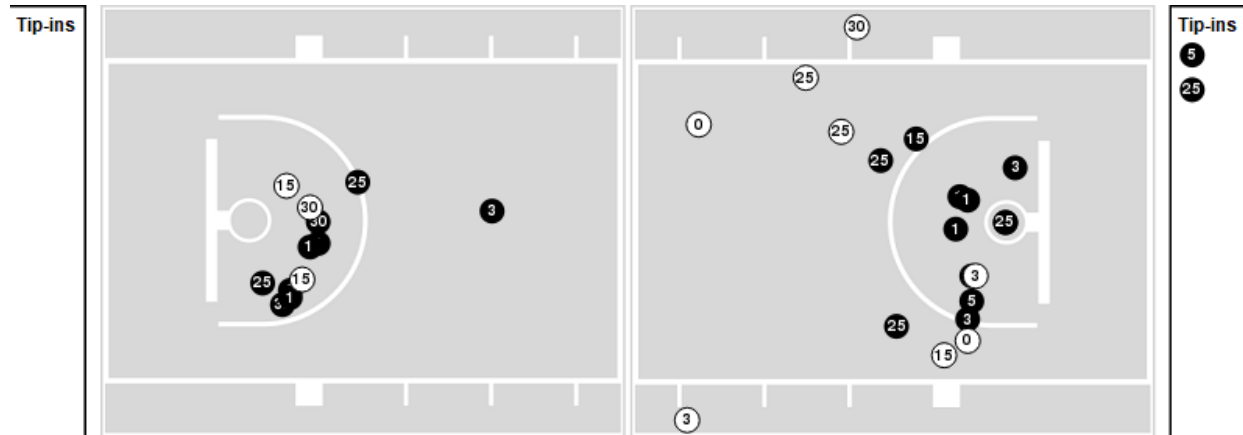

Blow Up Chart

● Made ○ Missed N - Player Number

Duke	M/A	%
Field Goals	30/53	57
2 Points	23/35	66
3 Points	7/18	39
Free Throws	14/17	82

Duke	M/A	%
Points in the Paint	42 (21 / 30)	70
Fast Break Points	14 (8/9)	89
Second Chance Points	9 (4/7)	57
Effective FG%	63