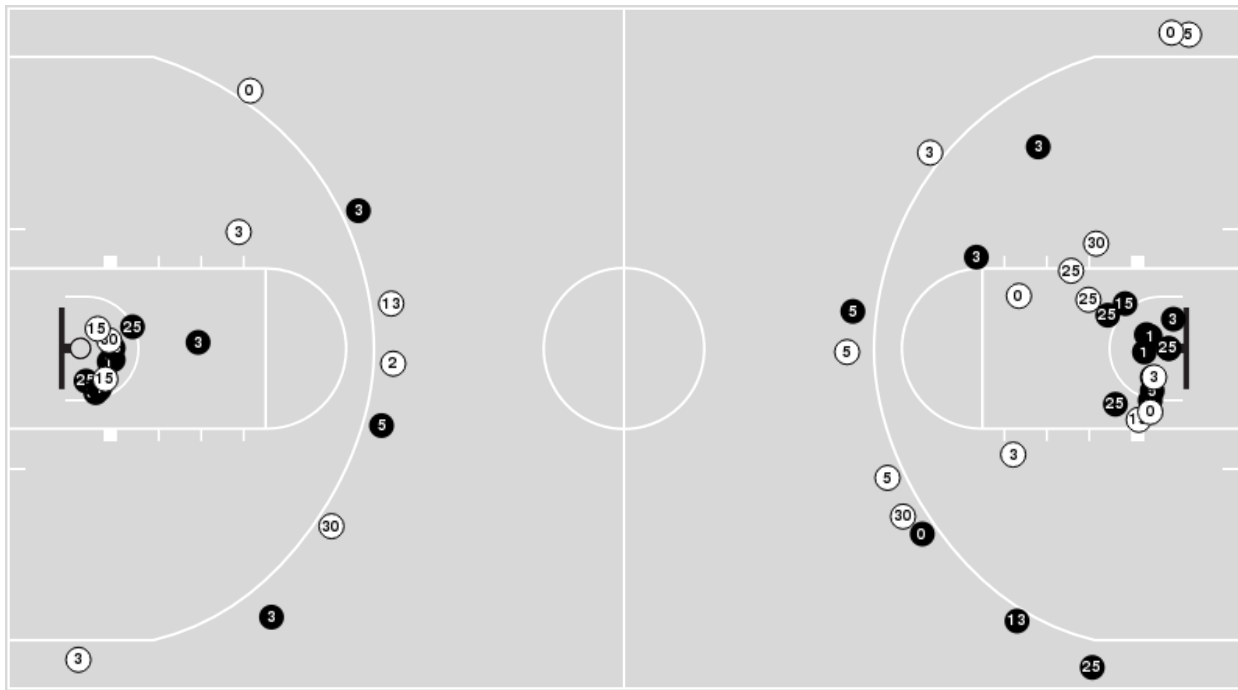

Officials: Ted Valentine, Clarence Armstrong, Jeff Pon

Players => AllFG Types=>AllResults=>All

Duke

All Field Goals