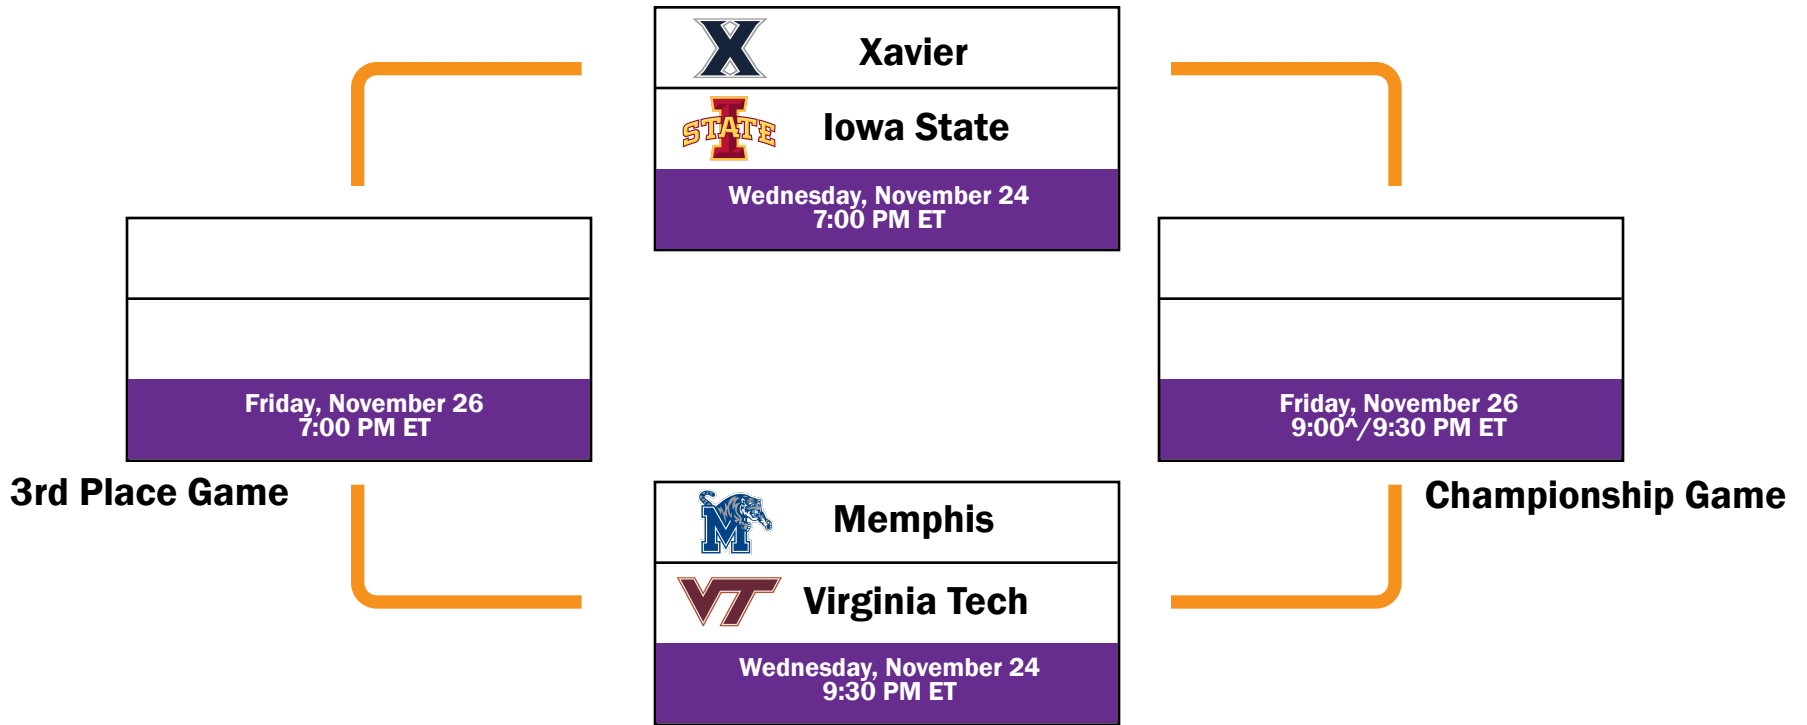

# 2021 NIT SEASON TIP-OFF

Barclays Center  
Brooklyn, NY  
November 24 & 26

\* All times listed in EASTERN TIME (ET)  
Home team is listed on the bottom of each match-up  
(<sup>^</sup>) Game will tip 20 minutes after the conclusion of the preceeding game