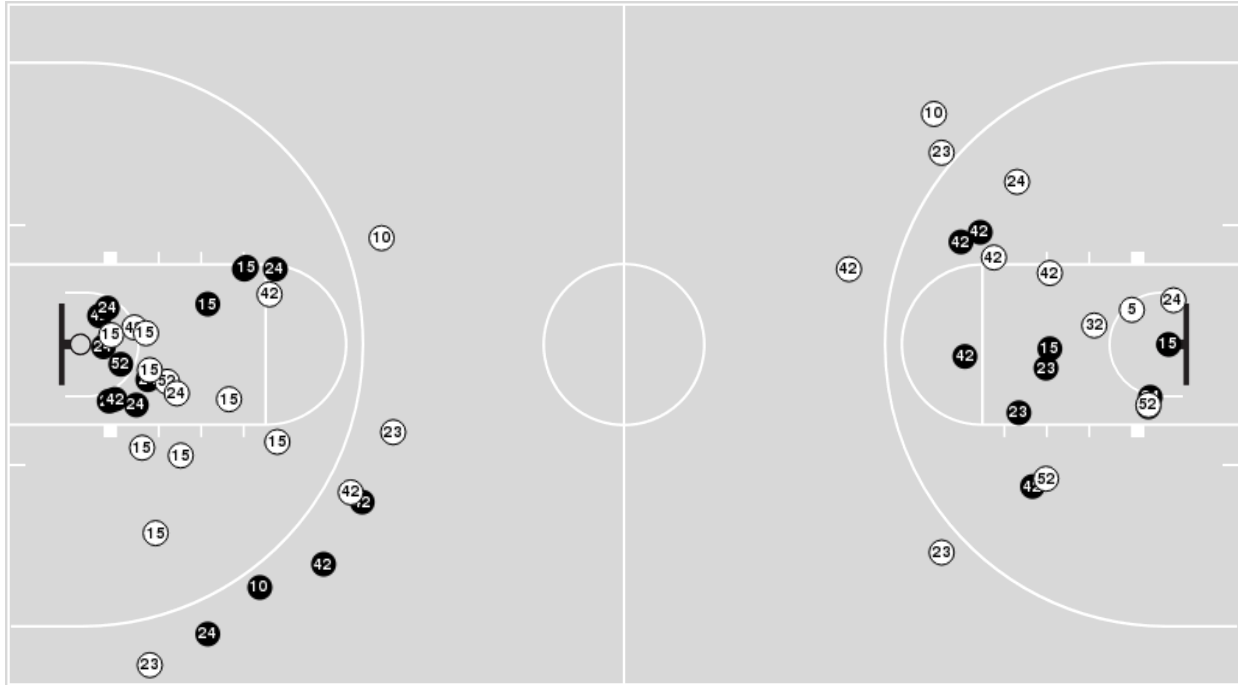

Players => AllFG Types=>AllResults=>All
Marquette

All Field Goals