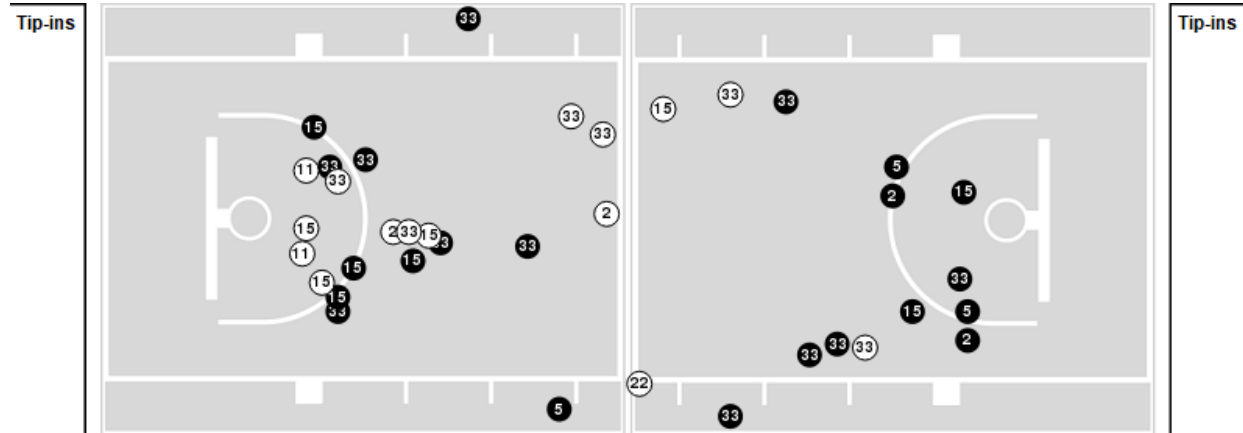

Blow Up Chart

● Made ○ Missed N - Player Number

Virginia Tech	M/A	%
Field Goals	26/59	44
2 Points	22/43	51
3 Points	4/16	25
Free Throws	14/17	82

Virginia Tech	M/A	%
Points in the Paint	38 (19 / 33)	58
Fast Break Points	6 (3/4)	75
Second Chance Points	6 (4/9)	44
Effective FG%	47