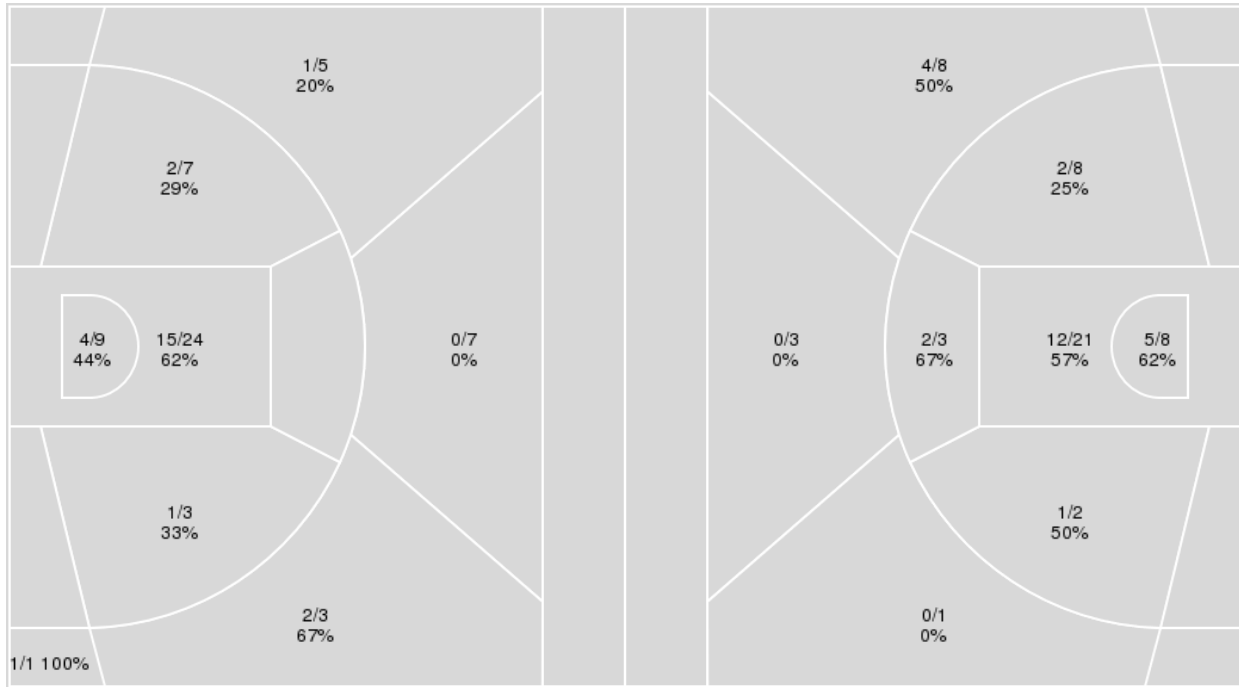

Officials: Maj Forsberg, Tiffany Bird, Tyler Trimble

{ Players => All; } FG Types => All; Results => All;

{ Players => All; } FG Types => All; Results => All;

Virginia Tech

Marquette

Virginia Tech	M/A	%
Field Goals	26/59	44
2 Points	22/43	51
3 Points	4/16	25
Free Throws	14/17	82

Marquette	M/A	%
Field Goals	26/54	48
2 Points	22/42	52
3 Points	4/12	33
Free Throws	7/11	64