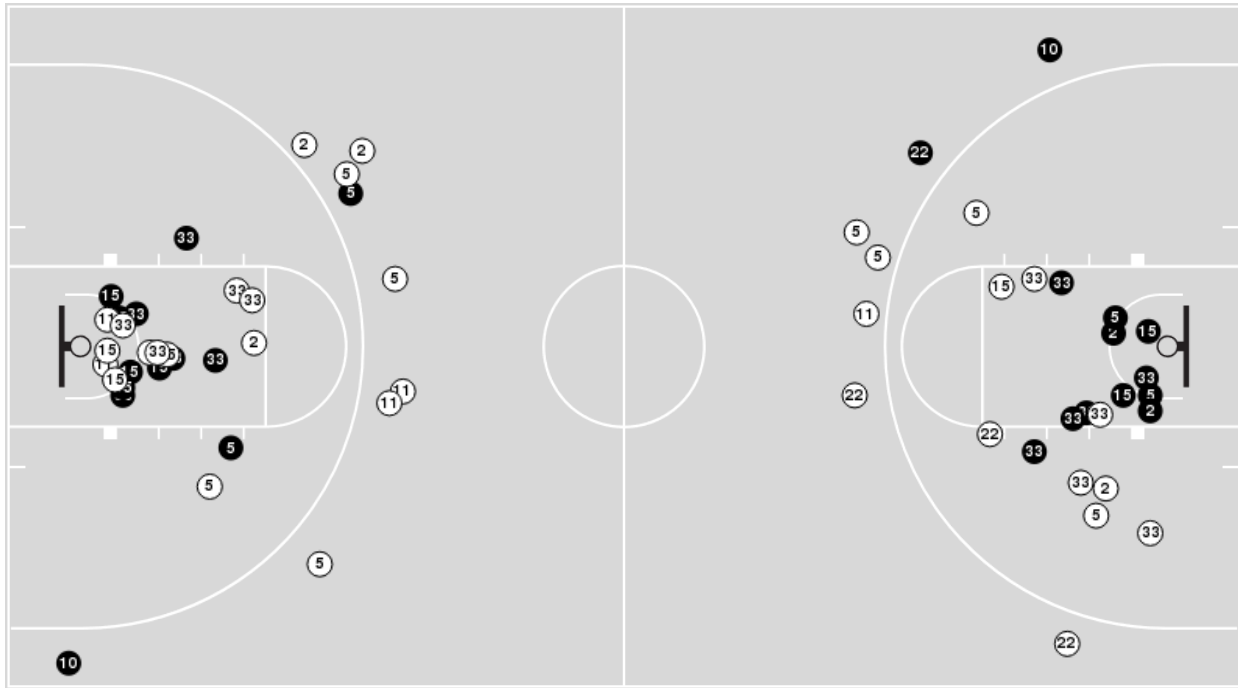

Officials: Maj Forsberg, Tiffany Bird, Tyler Trimble

Players => AllFG Types=>AllResults=>All

Virginia Tech

All Field Goals