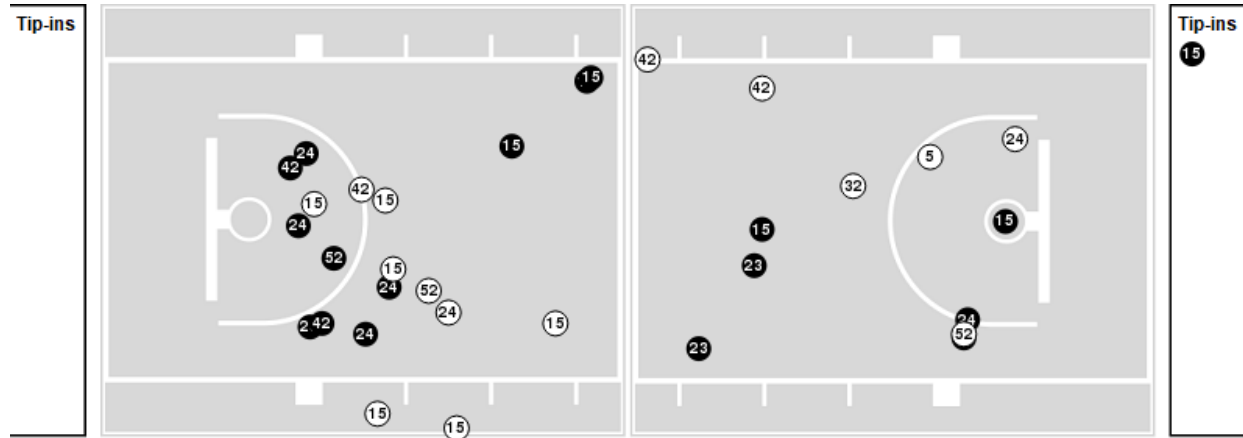

Blow Up Chart

● Made ○ Missed N - Player Number

Marquette	M/A	%
Field Goals	26/54	48
2 Points	22/42	52
3 Points	4/12	33
Free Throws	7/11	64

Marquette	M/A	%
Points in the Paint	34 (17 / 29)	59
Fast Break Points	12 (6/6)	100
Second Chance Points	4 (2/3)	67
Effective FG%	52