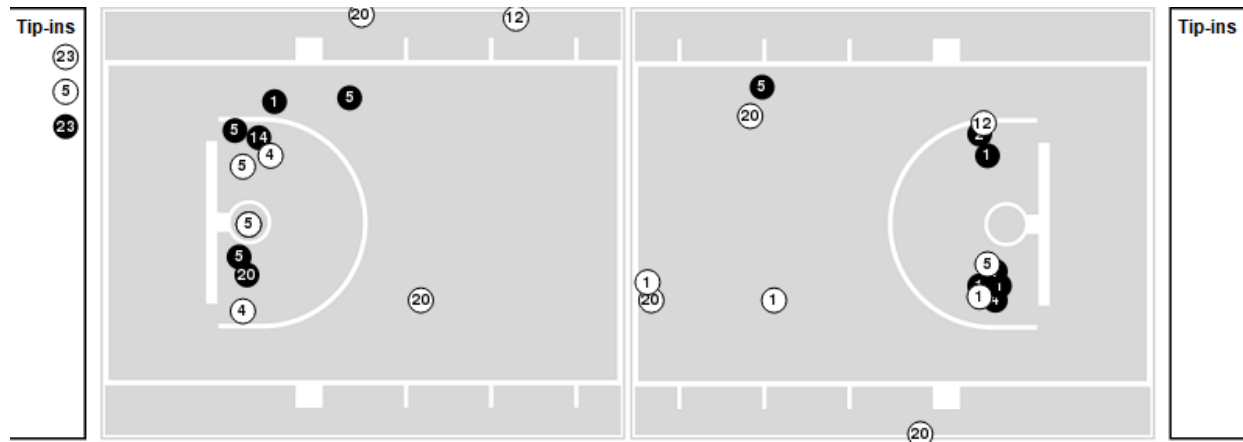

Blow Up Chart

● Made ○ Missed N - Player Number

Pitt	M/A	%
Field Goals	21/58	36
2 Points	16/42	38
3 Points	5/16	31
Free Throws	8/11	73

Pitt	M/A	%
Points in the Paint	28 (14 / 27)	52
Fast Break Points	11 (5/5)	100
Second Chance Points	17 (8/13)	62
Effective FG%	41