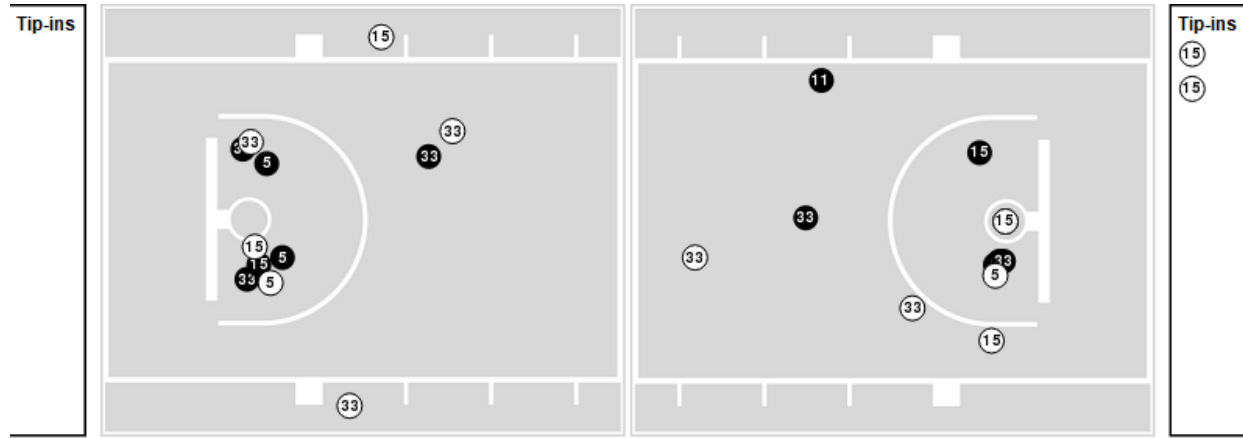

Blow Up Chart

● Made   ○ Missed   N - Player Number

Virginia Tech	M/A	%
Field Goals	26/59	44
2 Points	17/36	47
3 Points	9/23	39
Free Throws	13/17	76

Virginia Tech	M/A	%
Points in the Paint	24 (12 / 22)	55
Fast Break Points	2 (2/2)	100
Second Chance Points	10 (4/11)	36
Effective FG%	52