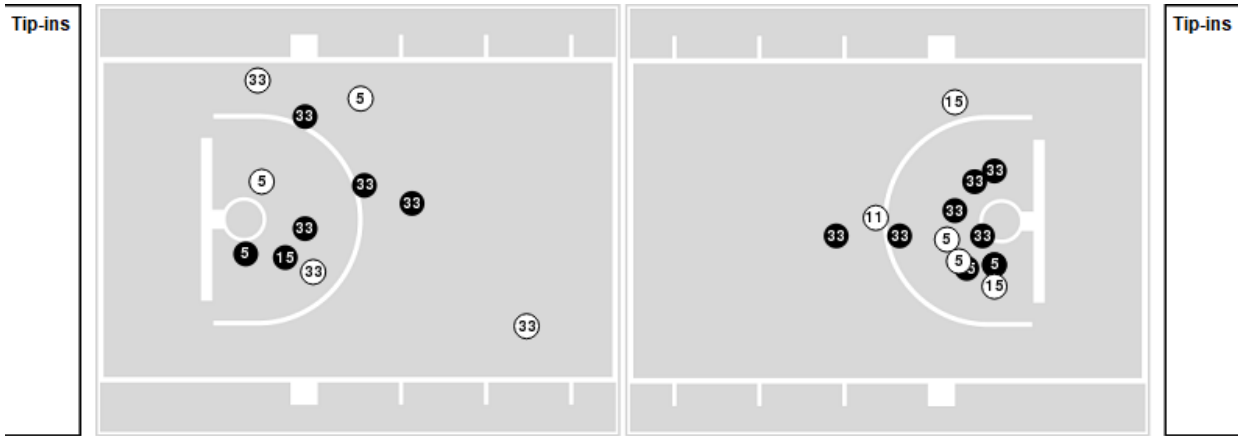

Blow Up Chart

● Made ○ Missed N - Player Number

Virginia Tech	M/A	%
Field Goals	24/57	42
2 Points	15/28	54
3 Points	9/29	31
Free Throws	13/16	81

Virginia Tech	M/A	%
Points in the Paint	30 (15 / 25)	60
Fast Break Points	3 (1/1)	100
Second Chance Points	11 (5/9)	56
Effective FG%	50