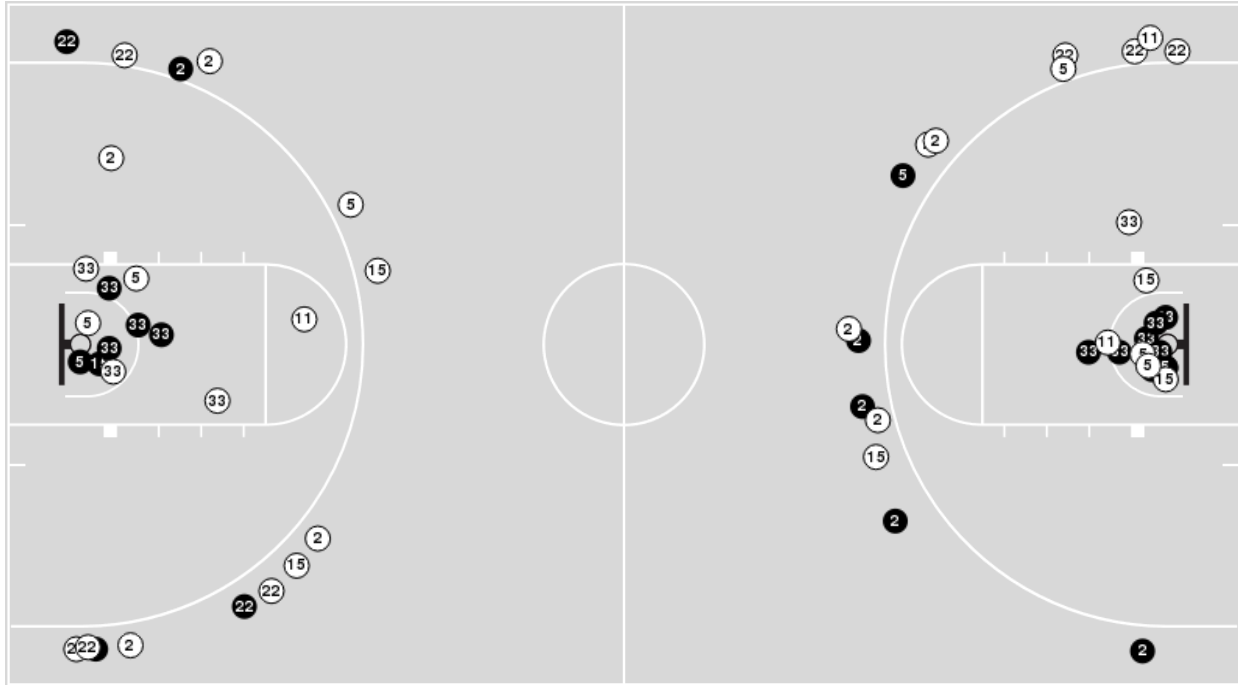

Players => AllFG Types=>AllResults=>All
Virginia Tech

All Field Goals