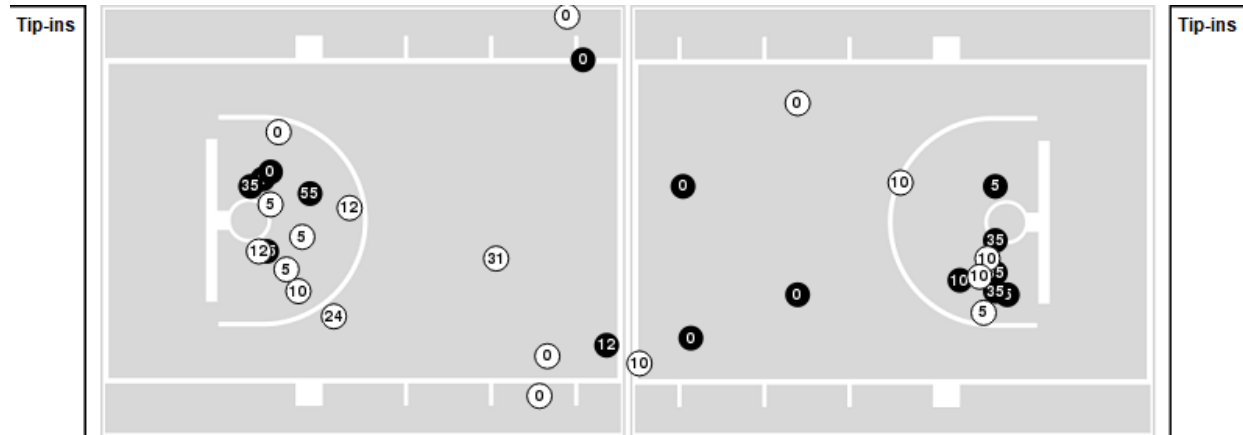

Blow Up Chart

● Made ○ Missed N - Player Number

Clemson	M/A	%
Field Goals	24/64	38
2 Points	19/47	40
3 Points	5/17	29
Free Throws	11/21	52

Clemson	M/A	%
Points in the Paint	30 (15 / 31)	48
Fast Break Points	2 (1/5)	20
Second Chance Points	7 (4/14)	29
Effective FG%	41