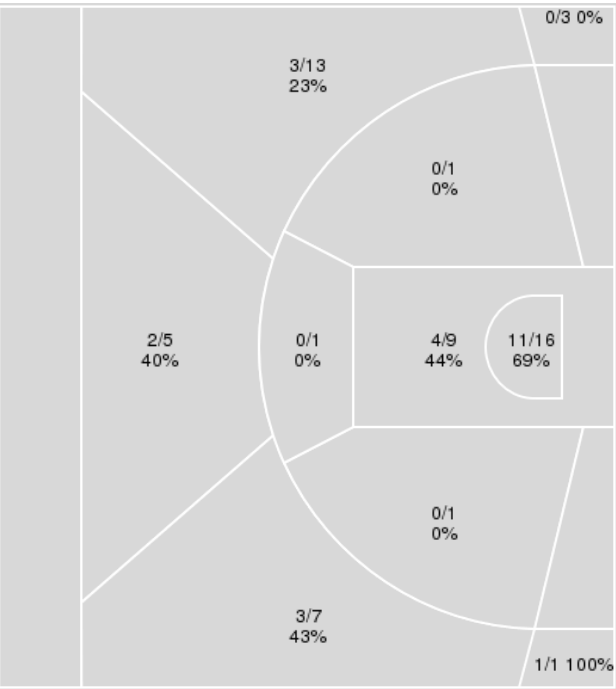

Virginia Tech

Clemson	M/A	%
Field Goals	24/64	38
2 Points	19/47	40
3 Points	5/17	29
Free Throws	11/21	52

Virginia Tech	M/A	%
Field Goals	24/57	42
2 Points	15/28	54
3 Points	9/29	31
Free Throws	13/16	81