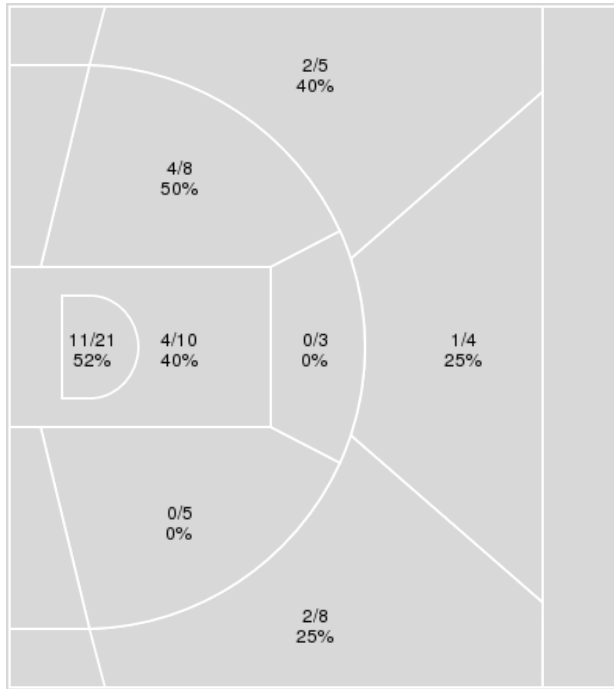

Officials: Jules Gallien, Edward Sidlasky, Meadow Overstreet

{ Players => 00, 1, 2, 3, 4, 5, 10, 12, 21, 22, 24, 31, 35, 55; } FG Types { Players => All; } FG Types => All; Results => All;
=> All; Results => All;

Clemson