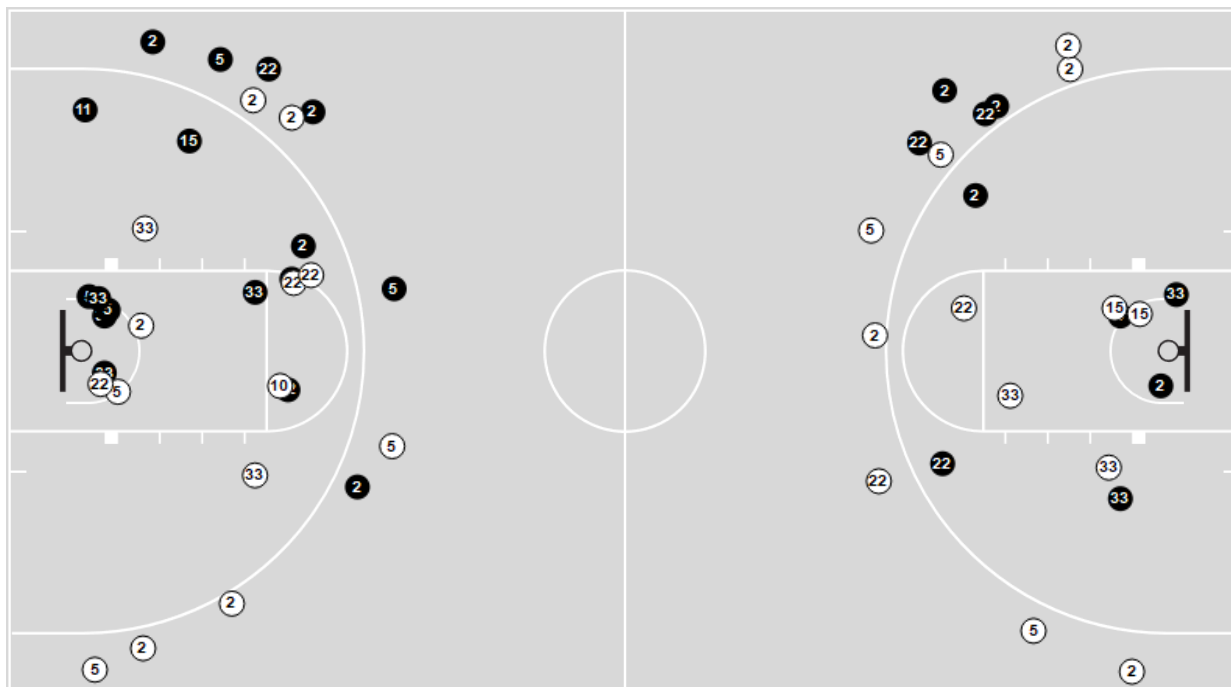

Officials: Thomas Danaher, Fatou Cissoko-Stephens, Bobby Ray

Players => All FG Types => All ; Results => All ;
Virginia Tech

All Field Goals