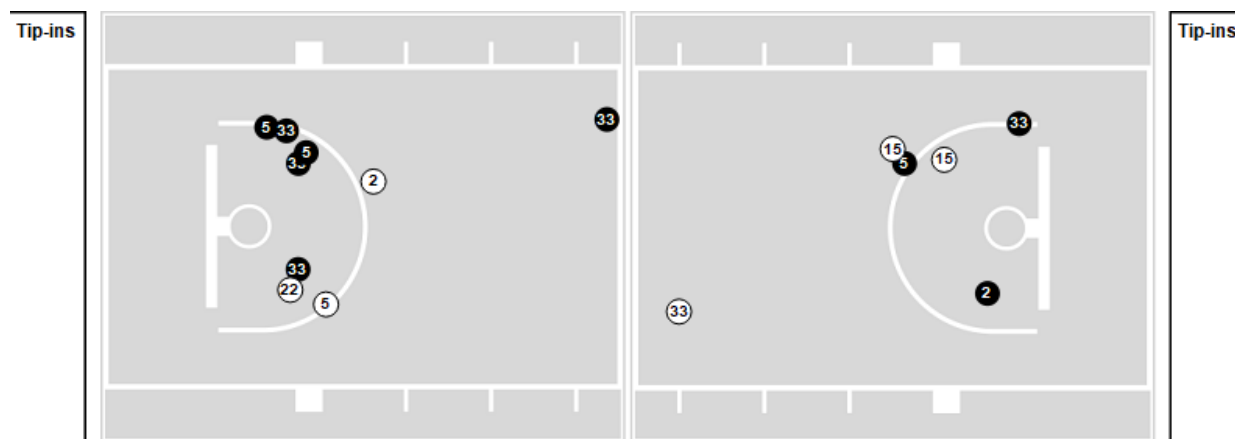

Shots in the Paint

● Made   ○ Missed   N - Player Number

Virginia Tech	M/A	%
Field Goals	27/54	50
2 Points	17/30	57
3 Points	10/24	42
Free Throws	12/16	75

Virginia Tech	M/A	%
Points in the Paint	18 (9 / 15)	60
Fast Break Points	6 (4/7)	57
Second Chance Points	10 (4/4)	100
Effective FG%	59