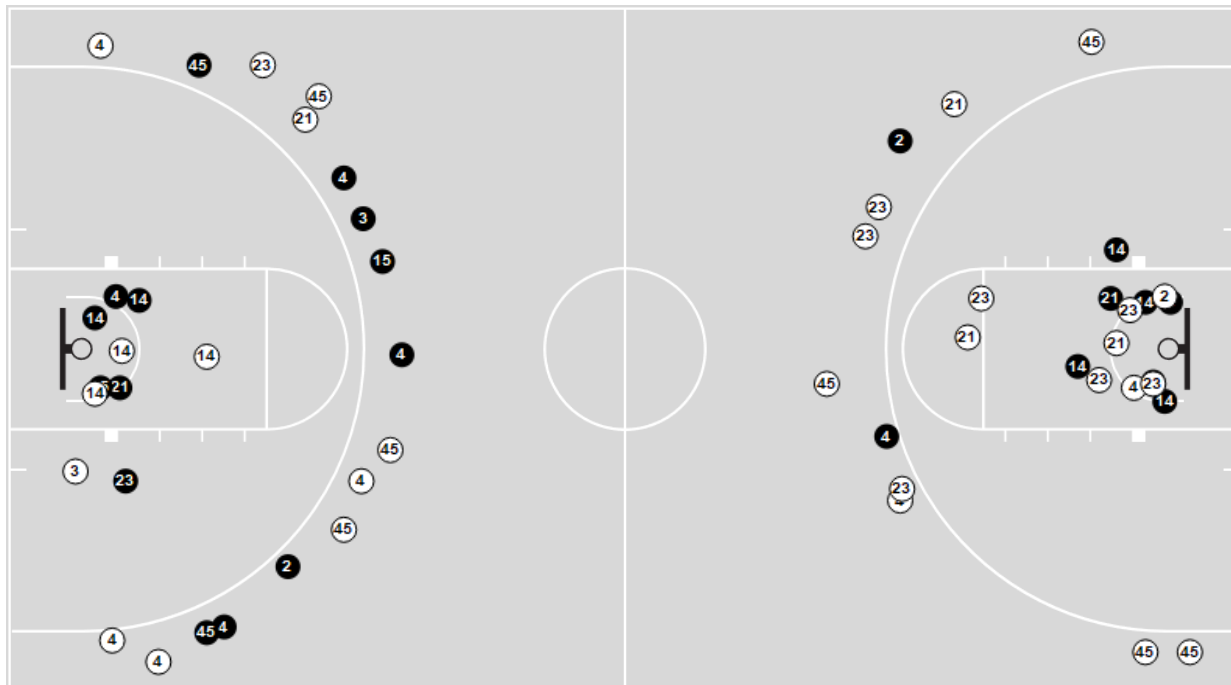

Players => All FG Types => All ; Results => All ;

Syracuse

All Field Goals