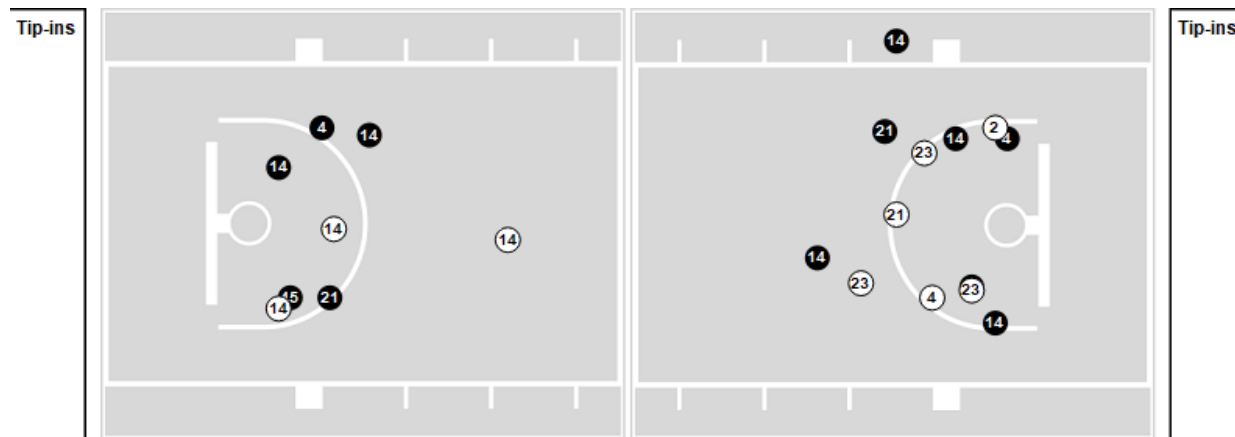

Shots in the Paint

● Made   ○ Missed   N - Player Number

Syracuse	M/A	%
Field Goals	23/53	43
2 Points	13/25	52
3 Points	10/28	36
Free Throws	12/12	100

Syracuse	M/A	%
Points in the Paint	22 (11 / 20)	55
Fast Break Points	15 (11/11)	100
Second Chance Points	7 (3/5)	60
Effective FG%	53