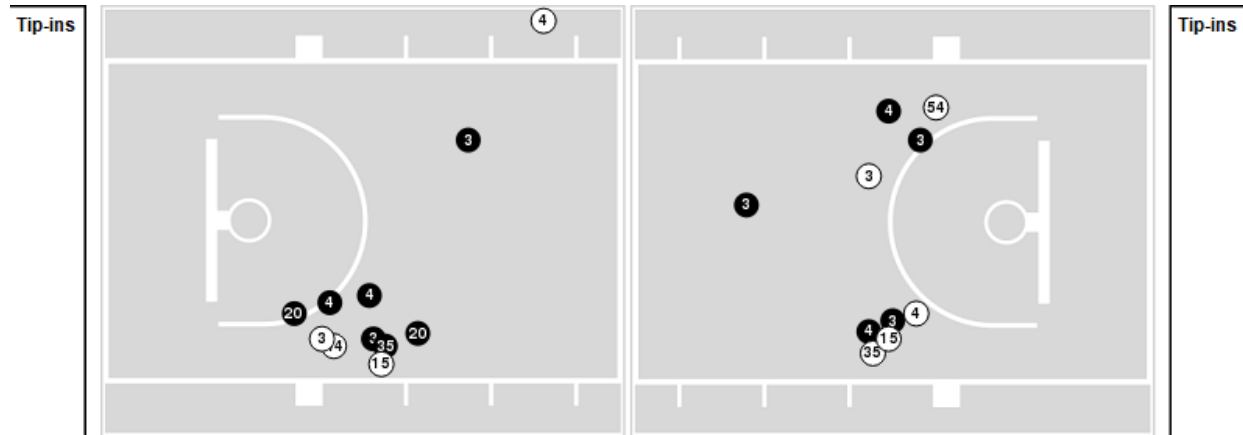

Blow Up Chart

● Made ○ Missed N - Player Number

Miami (FL)	M/A	%
Field Goals	23/60	38
2 Points	16/32	50
3 Points	7/28	25
Free Throws	2/5	40

Miami (FL)	M/A	%
Points in the Paint	24 (12 / 20)	60
Fast Break Points	7 (3/3)	100
Second Chance Points	15 (7/14)	50
Effective FG%	44