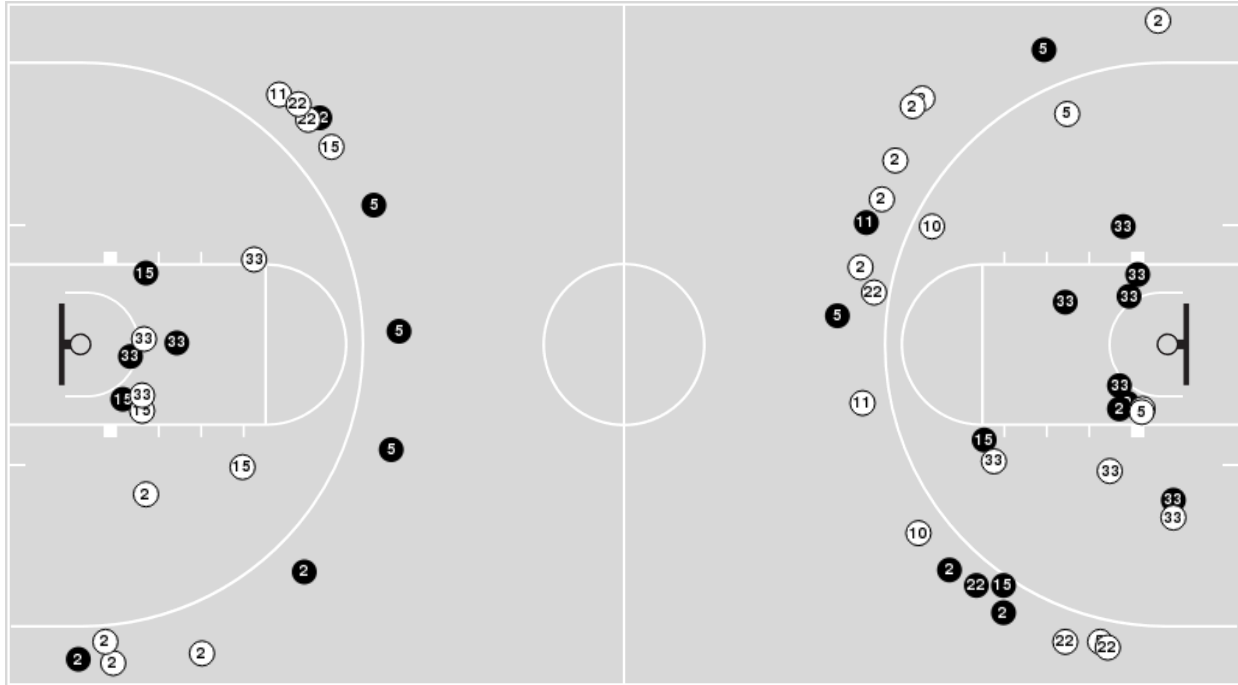

Officials: Luis Gonzalez, Kevin Dillard, Maggie Tieman

Players => AllFG Types=>AllResults=>All
Virginia Tech

All Field Goals