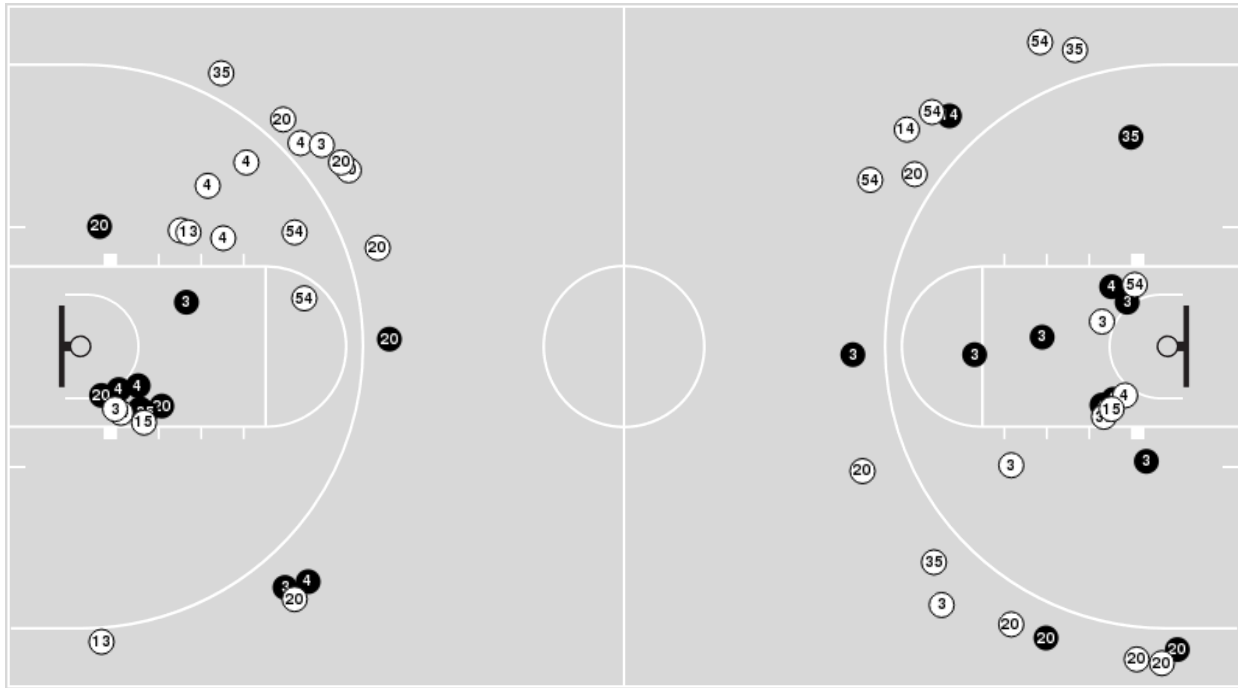

Officials: Luis Gonzalez, Kevin Dillard, Maggie Tieman

Players => 0, 1, 3, 4, 5, 13, 14, 15, 20, 21, 23, 54, 35, 44FG Types=>AllResults=>All

Miami (FL)

All Field Goals