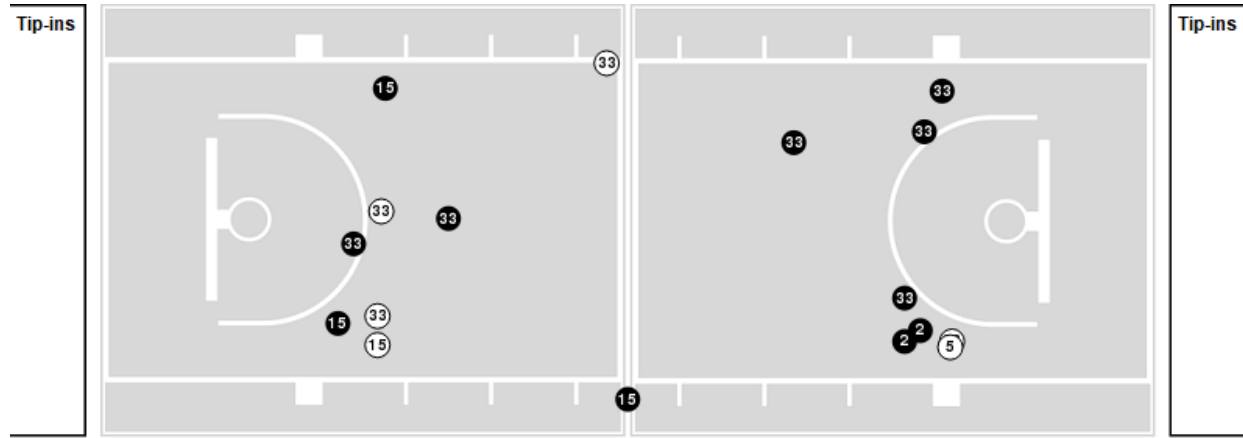

Blow Up Chart

● Made   ○ Missed   N - Player Number

Virginia Tech	M/A	%
Field Goals	26/58	45
2 Points	13/26	50
3 Points	13/32	41
Free Throws	10/12	83

Virginia Tech	M/A	%
Points in the Paint	20 (10 / 15)	67
Fast Break Points	3 (1/1)	100
Second Chance Points	5 (3/7)	43
Effective FG%	56