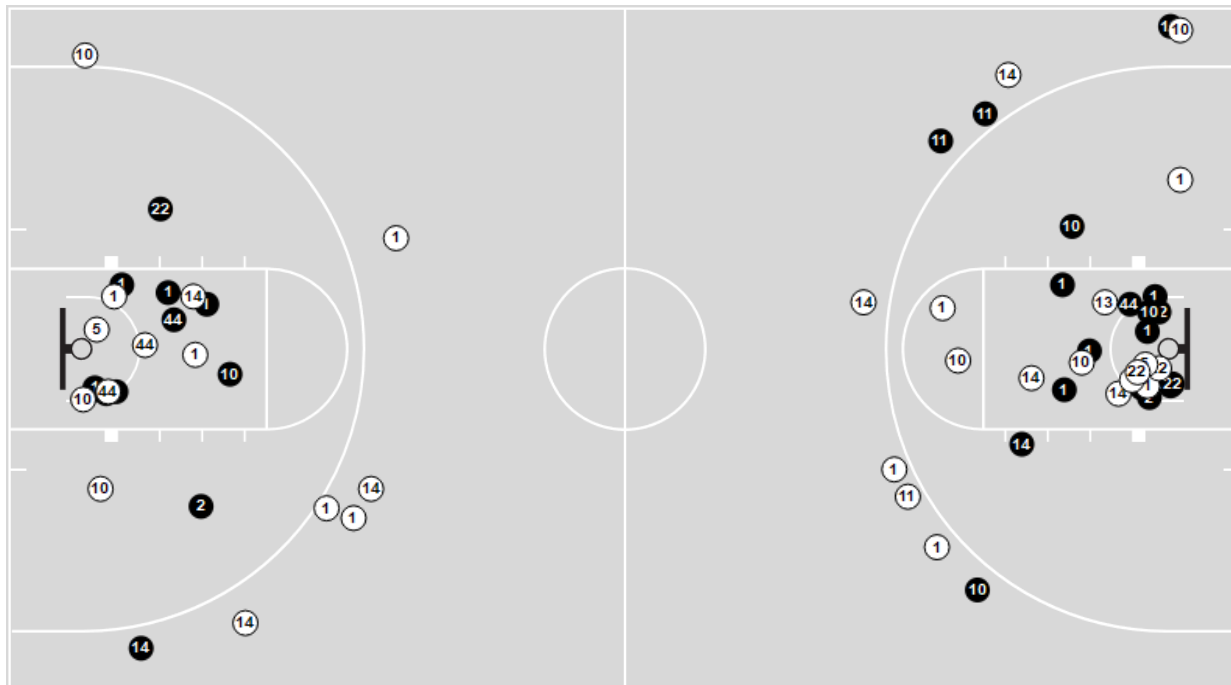

Players => All FG Types => All ; Results => All ;

Louisville

All Field Goals