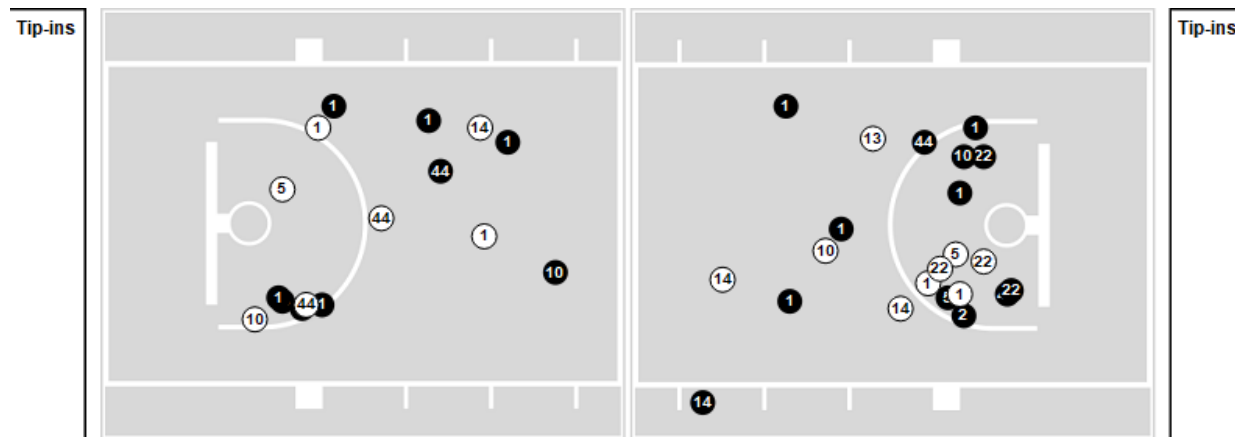

Shots in the Paint

● Made   ○ Missed   N - Player Number

Louisville	M/A	%
Field Goals	30/62	48
2 Points	25/45	56
3 Points	5/17	29
Free Throws	6/7	86

Louisville	M/A	%
Points in the Paint	42 (21 / 37)	57
Fast Break Points	15 (9/10)	90
Second Chance Points	7 (3/4)	75
Effective FG%	52