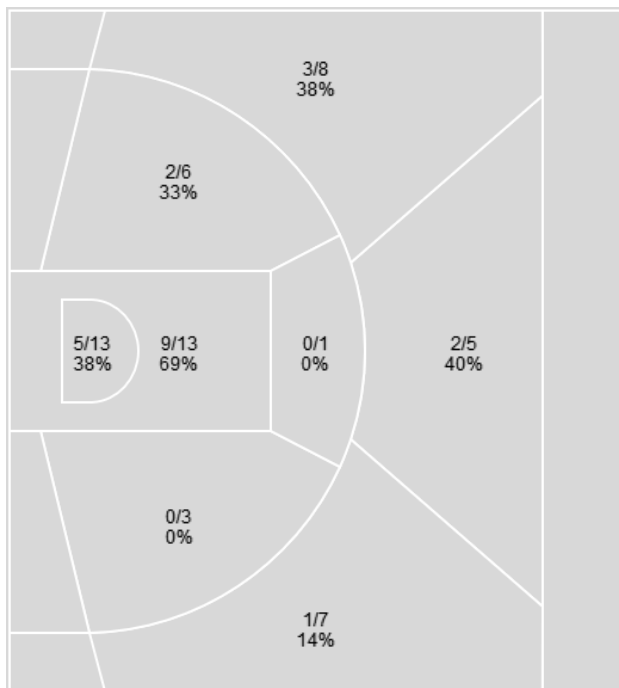

Players => All; FG Types => All; Results => All;

Players => All; FG Types => All; Results => All;

Virginia Tech

Louisville

Virginia Tech	M/A	%
Field Goals	22/56	39
2 Points	16/36	44
3 Points	6/20	30
Free Throws	17/26	65

Louisville	M/A	%
Field Goals	30/62	48
2 Points	25/45	56
3 Points	5/17	29
Free Throws	6/7	86