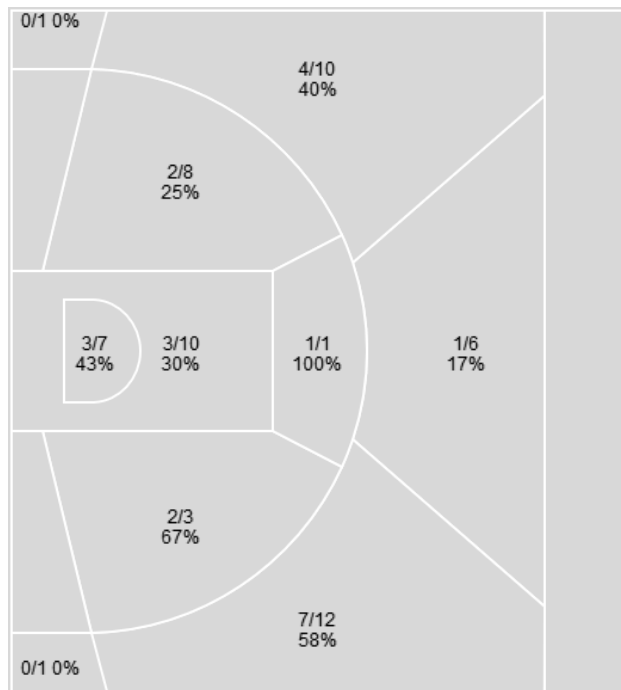

Players => All; FG Types => All; Results => All;

Players => All; FG Types => All; Results => All;

Virginia Tech

North Carolina

Virginia Tech	M/A	%
Field Goals	23/59	39
2 Points	11/29	38
3 Points	12/30	40
Free Throws	15/18	83

North Carolina	M/A	%
Field Goals	25/62	40
2 Points	19/44	43
3 Points	6/18	33
Free Throws	13/16	81