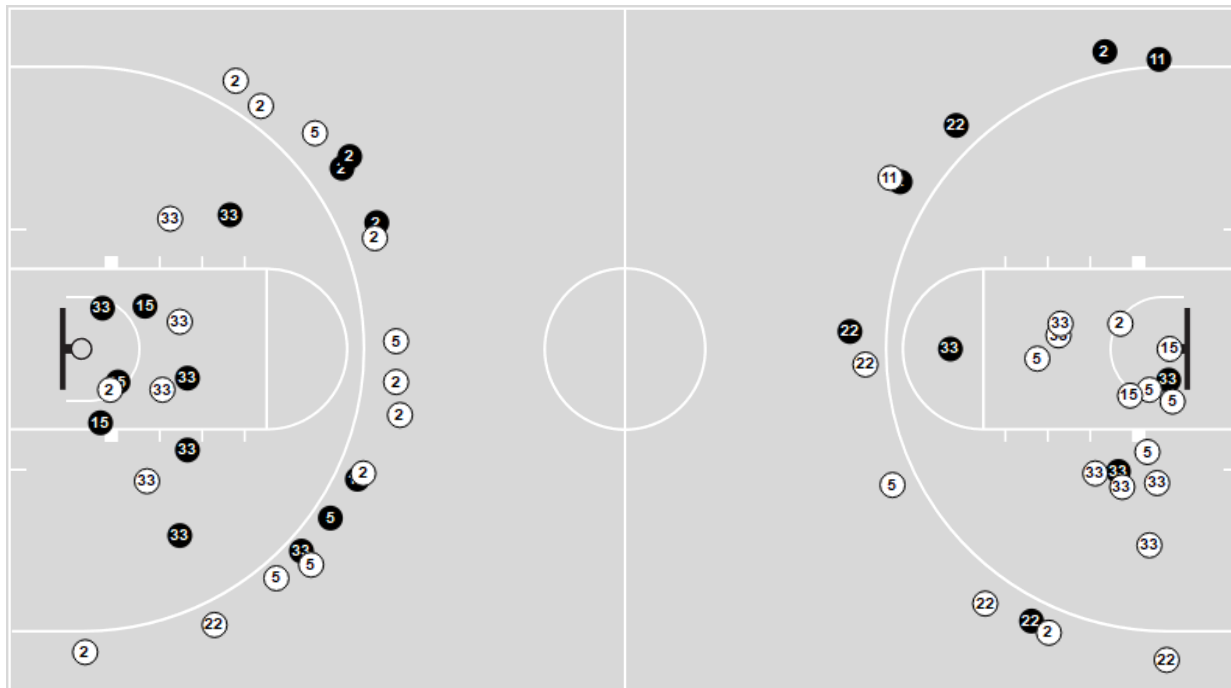

Players => All FG Types => All ; Results => All ;
Virginia Tech

All Field Goals