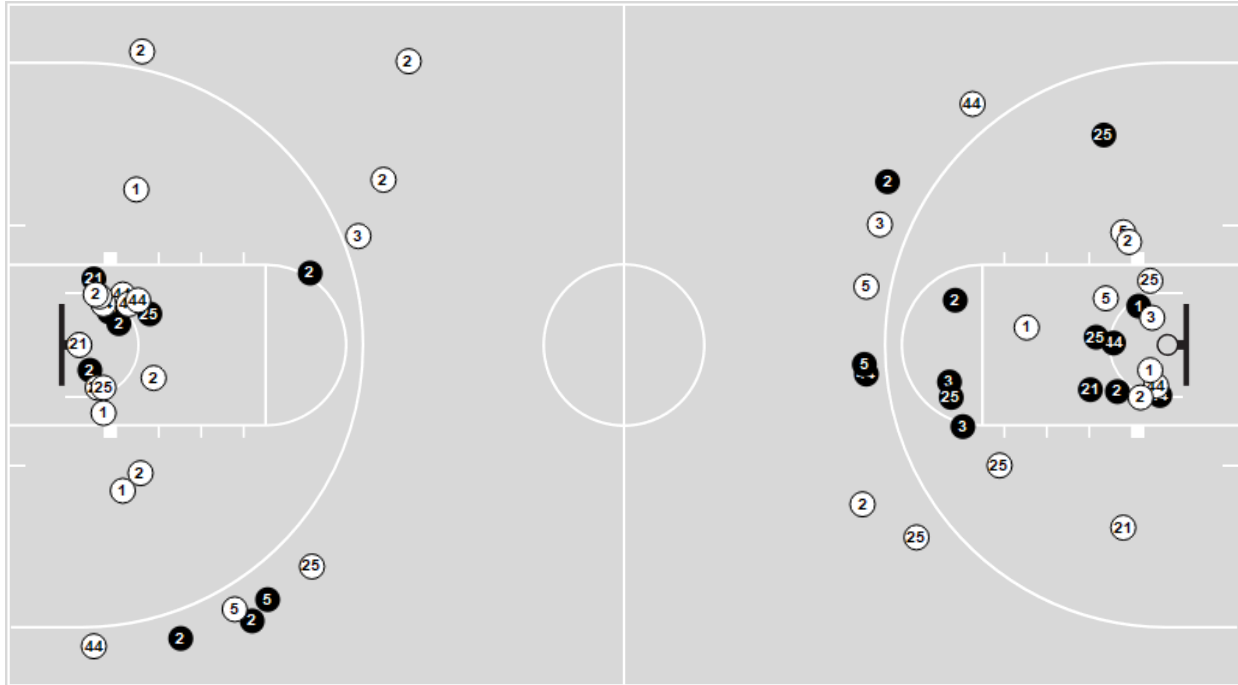

Players => All FG Types => All ; Results => All ;
North Carolina

All Field Goals