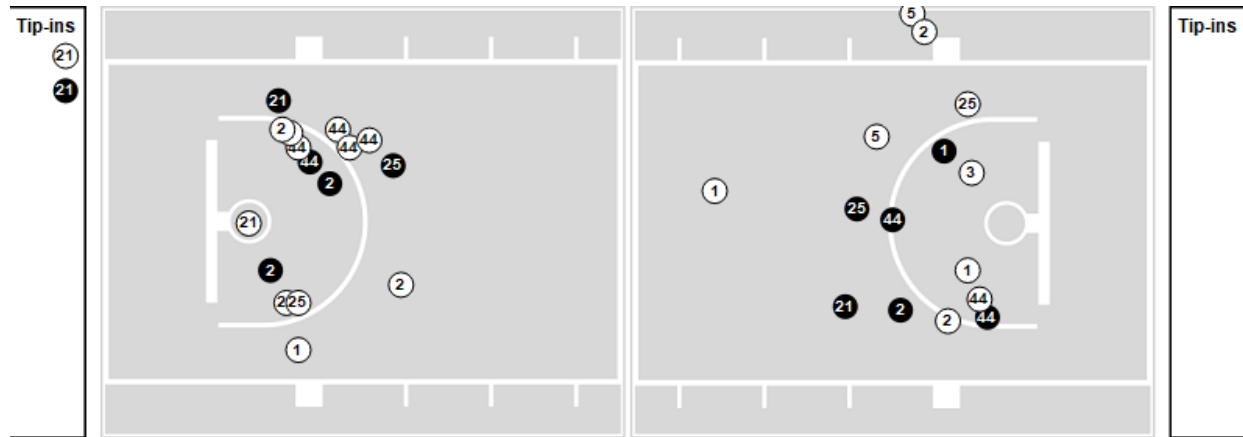

Shots in the Paint

● Made   ○ Missed   N - Player Number

North Carolina	M/A	%
Field Goals	25/62	40
2 Points	19/44	43
3 Points	6/18	33
Free Throws	13/16	81

North Carolina	M/A	%
Points in the Paint	26 (13 / 31)	42
Fast Break Points	12 (10/12)	83
Second Chance Points	12 (7/13)	54
Effective FG%	45