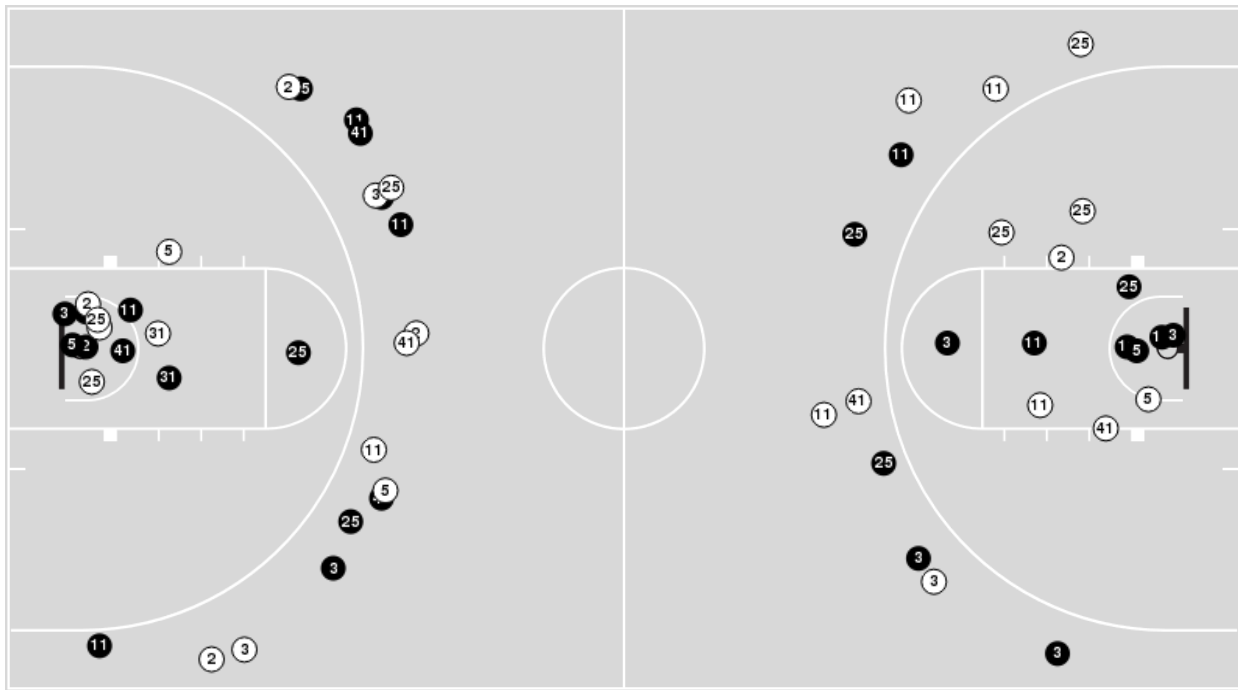

Officials: Carla Fountain, Bryan Brunette, Tiara Cruse

Players => AllFG Types=>AllResults=>All

NC State

All Field Goals