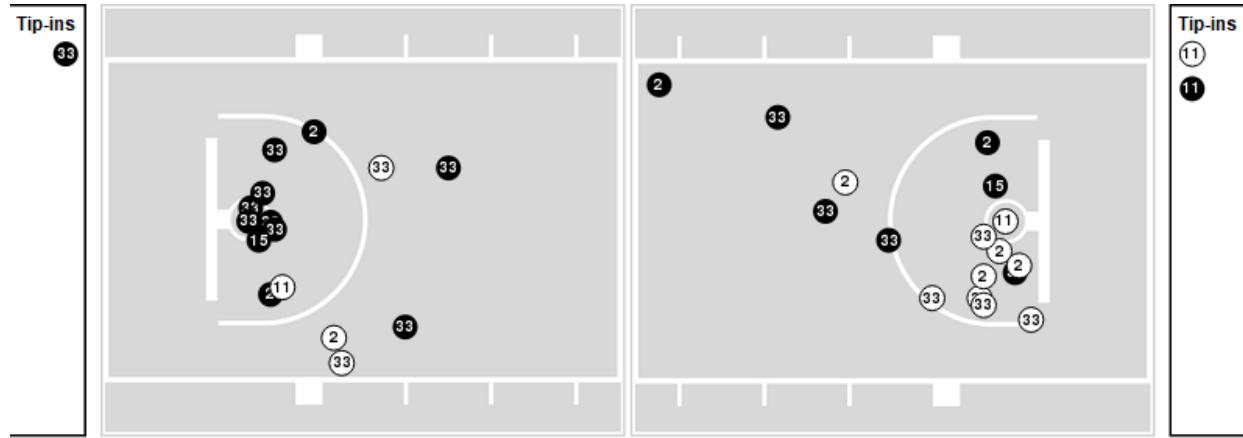

Blow Up Chart

● Made   ○ Missed   N - Player Number

Virginia Tech	M/A	%
Field Goals	33/68	49
2 Points	21/37	57
3 Points	12/31	39
Free Throws	9/13	69

Virginia Tech	M/A	%
Points in the Paint	38 (19 / 33)	58
Fast Break Points	0 (0/0)	0
Second Chance Points	17 (8/15)	53
Effective FG%	57