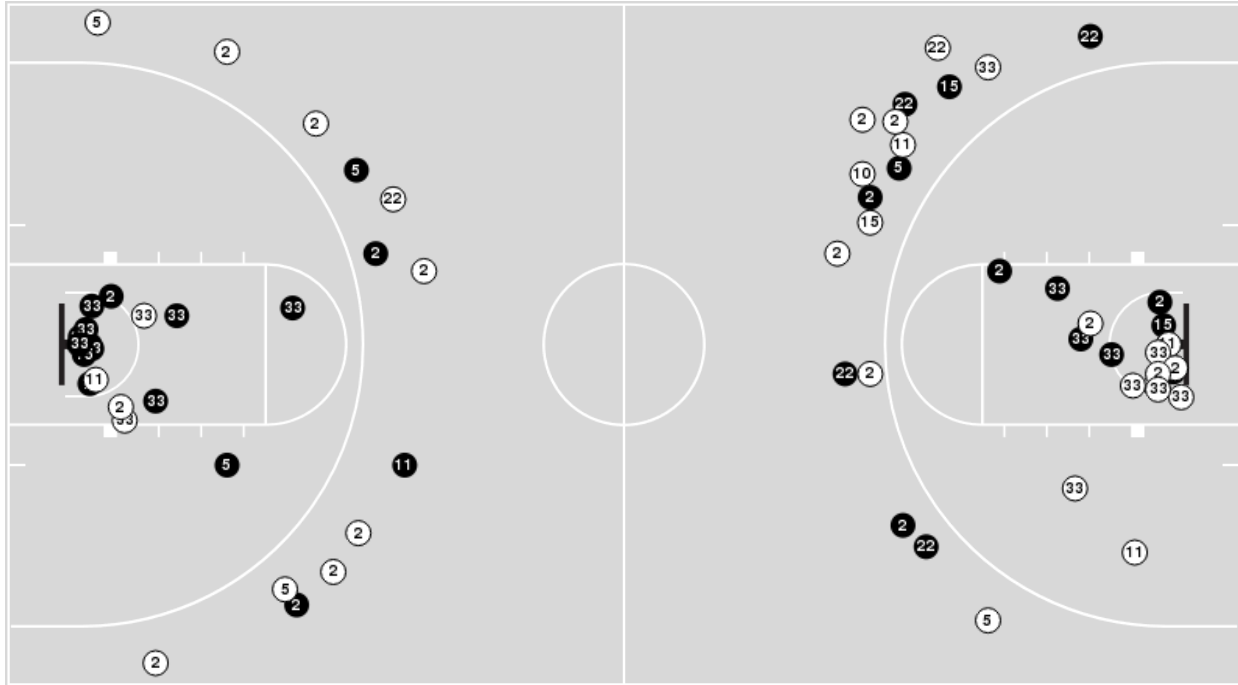

Officials: Carla Fountain, Bryan Brunette, Tiara Cruse

Players => AllFG Types=>AllResults=>All
Virginia Tech

All Field Goals