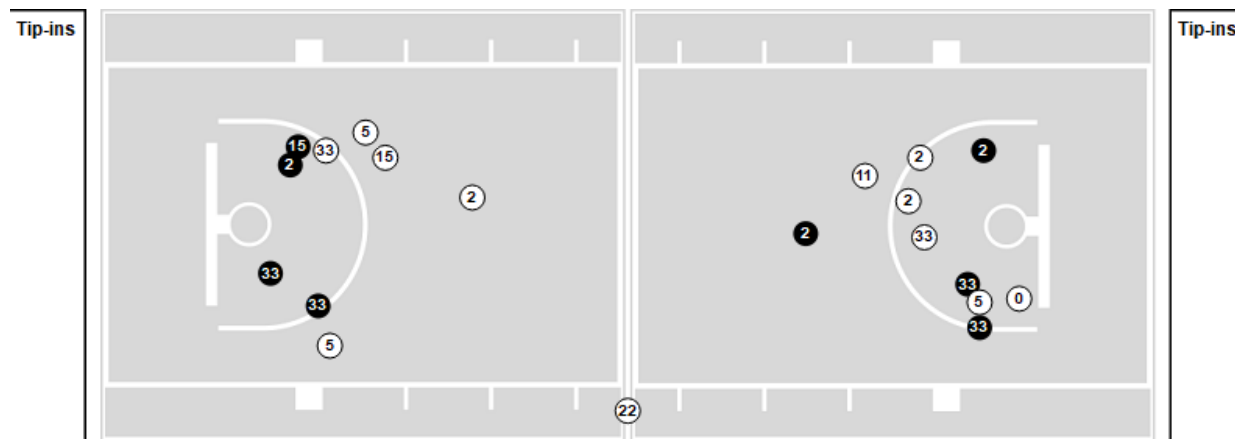

Shots in the Paint

N Made   **N** Missed   **N** - Player Number

Virginia Tech	M/A	%
Field Goals	20/66	30
2 Points	11/27	41
3 Points	9/39	23
Free Throws	11/17	65

Virginia Tech	M/A	%
Points in the Paint	16 (8 / 19)	42
Fast Break Points	7 (5/8)	63
Second Chance Points	13 (8/14)	57
Effective FG%	37