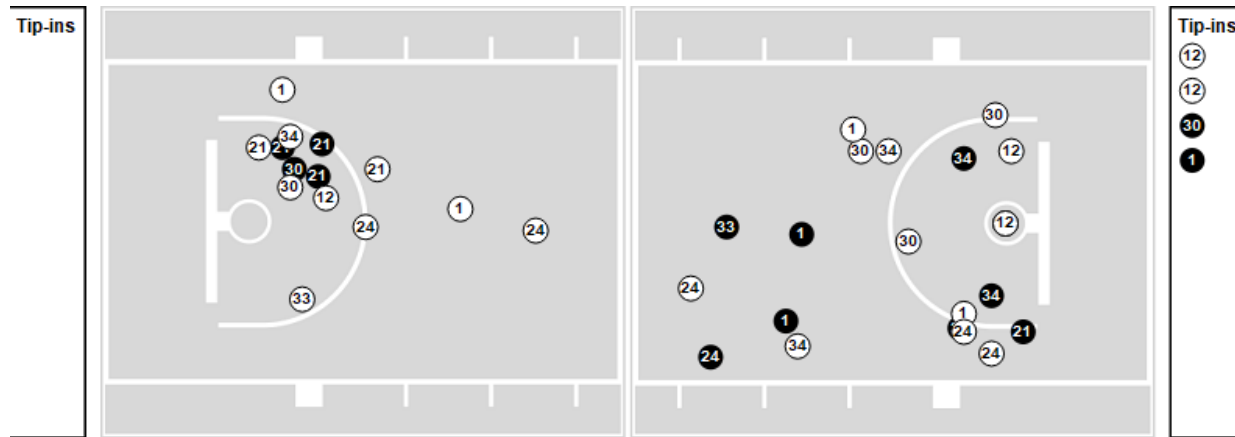

Shots in the Paint

● Made   ○ Missed   N - Player Number

Notre Dame	M/A	%
Field Goals	22/65	34
2 Points	15/47	32
3 Points	7/18	39
Free Throws	14/19	74

Notre Dame	M/A	%
Points in the Paint	28 (14 / 37)	38
Fast Break Points	7 (6/7)	86
Second Chance Points	12 (6/12)	50
Effective FG%	39