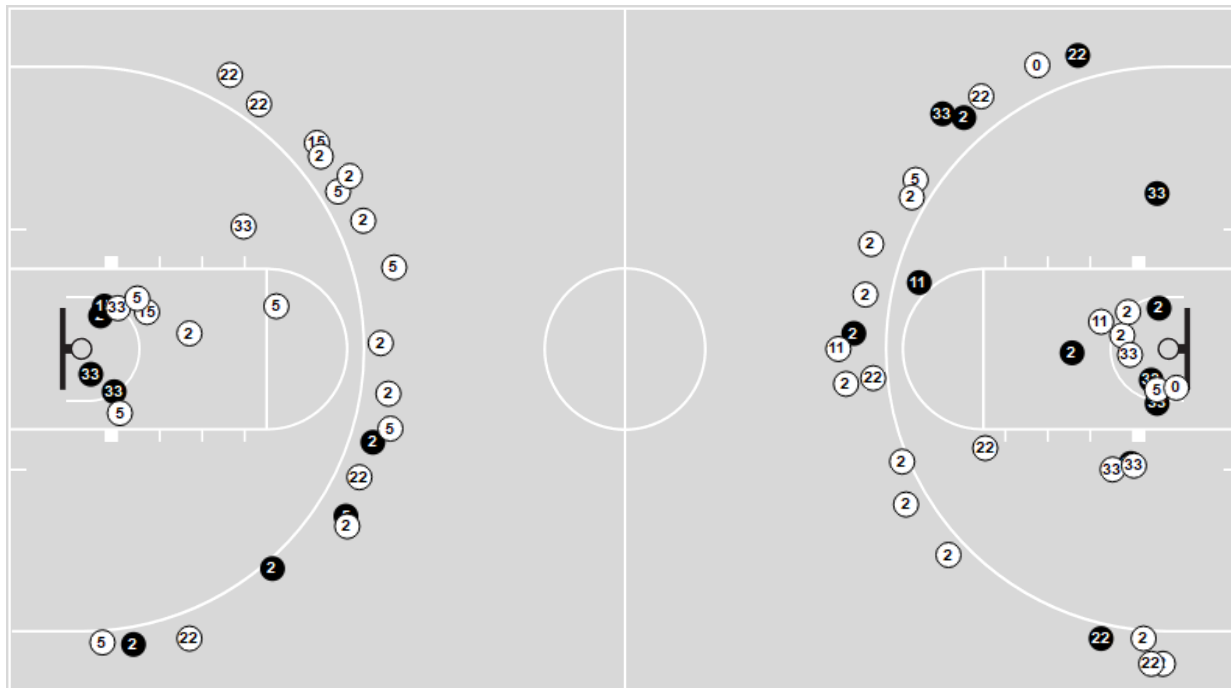

Players => All FG Types => All ; Results => All ;
Virginia Tech

All Field Goals