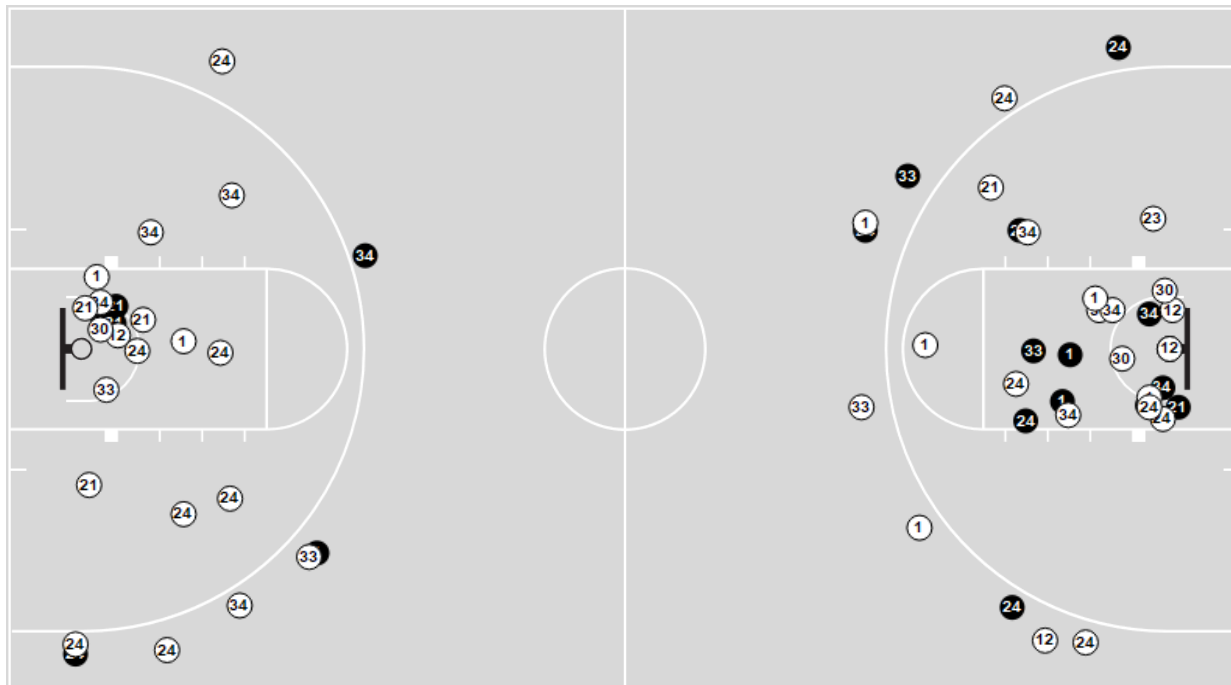

Players => All FG Types => All ; Results => All ;

Notre Dame

All Field Goals