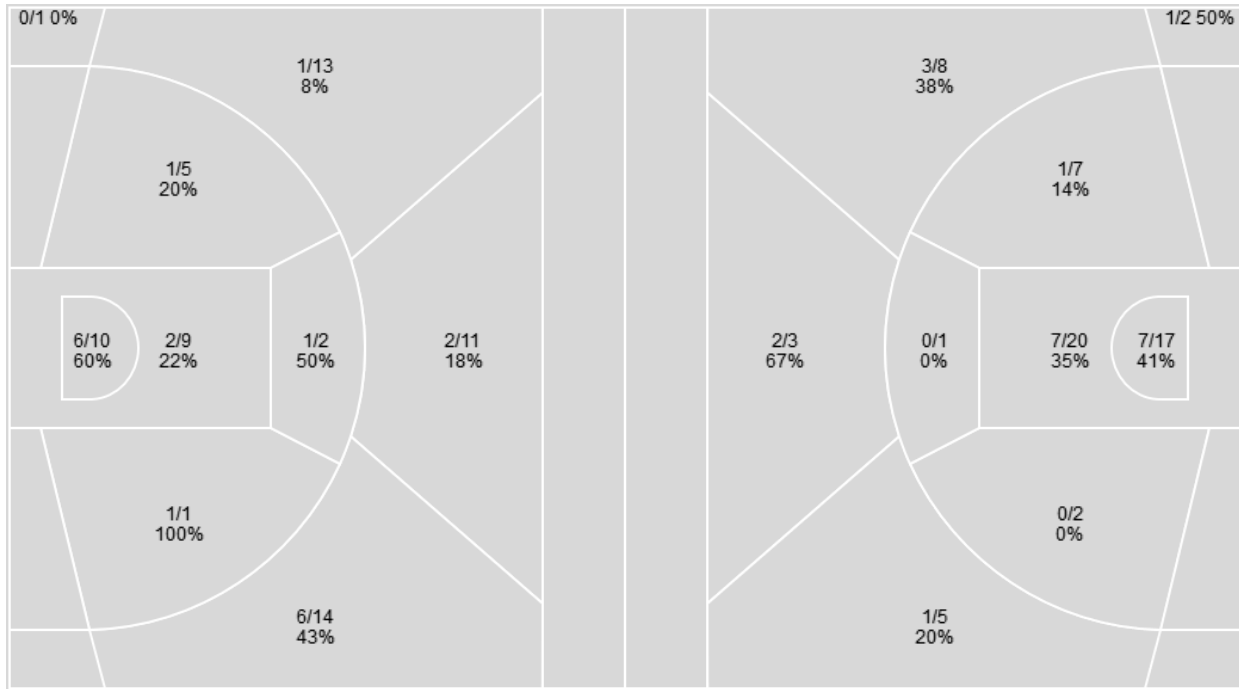

Players => All; FG Types => All; Results => All;

Players => All; FG Types => All; Results => All;

Virginia Tech

Notre Dame

Virginia Tech	M/A	%
Field Goals	20/66	30
2 Points	11/27	41
3 Points	9/39	23
Free Throws	11/17	65

Notre Dame	M/A	%
Field Goals	22/65	34
2 Points	15/47	32
3 Points	7/18	39
Free Throws	14/19	74