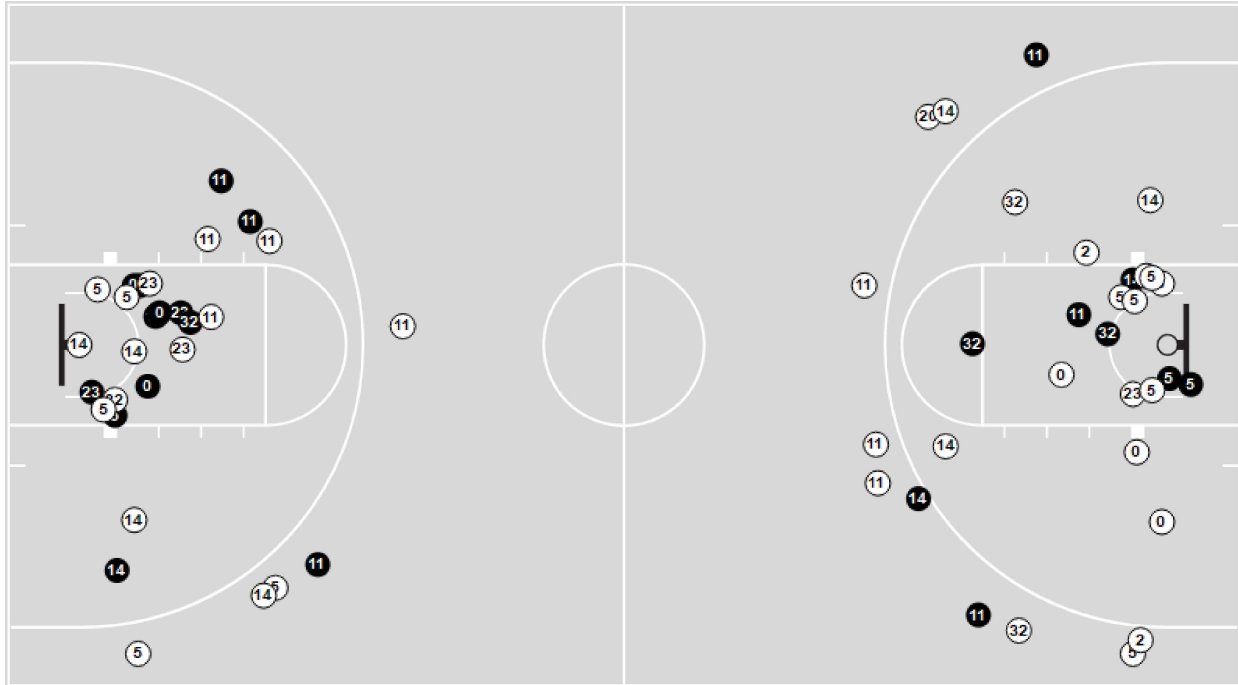

Players => All FG Types => All ; Results => All ;
Wake Forest

All Field Goals