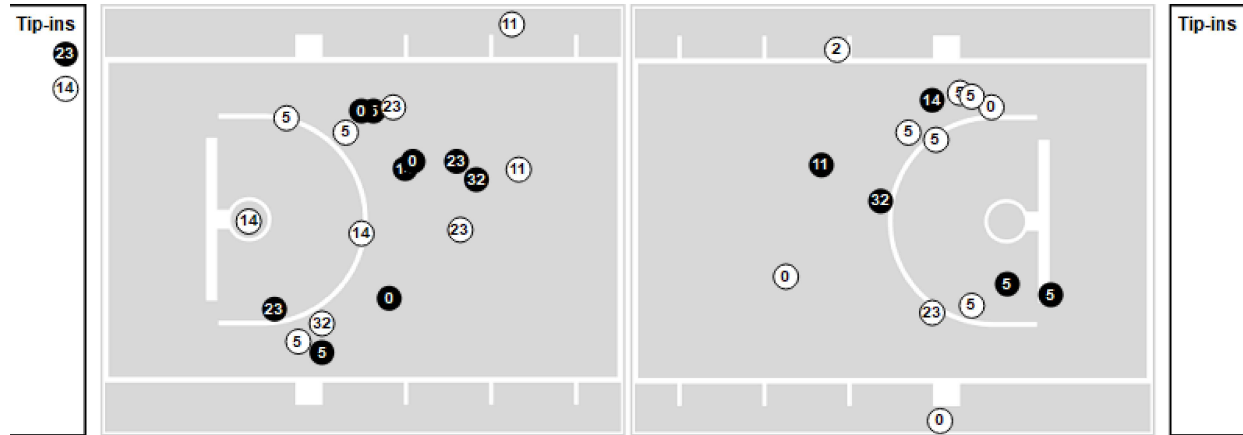

Shots in the Paint

● Made   ○ Missed   N - Player Number

Wake Forest	M/A	%
Field Goals	23/61	38
2 Points	19/45	42
3 Points	4/16	25
Free Throws	8/12	67

Wake Forest	M/A	%
Points in the Paint	30 (15 / 32)	47
Fast Break Points	0 (0/0)	0
Second Chance Points	7 (5/12)	42
Effective FG%	41