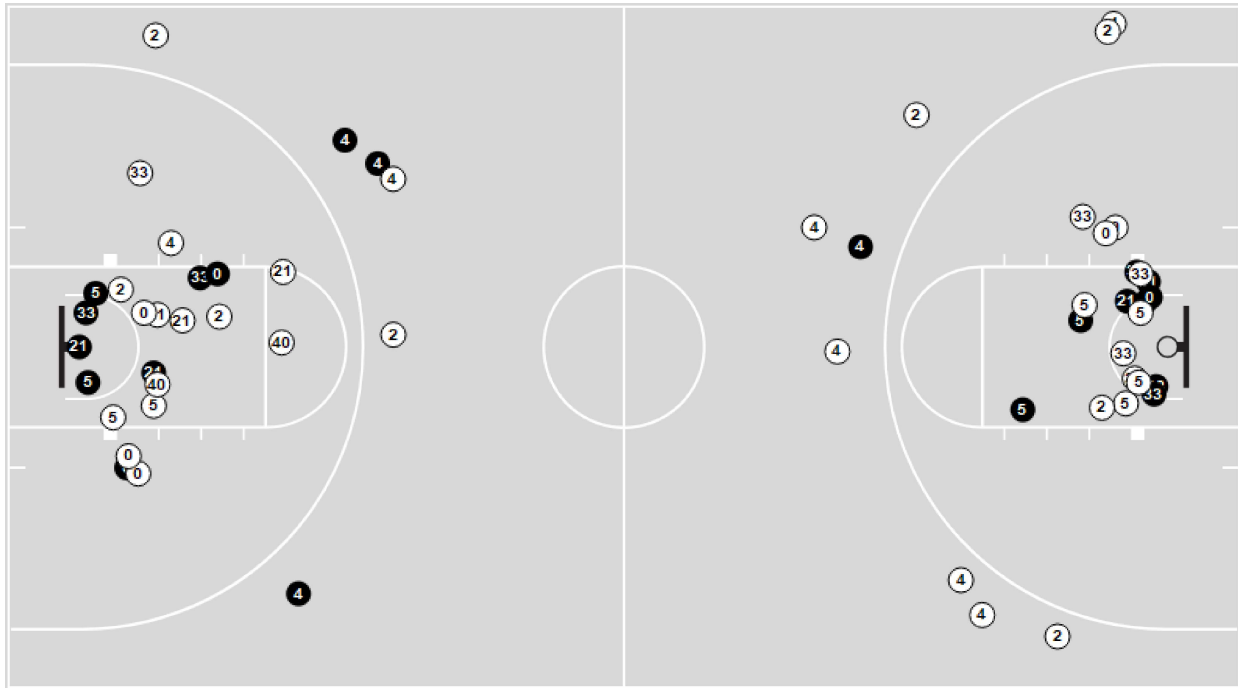

Officials: Mj Forsberg, Ed Sidlasky, Tiara Cruse

Players => All FG Types => All ; Results => All ;

Virginia Tech

All Field Goals