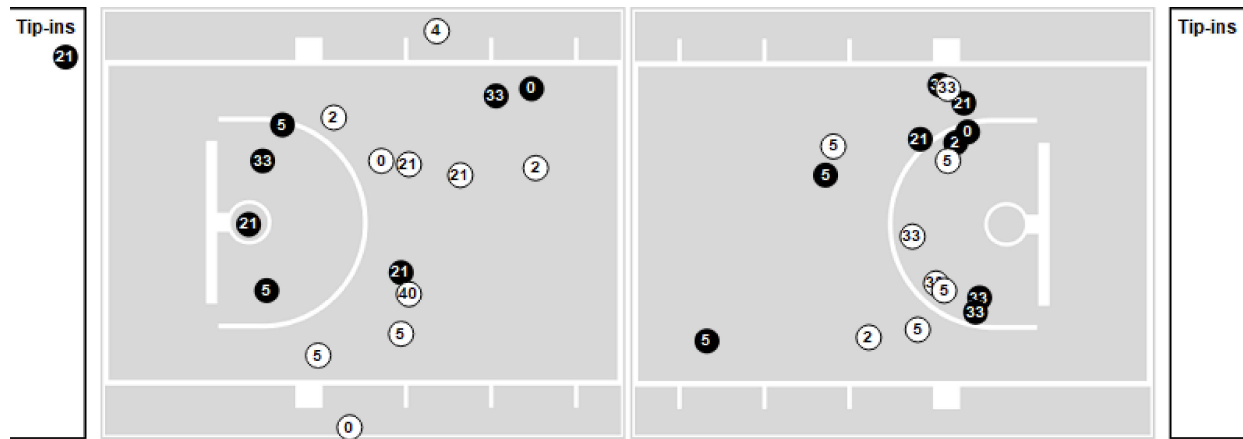

Shots in the Paint

● Made   ○ Missed   N - Player Number

Virginia Tech	MA	%
Field Goals	21/57	37
2 Points	17/42	40
3 Points	4/15	27
Free Throws	9/12	75

Virginia Tech	MA	%
Points in the Paint	32 (16 / 32)	50
Fast Break Points	8 (4/4)	100
Second Chance Points	12 (9/15)	60
Effective FG%	40