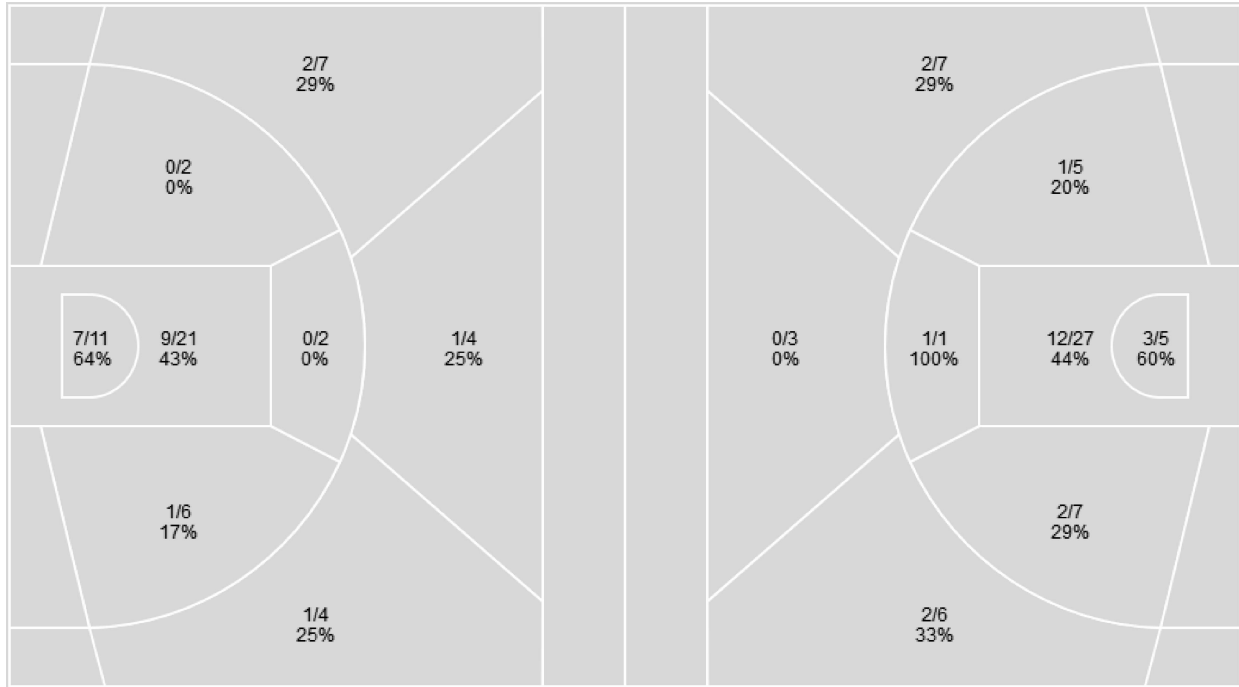

Officials: Måj Forsberg, Ed Sidlasky, Tiara Cruse

Players => All; FG Types => All; Results => All;

Players => All; FG Types => All; Results => All;

Virginia Tech

Wake Forest

Virginia Tech	M/A	%
Field Goals	21/57	37
2 Points	17/42	40
3 Points	4/15	27
Free Throws	9/12	75

Wake Forest	M/A	%
Field Goals	23/61	38
2 Points	19/45	42
3 Points	4/16	25
Free Throws	8/12	67