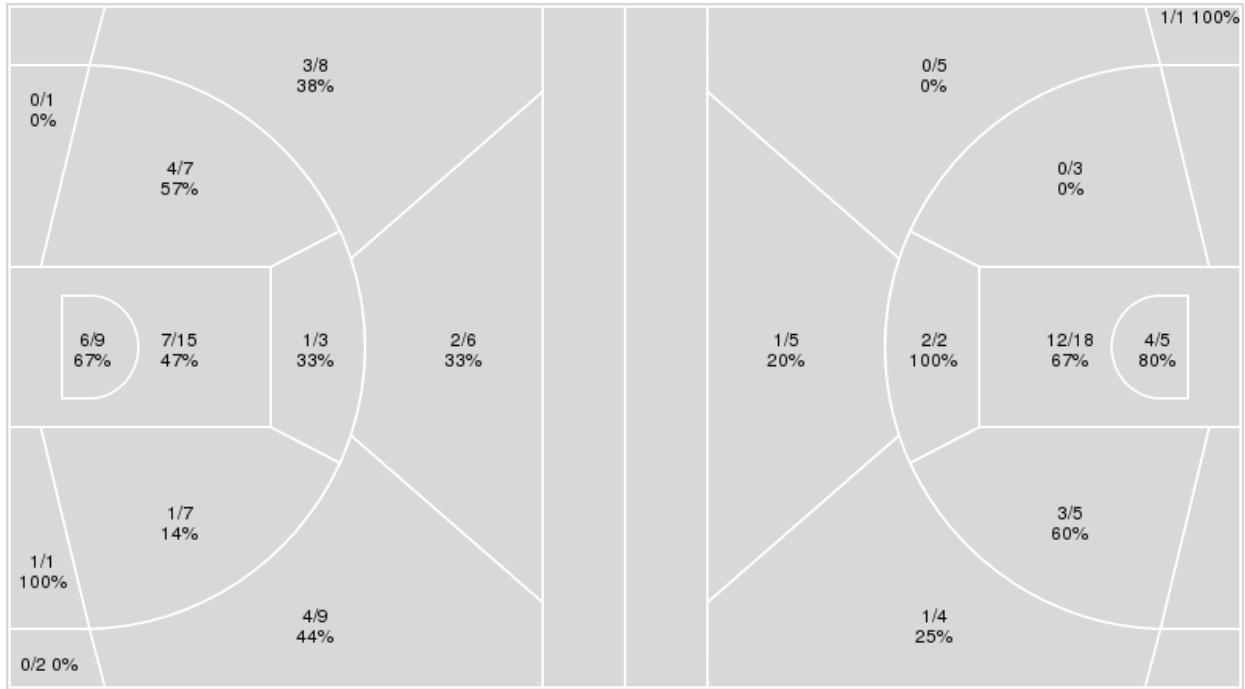

Officials: Eric Brewton, Mark Berger, Maggie Tieman

{ Players => 0, 1, 2, 3, 4, 5, 11, 12, 14, 21, 22, 23, 24, 30, 31, 33; } FG Types => All; Results => All;

{ Players => 0, 2, 3, 4, 5, 10, 15, 21, 22, 23, 33, 35, 40; } FG Types => All; Results => All;

Louisville

Virginia Tech

Louisville	M/A	%
Field Goals	29/68	43
2 Points	20/43	47
3 Points	9/25	36
Free Throws	3/4	75

Virginia Tech	M/A	%
Field Goals	24/48	50
2 Points	21/33	64
3 Points	3/15	20
Free Throws	2/8	25