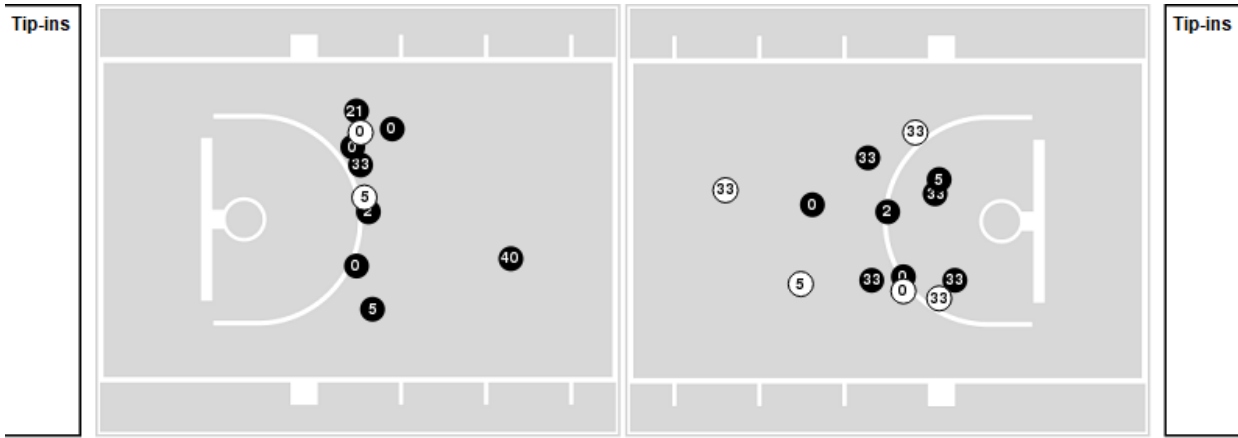

Blow Up Chart

● Made ○ Missed N - Player Number

Virginia Tech	M/A	%
Field Goals	24/48	50
2 Points	21/33	64
3 Points	3/15	20
Free Throws	2/8	25

Virginia Tech	M/A	%
Points in the Paint	32 (16 / 23)	70
Fast Break Points	4 (2/2)	100
Second Chance Points	4 (2/4)	50
Effective FG%	53