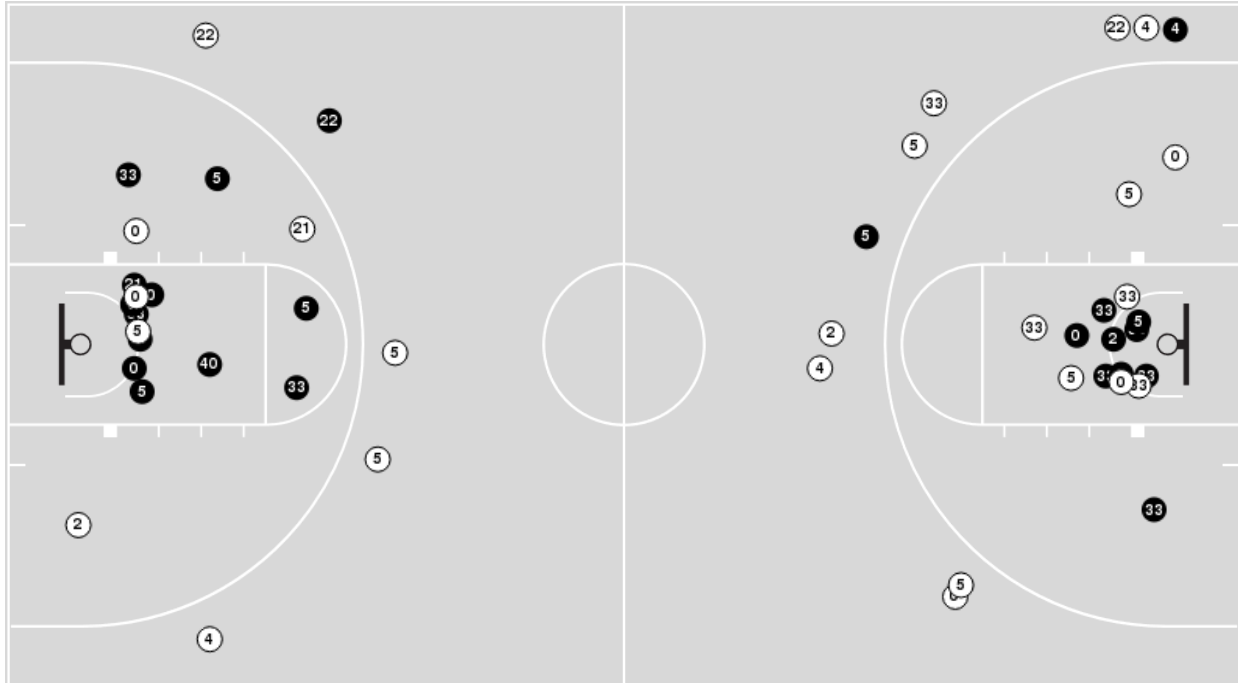

Players => 0, 2, 3, 4, 5, 10, 15, 21, 22, 23, 33, 35, 40 FG Types=>All Results=>All

Virginia Tech

All Field Goals