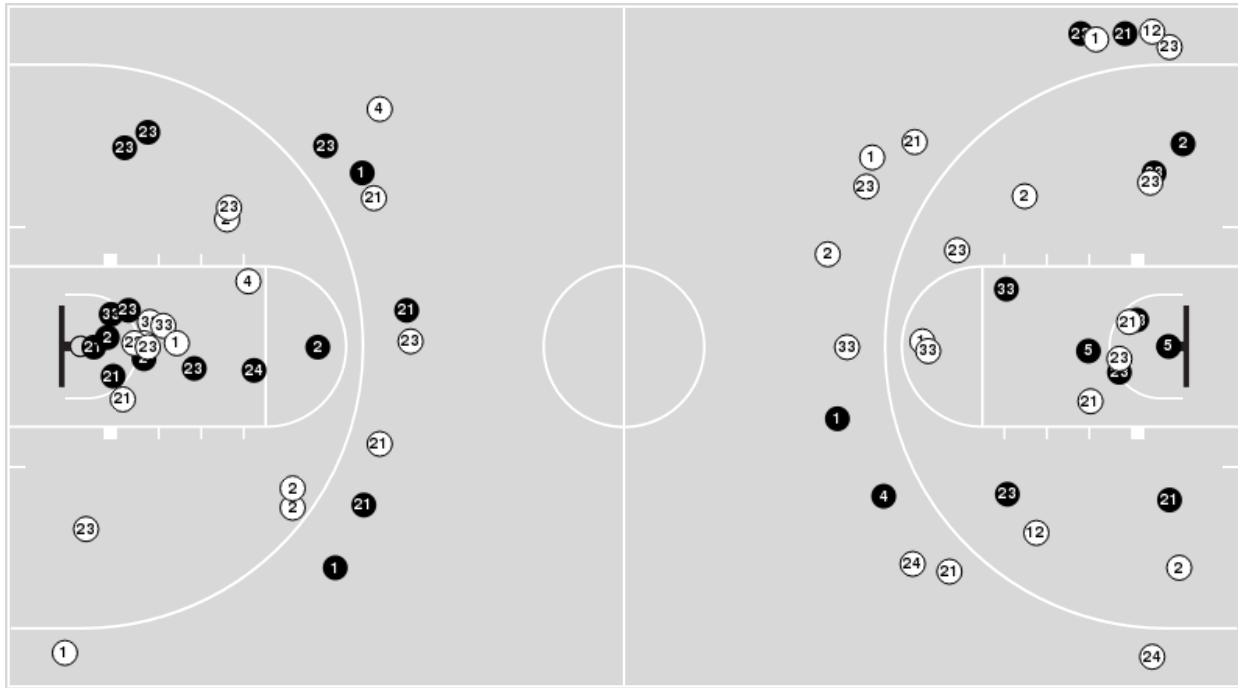

Officials: Eric Brewton, Mark Berger, Maggie Tieman

Players => 0, 1, 2, 3, 4, 5, 11, 12, 14, 21, 22, 23, 24, 30, 31, 33 FG Types=>All Results=>All

Louisville

All Field Goals