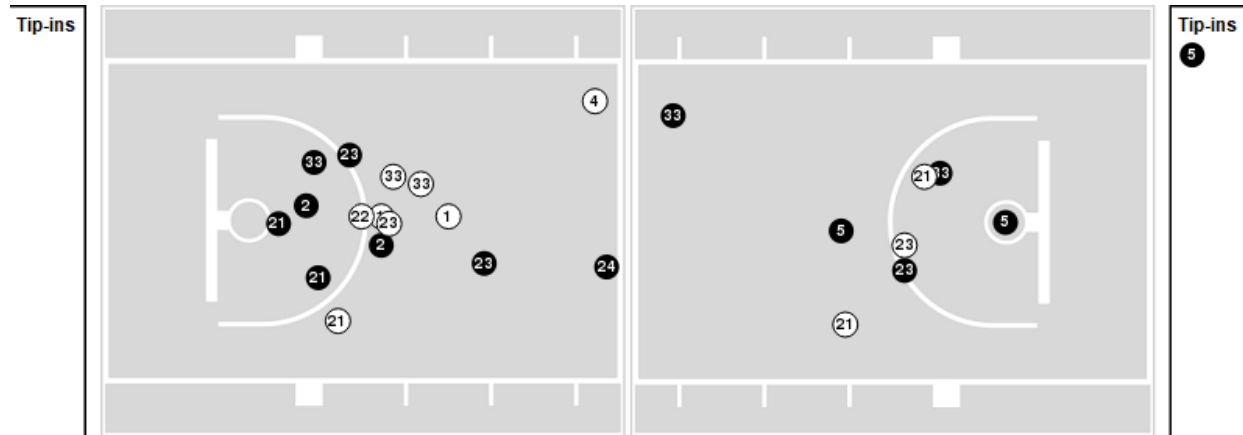

Blow Up Chart

● Made ○ Missed N - Player Number

Louisville	M/A	%
Field Goals	29/68	43
2 Points	20/43	47
3 Points	9/25	36
Free Throws	3/4	75

Louisville	M/A	%
Points in the Paint	26 (13 / 24)	54
Fast Break Points	4 (2/2)	100
Second Chance Points	16 (8/15)	53
Effective FG%	49