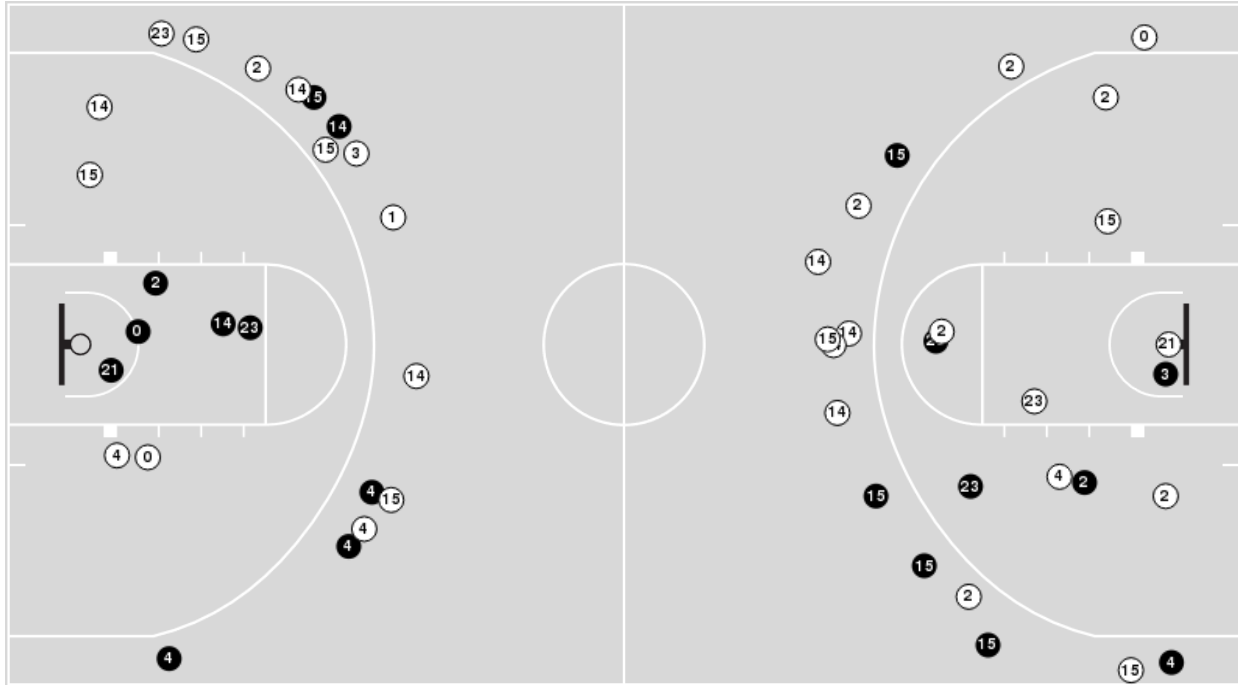

Officials: Ted Valentine, Bill Covington, Jamie Luckie

Players => 0, 1, 2, 3, 4, 10, 11, 13, 14, 15, 21, 22, 23, 24, 25FG Types=>AllResults=>All

Virginia Tech

All Field Goals