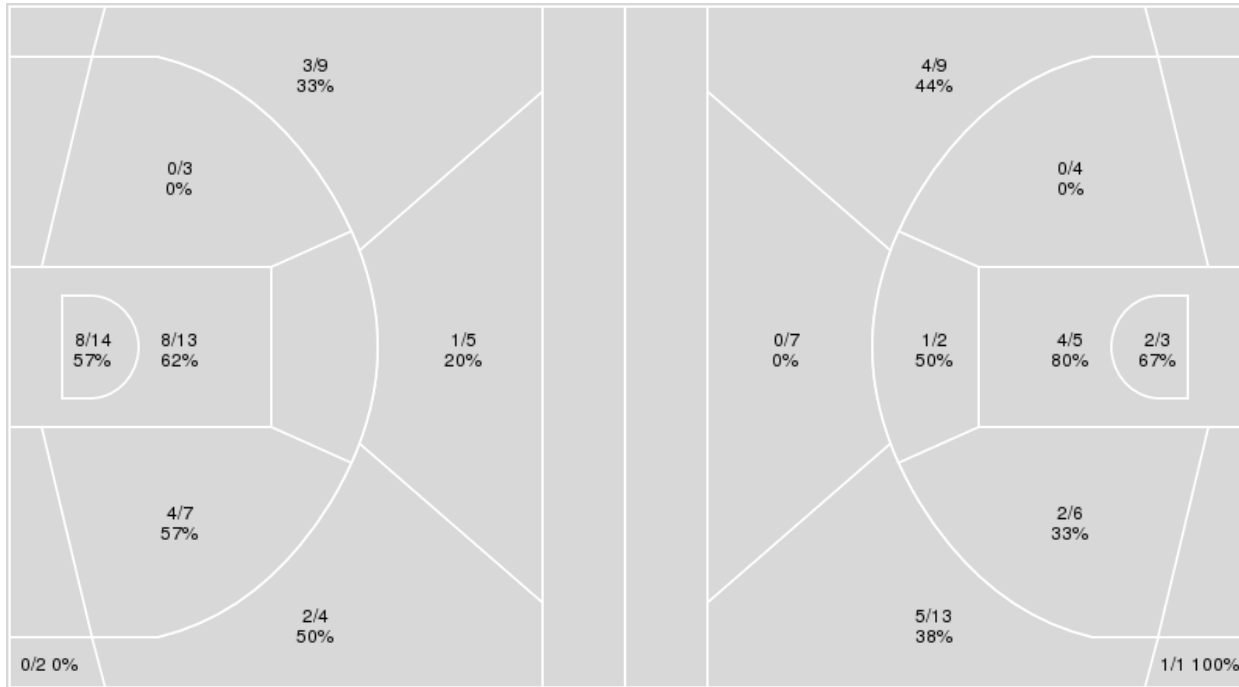

Officials: Ted Valentine, Bill Covington, Jamie Luckie

{ Players => 0, 1, 2, 3, 4, 5, 10, 11, 12, 13, 20, 22, 23, 24, 30, 33; } FG
Types => All; Results => All;

{ Players => 0, 1, 2, 3, 4, 10, 11, 13, 14, 15, 21, 22, 23, 24, 25; } FG
Types => All; Results => All;

Louisville

Virginia Tech

Louisville	M/A	%
Field Goals	26/57	46
2 Points	20/37	54
3 Points	6/20	30
Free Throws	10/15	67

Virginia Tech	M/A	%
Field Goals	19/50	38
2 Points	9/20	45
3 Points	10/30	33
Free Throws	4/6	67