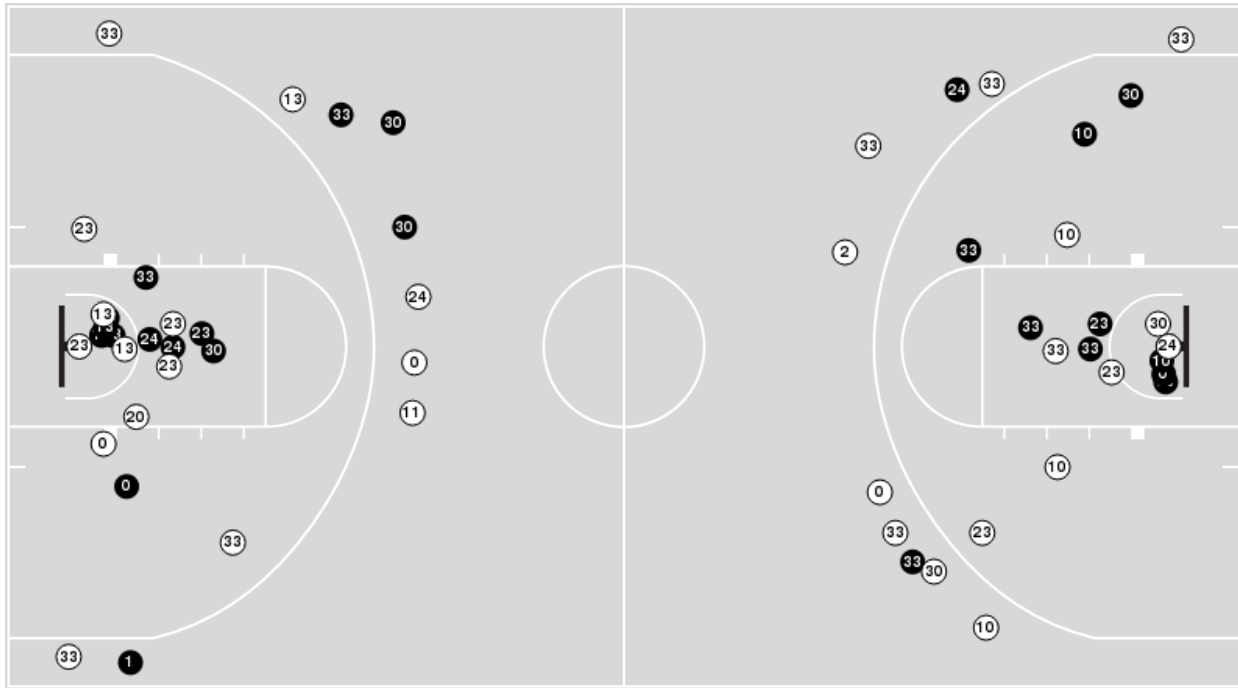

Officials: Ted Valentine, Bill Covington, Jamie Luckie

Players => 0, 1, 2, 3, 4, 5, 10, 11, 12, 13, 20, 22, 23, 24, 30, 33 FG Types=>All Results=>All

Louisville

All Field Goals