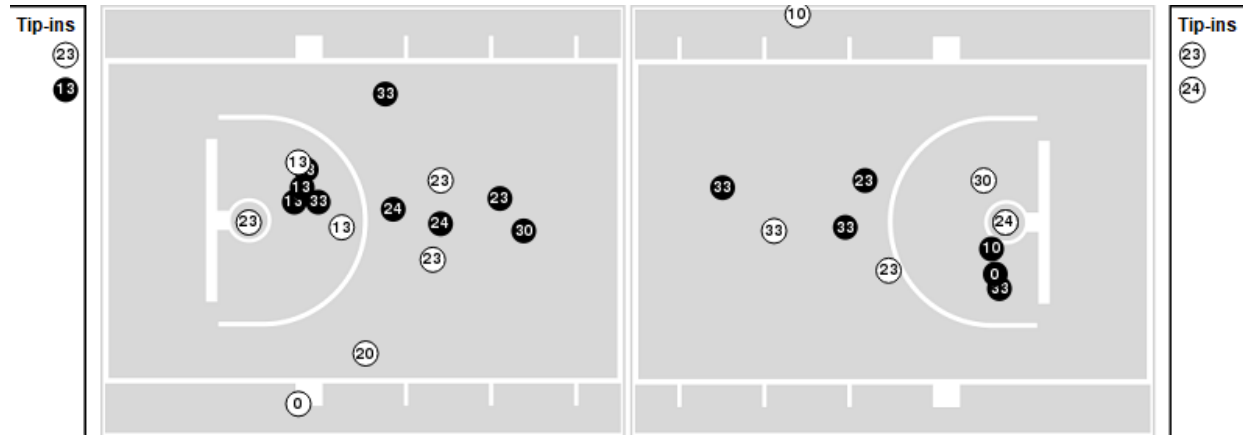

Officials: Ted Valentine, Bill Covington, Jamie Luckie

Players => 0, 1, 2, 3, 4, 5, 10, 11, 12, 13, 20, 22, 23, 24, 30, 33 FG Types=>All Results=>All

Louisville

All Field Goals

Blow Up Chart

● Made ○ Missed N - Player Number