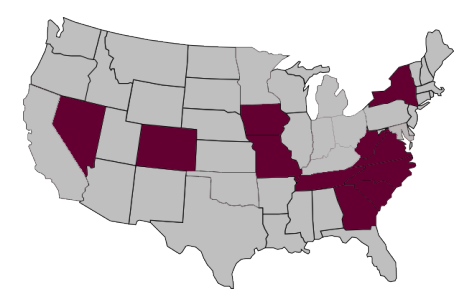

STATES

Georgia (6)

#7 Keara Napoli	#8 Kelsey Bennett
#12 Ashley Whitley	#14 Ansley Whitley
#25 Georgia Blair	#32 Grayson Cruce

Iowa (2)

#17 Molly Jacobson	#29 Maddi Banks

Nevada (1)

#28 Grace Chavez

South Carolina (1)

#4 Darby Trull

Colorado (1)

#9 Al Velazquez

Tennessee

#33 Kaylee Hewitt

New York (1)

#10 Olivia Lattin

West Virginia (1)

#2 Jayme Bailey

Missouri (1)

#13 Kate Kobayashi