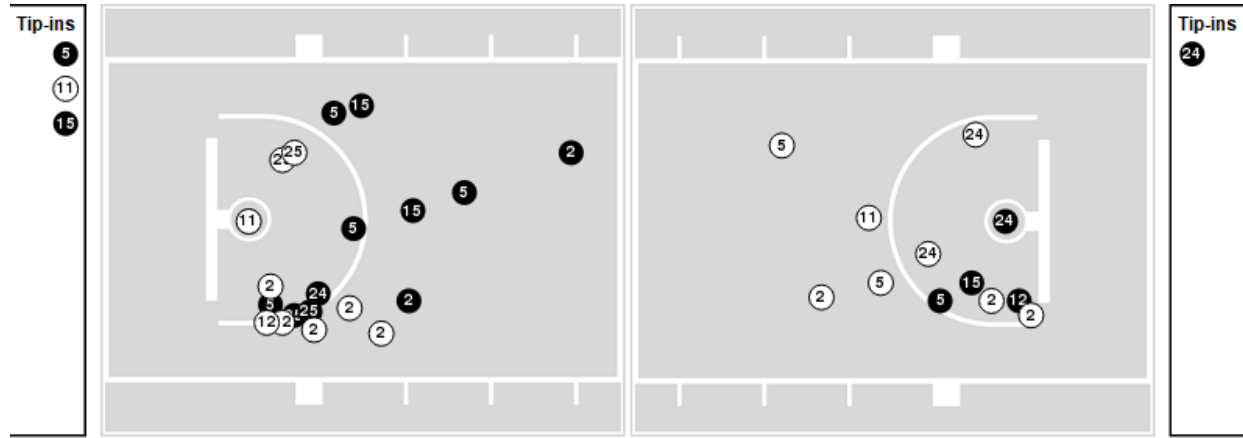

Officials: Denise Brooks, Angela Lewis, Mark Hardcastle

Players => 0, 2, 3, 4, 5, 11, 12, 13, 15, 22, 24, 25, 30, 32FG Types=>AllResults=>All

Duke

All Field Goals

Blow Up Chart

● Made ○ Missed N - Player Number