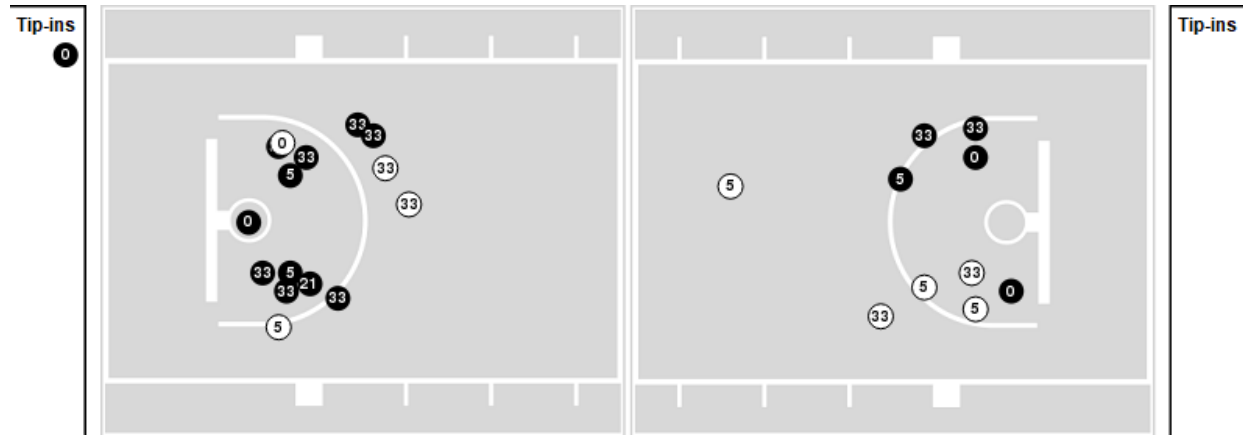

Blow Up Chart

● Made   ○ Missed   N - Player Number

Virginia Tech	M/A	%
Field Goals	26/50	52
2 Points	18/31	58
3 Points	8/19	42
Free Throws	10/17	59

Virginia Tech	M/A	%
Points in the Paint	32 (16 / 25)	64
Fast Break Points	7 (6/9)	67
Second Chance Points	8 (4/6)	67
Effective FG%	60