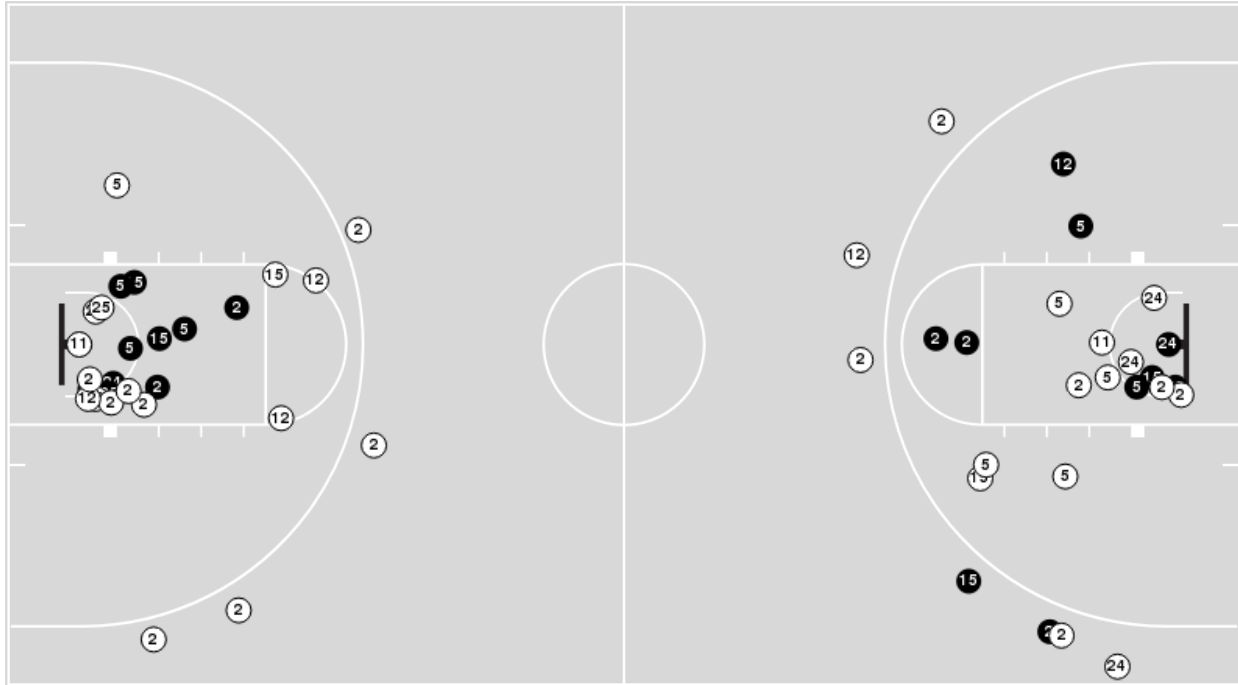

Officials: Denise Brooks, Angela Lewis, Mark Hardcastle

Players => 0, 2, 3, 4, 5, 11, 12, 13, 15, 22, 24, 25, 30, 32FG Types=>AllResults=>All

Duke

All Field Goals