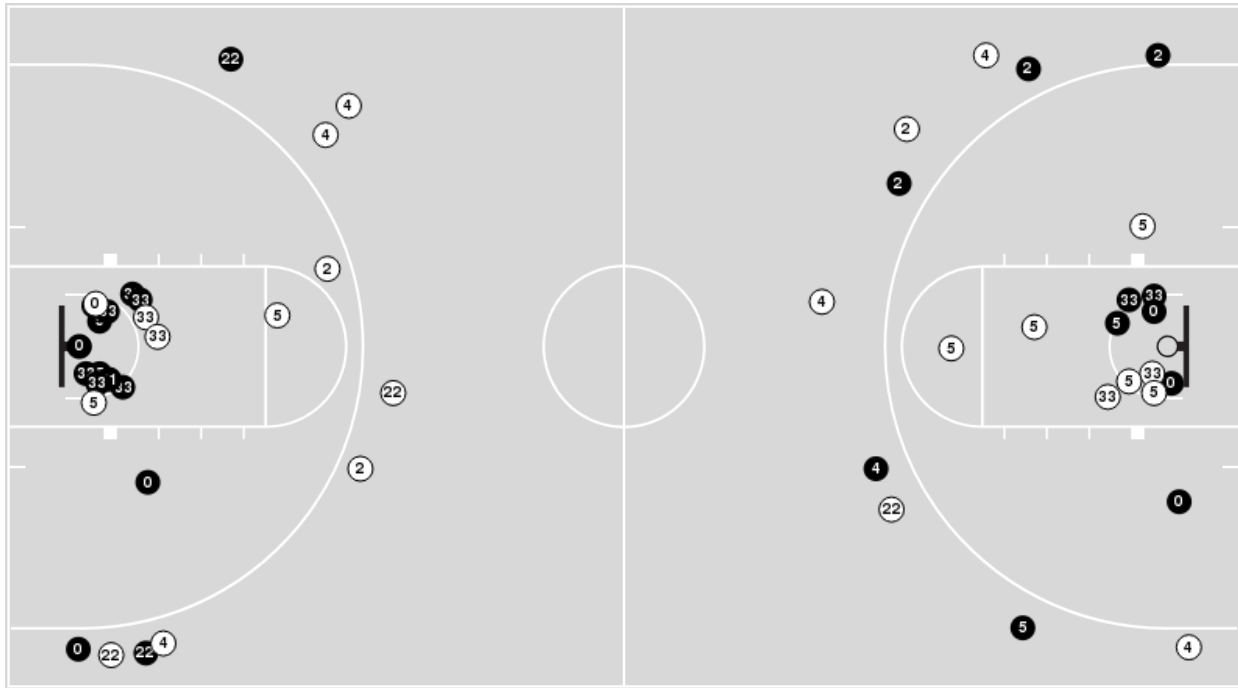

Officials: Denise Brooks, Angela Lewis, Mark Hardcastle

Players => 0, 2, 3, 4, 5, 10, 15, 21, 22, 23, 33, 35, 40FG Types=>AllResults=>All

Virginia Tech

All Field Goals