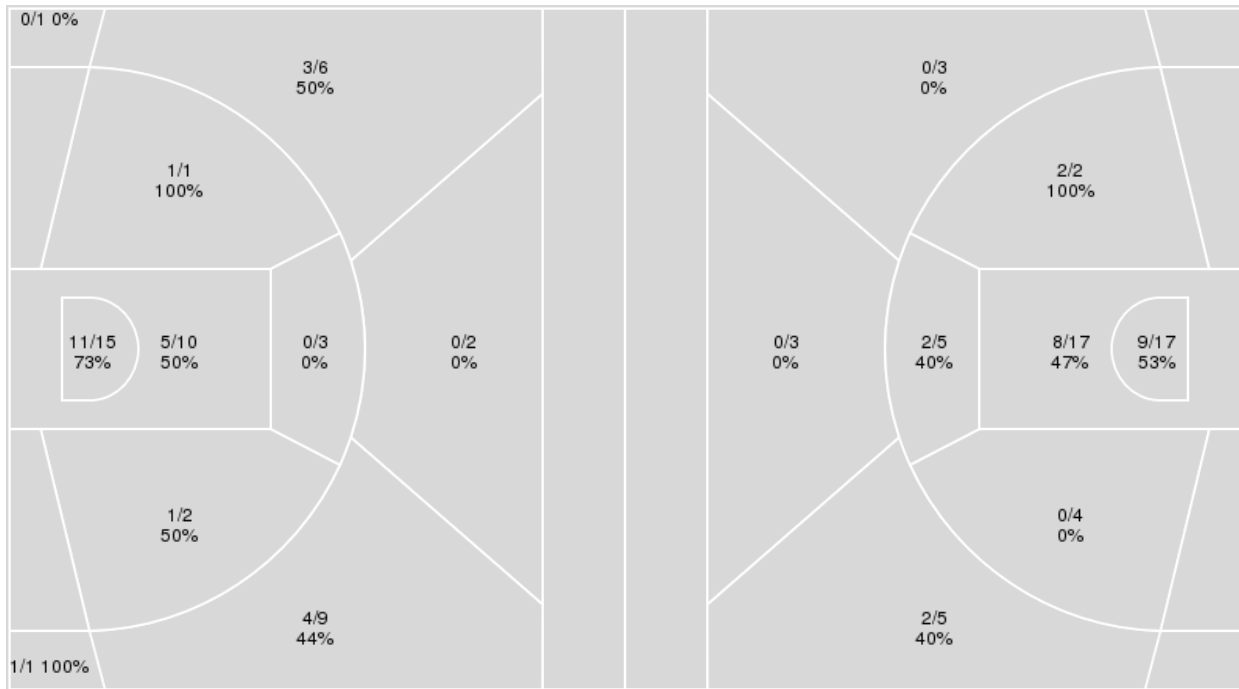

Officials: Denise Brooks, Angela Lewis, Mark Hardcastle

{ Players => 0, 2, 3, 4, 5, 10, 15, 21, 22, 23, 33, 35, 40; } FG Types => All; Results => All;

{ Players => 0, 2, 3, 4, 5, 11, 12, 13, 15, 22, 24, 25, 30, 32; } FG Types => All; Results => All;

Virginia Tech

Duke

Virginia Tech	M/A	%
Field Goals	26/50	52
2 Points	18/31	58
3 Points	8/19	42
Free Throws	10/17	59

Duke	M/A	%
Field Goals	23/56	41
2 Points	21/45	47
3 Points	2/11	18
Free Throws	8/14	57