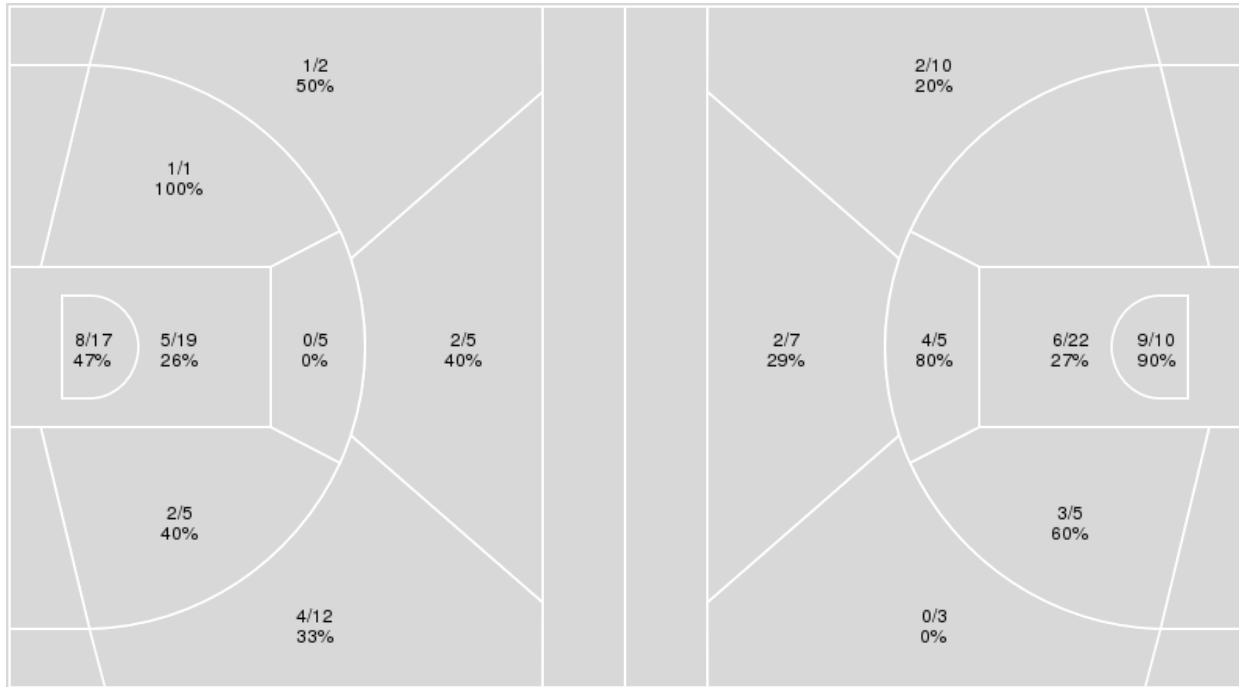

Officials: Eric Brewton, Rod Creech, Katie Lukanich

{ Players => 1, 2, 3, 5, 10, 12, 13, 20, 21, 22, 24, 30, 33, 40; } FG
Types => All; Results => All;

{ Players => All; } FG Types => All; Results => All;

Notre Dame

Virginia Tech

Notre Dame	M/A	%
Field Goals	23/66	35
2 Points	16/47	34
3 Points	7/19	37
Free Throws	9/12	75

Virginia Tech	M/A	%
Field Goals	26/62	42
2 Points	22/42	52
3 Points	4/20	20
Free Throws	12/16	75