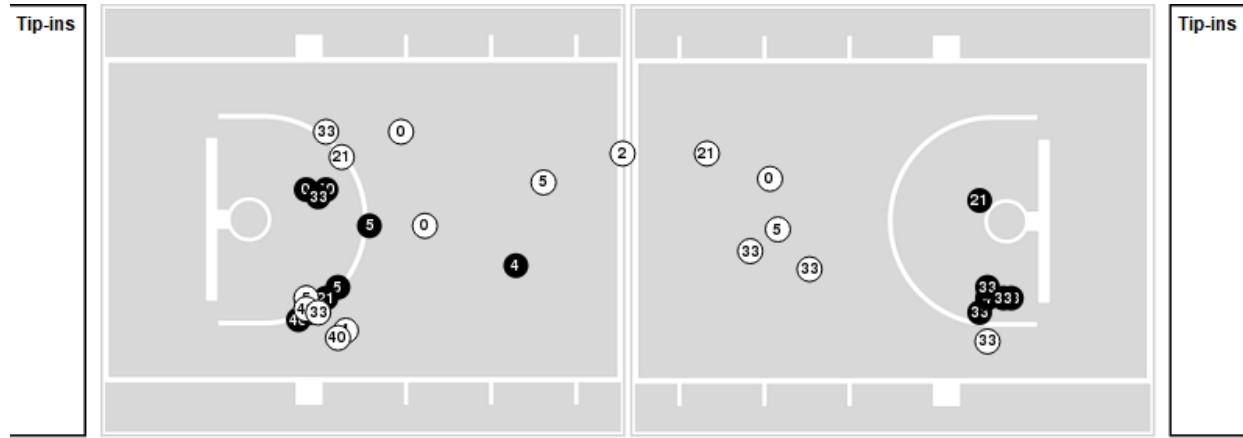

Blow Up Chart

● Made   ○ Missed   N - Player Number

Virginia Tech	M/A	%
Field Goals	26/62	42
2 Points	22/42	52
3 Points	4/20	20
Free Throws	12/16	75

Virginia Tech	M/A	%
Points in the Paint	30 (15 / 32)	47
Fast Break Points	4 (3/5)	60
Second Chance Points	7 (6/14)	43
Effective FG%	45