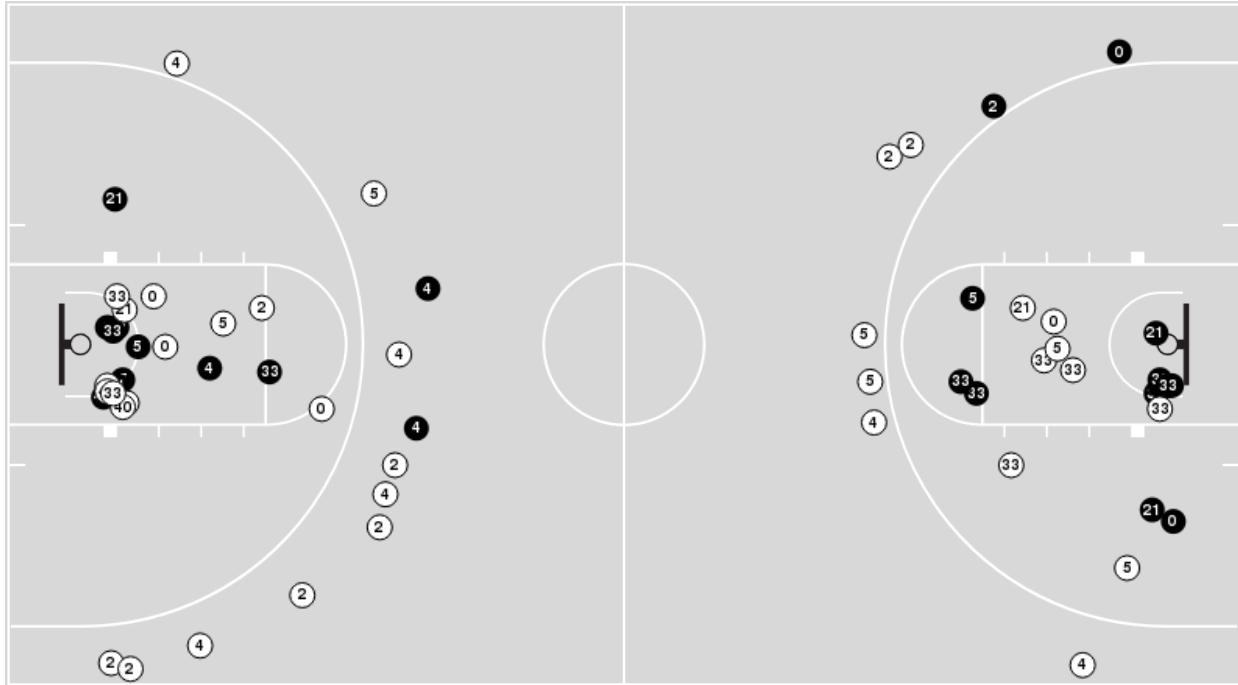

Officials: Eric Brewton, Rod Creech, Katie Lukanich

Players => AllFG Types=>AllResults=>All
Virginia Tech

All Field Goals