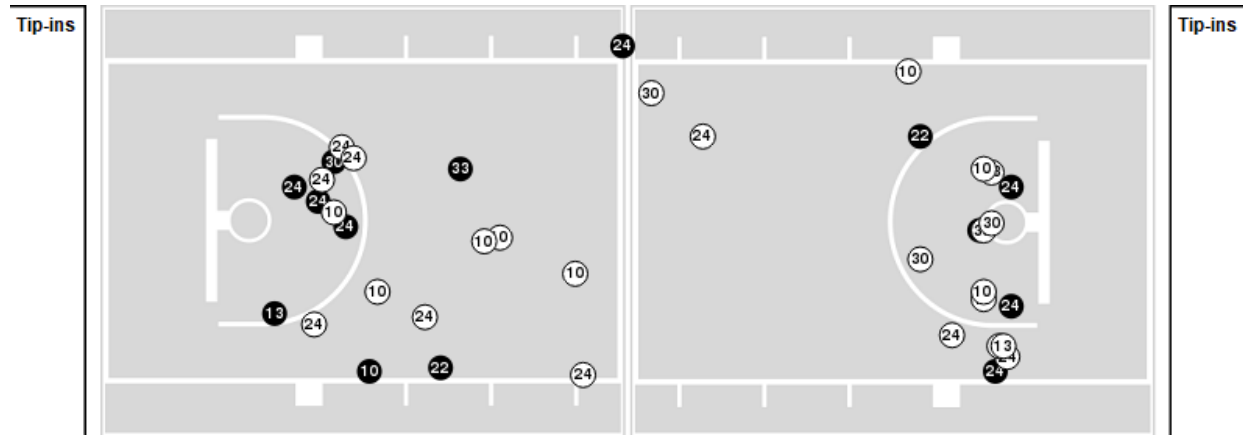

Blow Up Chart

● Made ○ Missed N - Player Number

Notre Dame	M/A	%
Field Goals	23/66	35
2 Points	16/47	34
3 Points	7/19	37
Free Throws	9/12	75

Notre Dame	M/A	%
Points in the Paint	26 (13 / 36)	36
Fast Break Points	7 (4/4)	100
Second Chance Points	10 (4/10)	40
Effective FG%	40