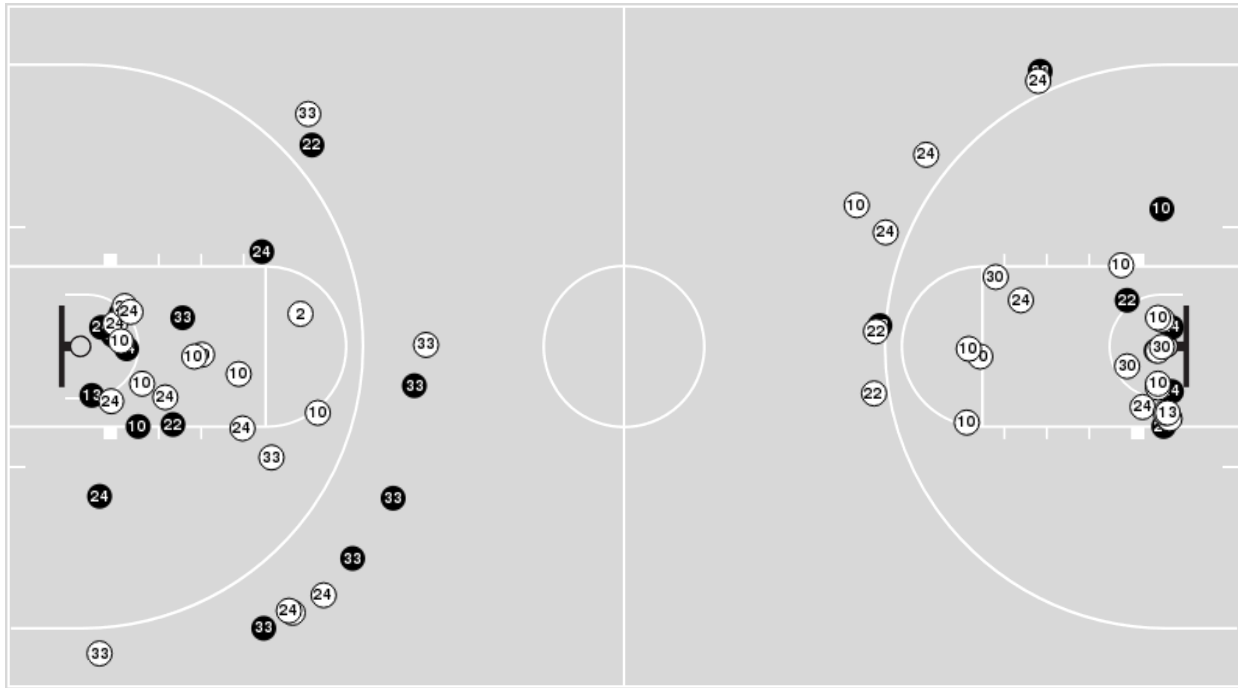

Officials: Eric Brewton, Rod Creech, Katie Lukanich

Players => 1, 2, 3, 5, 10, 12, 13, 20, 21, 22, 24, 30, 33, 40FG Types=>AllResults=>All

Notre Dame

All Field Goals