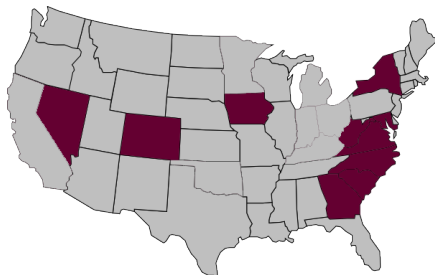

Record when team scores:

Runs	0	1	2	3	4	5	6	7	8	9	10+
W-L	0-0	0-0	1-0	0-1	1-0	0-1	1-1	0-0	1-0	1-0	2-0

Record when opponent scores:

Runs	0	1	2	3	4	5	6	7	8	9	10+
W-L	0-0	2-0	2-0	1-0	0-1	1-0	1-1	0-0	0-0	0-0	0-1

Record when leading after:

Inn.	1	2	3	4	5	6
W-L	2-0	2-1	4-0	5-1	5-0	4-0

Record when trailing after:

Inn.	1	2	3	4	5	6
W-L	1-1	1-1	2-2	1-2	1-1	0-1

Record when tied after:

Inn.	1	2	3	4	5	6
W-L	4-2	4-1	1-1	1-0	0-2	1-1

WHERE THEY AT

- Tech has 24 players on the squad who represent 10 states, including three out West and two each from the Midwest and Northeast.
- Virginia is where the most players (9) are from on the team, making up 38 percent.
- The next most popular spot, and by a landslide, is Georgia, boasting six players from the Peach State. Iowa comes in third with two.

STATES

1. Virginia (9)

#3 Keely Rochard	#11 Cana Davis
#15 Emma Yates	#16 Meredith Slaw
#18 Mackenzie Lawter	#19 Maddie Rountree
#21 Kelsey Brown	#27 Rebecca Ludwig
#31 Kayleigh Addington	

STATES

1. Georgia (6)

#7 Keara Napoli	#8 Kelsey Bennett
#12 Ashley Whitley	#14 Ansley Whitley
#25 Georgia Blair	#32 Grayson Cruce

3. Iowa (2)

#17 Molly Jacobson	#29 Maddi Banks

5. Nevada (1)

#28 Grace Chavez	South Carolina (1)
	#4 Darby Trull

7. Colorado (1)

#9 Al Velazquez	Tennessee
	#33 Kaylee Hewitt

9. New York (1)

#10 Olivia Lattin	West Virginia (1)
	#2 Jayme Bailey

11. Missouri (1)

#13 Kate Kobayashi	

WHEN THE LONG BALL...

- If a player under Coach D'Amour hits a home run, the outcome is likely over. D'Amour is 40-15 when there is one homer and 55-4 if two or more.