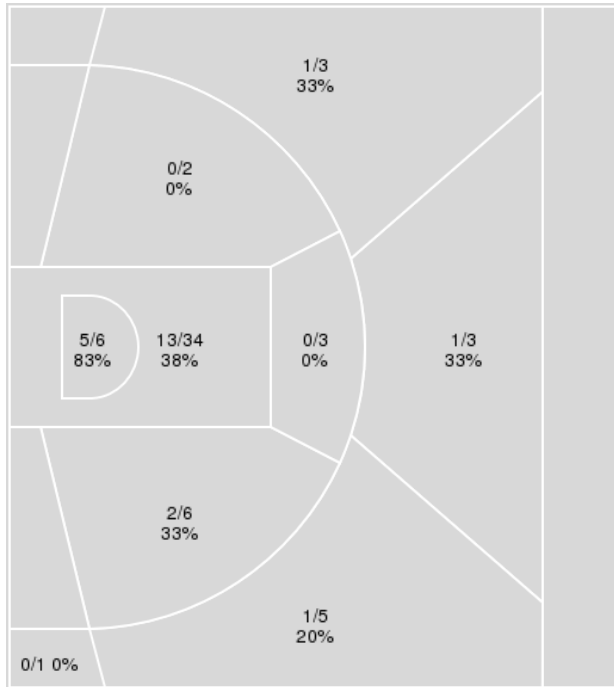

Officials: Daryl Humphrey, Kristi Vera, Nic Cappel

{ Players => 0, 1, 2, 3, 5, 10, 11, 12, 14, 20, 21, 23, 32, 44; } FG Types => All; Results => All;

{ Players => 00, 2, 3, 4, 5, 10, 15, 21, 22, 23, 33, 35, 40; } FG Types => All; Results => All;

Wake Forest

Virginia Tech

Wake Forest	M/A	%
Field Goals	23/63	37
2 Points	20/51	39
3 Points	3/12	25
Free Throws	13/17	76

Virginia Tech	M/A	%
Field Goals	31/58	53
2 Points	26/45	58
3 Points	5/13	38
Free Throws	6/10	60