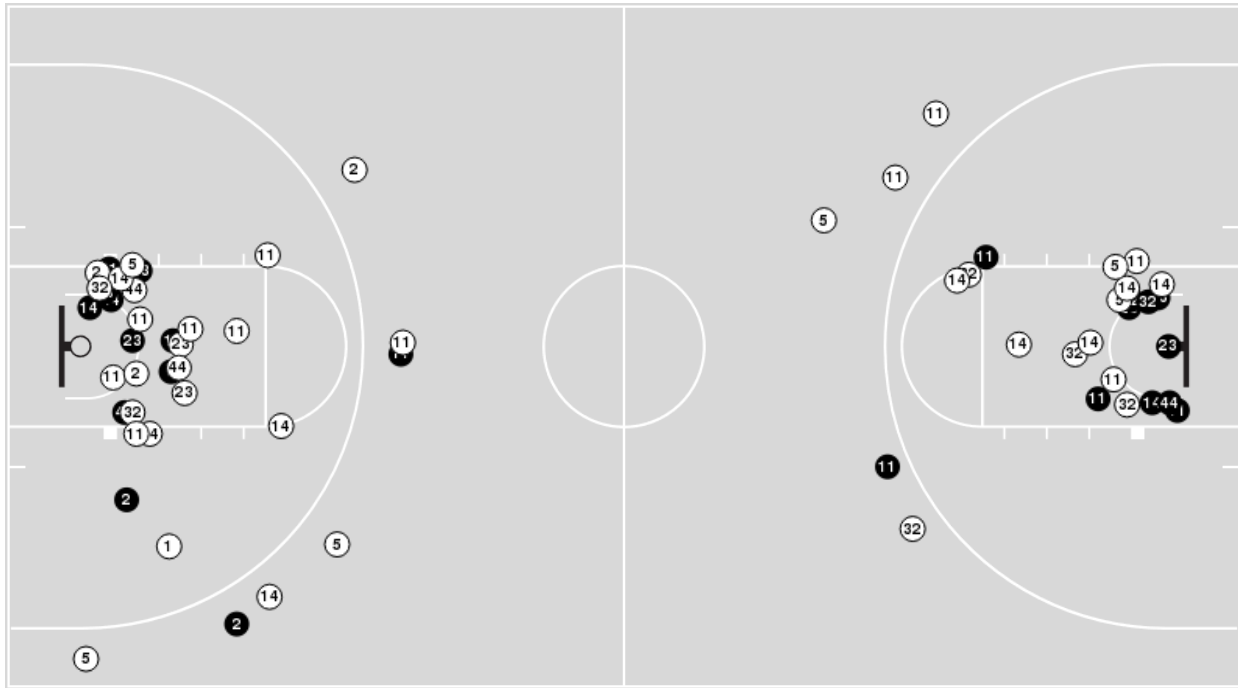

Officials: Daryl Humphrey, Kristi Vera, Nic Cappel

Players => 0, 1, 2, 3, 5, 10, 11, 12, 14, 20, 21, 23, 32, 44FG Types=>AllResults=>All

Wake Forest

All Field Goals