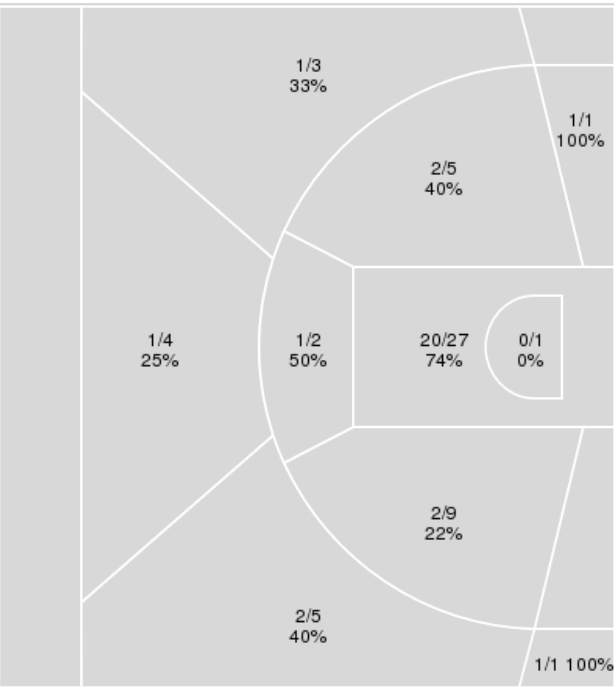

Officials: Daryl Humphrey, Kristi Vera, Nic Cappel

{ Players => 0, 1, 2, 3, 5, 10, 11, 12, 14, 20, 21, 23, 32, 44; } FG Types => All; Results => All;

{ Players => 00, 2, 3, 4, 5, 10, 15, 21, 22, 23, 33, 35, 40; } FG Types => All; Results => All;

Wake Forest

Virginia Tech

Wake Forest	M/A	%
Field Goals	23/63	37
2 Points	20/51	39
3 Points	3/12	25
Free Throws	13/17	76

Virginia Tech	M/A	%
Field Goals	31/58	53
2 Points	26/45	58
3 Points	5/13	38
Free Throws	6/10	60