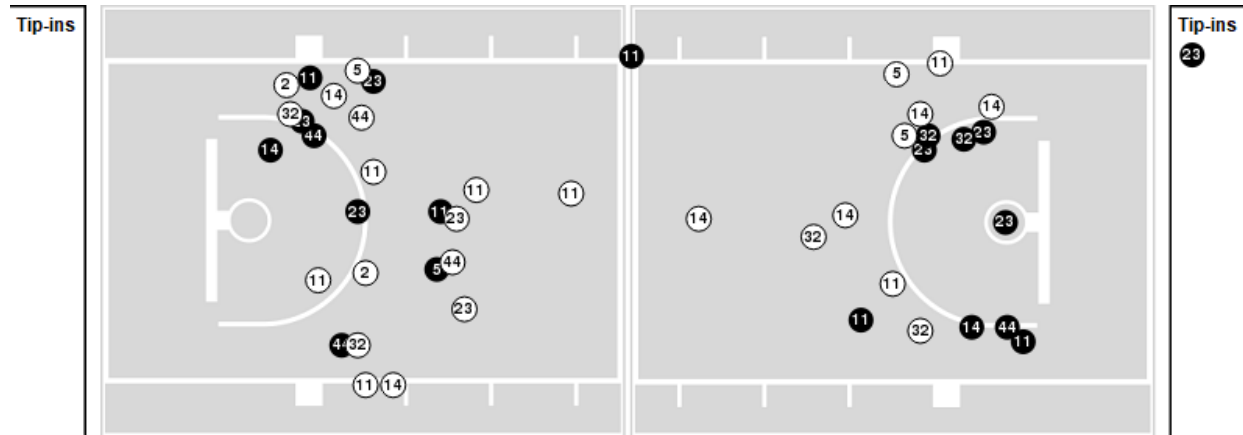

Officials: Daryl Humphrey, Kristi Vera, Nic Cappel

Players => 0, 1, 2, 3, 5, 10, 11, 12, 14, 20, 21, 23, 32, 44FG Types=>AllResults=>All

Wake Forest

All Field Goals

Blow Up Chart

● Made ○ Missed N - Player Number