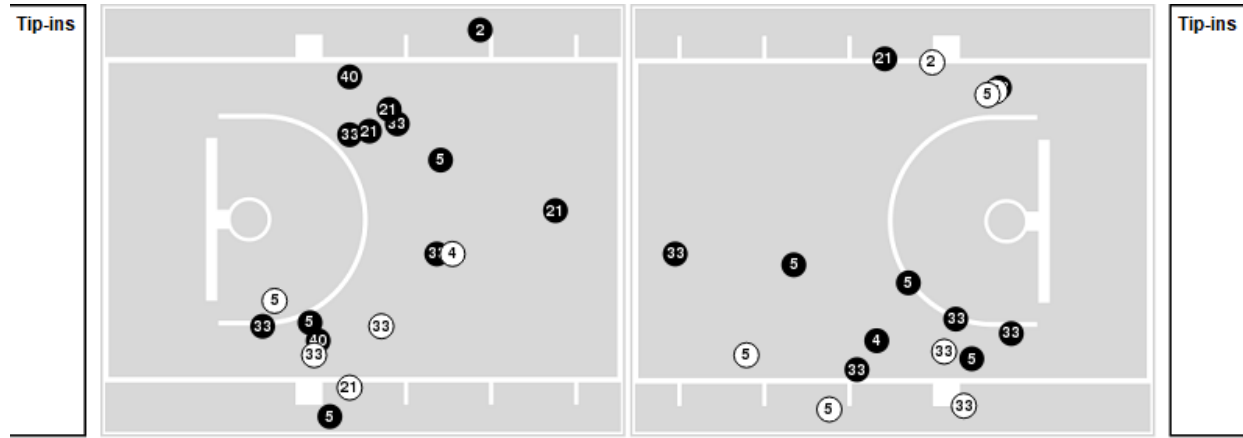

Blow Up Chart

● Made   ○ Missed   N - Player Number

Virginia Tech	M/A	%
Field Goals	31/58	53
2 Points	26/45	58
3 Points	5/13	38
Free Throws	6/10	60

Virginia Tech	M/A	%
Points in the Paint	40 (20 / 28)	71
Fast Break Points	6 (3/4)	75
Second Chance Points	12 (7/13)	54
Effective FG%	58