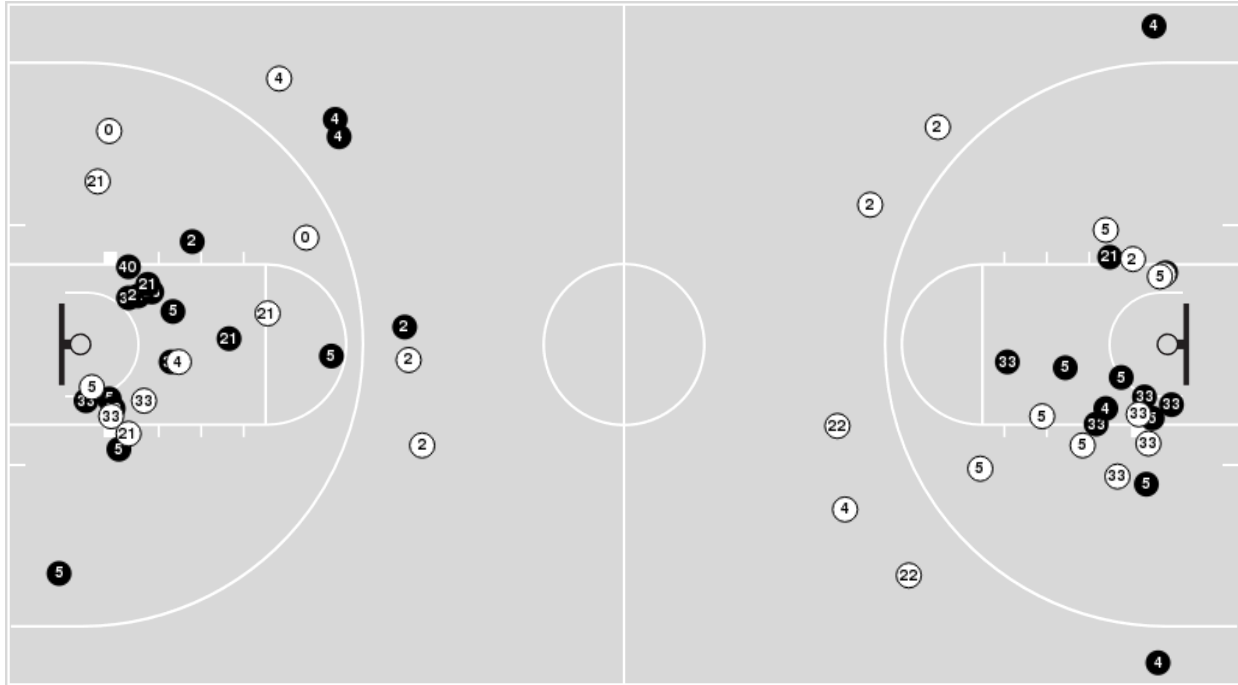

Officials: Daryl Humphrey, Kristi Vera, Nic Cappel

Players => 00, 2, 3, 4, 5, 10, 15, 21, 22, 23, 33, 35, 40FG Types=>AllResults=>All

Virginia Tech

All Field Goals