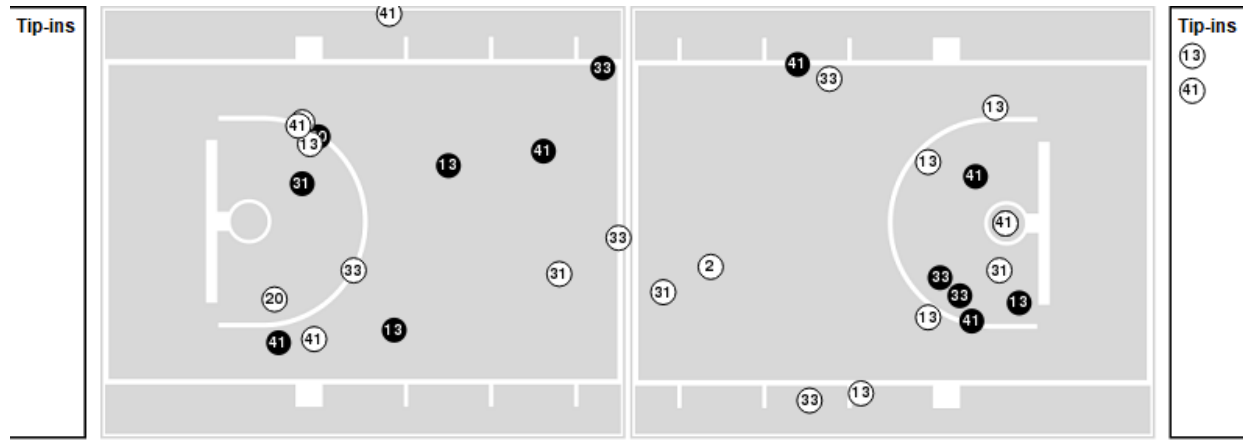

Blow Up Chart

● Made   ○ Missed   N - Player Number

Georgia Tech	M/A	%
Field Goals	26/59	44
2 Points	23/49	47
3 Points	3/10	30
Free Throws	6/8	75

Georgia Tech	M/A	%
Points in the Paint	22 (11 / 28)	39
Fast Break Points	0 (0/0)	0
Second Chance Points	5 (3/8)	38
Effective FG%	47