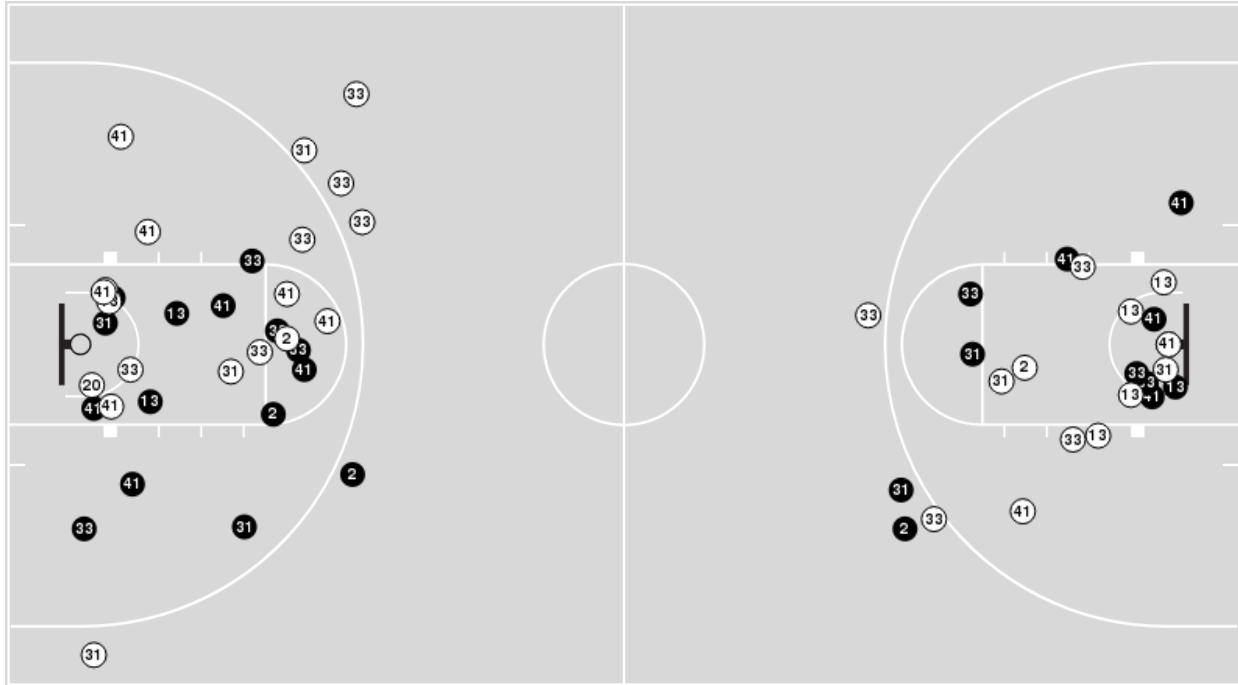

Players => AllFG Types=>AllResults=>All
Georgia Tech

All Field Goals