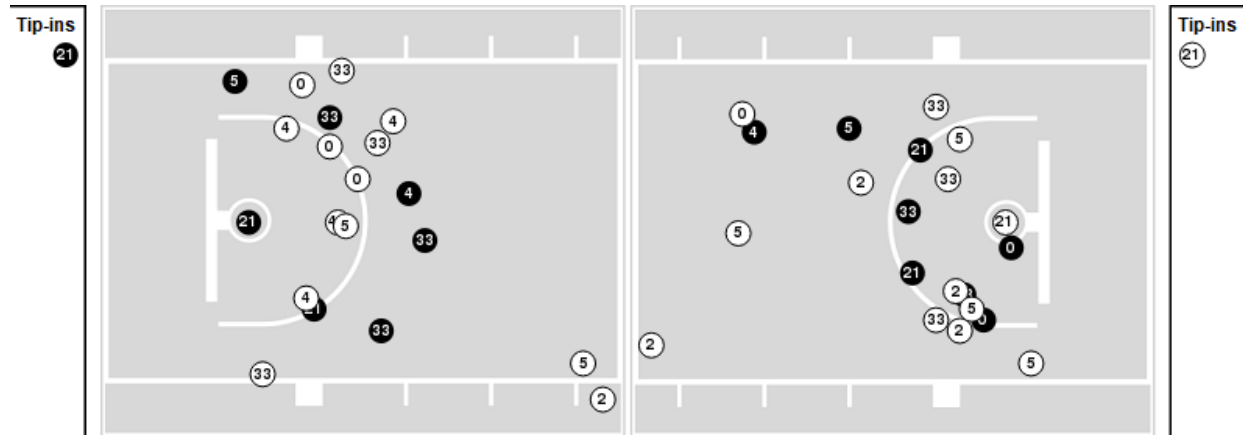

Blow Up Chart

● Made ○ Missed N - Player Number

Virginia Tech	M/A	%
Field Goals	24/63	38
2 Points	15/43	35
3 Points	9/20	45
Free Throws	7/12	58

Virginia Tech	M/A	%
Points in the Paint	30 (15 / 38)	39
Fast Break Points	6 (3/4)	75
Second Chance Points	14 (7/8)	88
Effective FG%	45