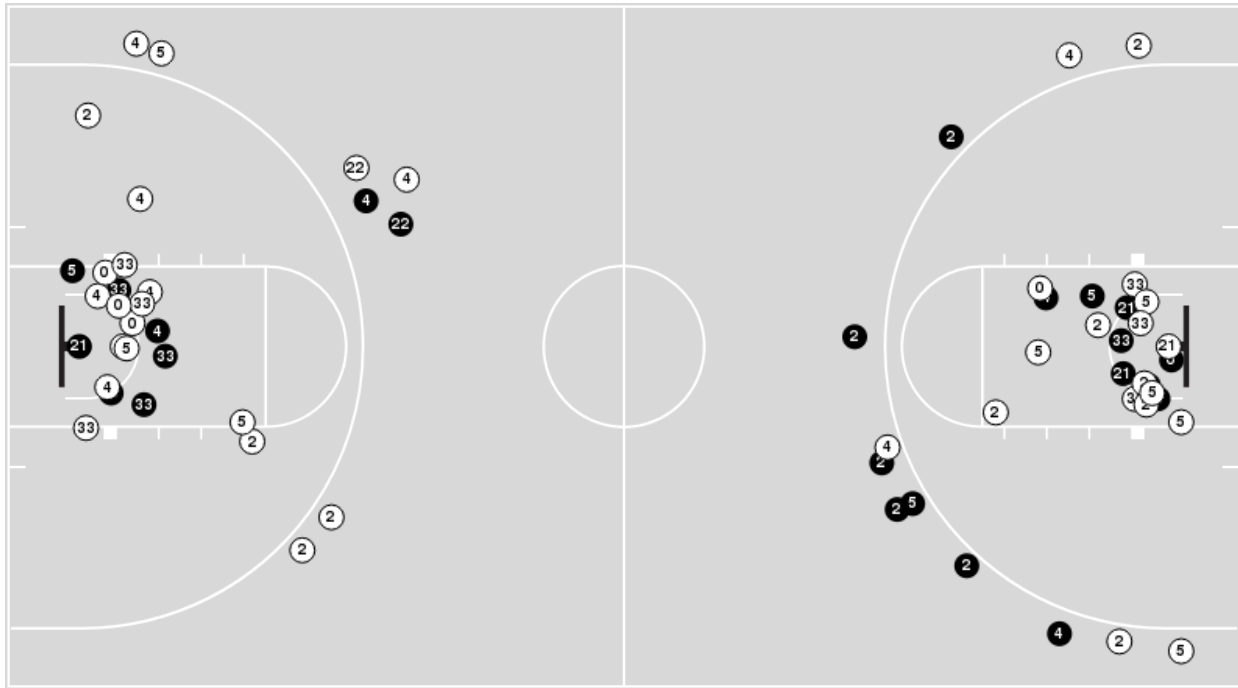

Officials: Dee Kantner, Pualani Spurlock, Saif Esho

Players => 0, 2, 3, 4, 5, 10, 15, 21, 22, 23, 33, 35, 40FG Types=>AllResults=>All

Virginia Tech

All Field Goals