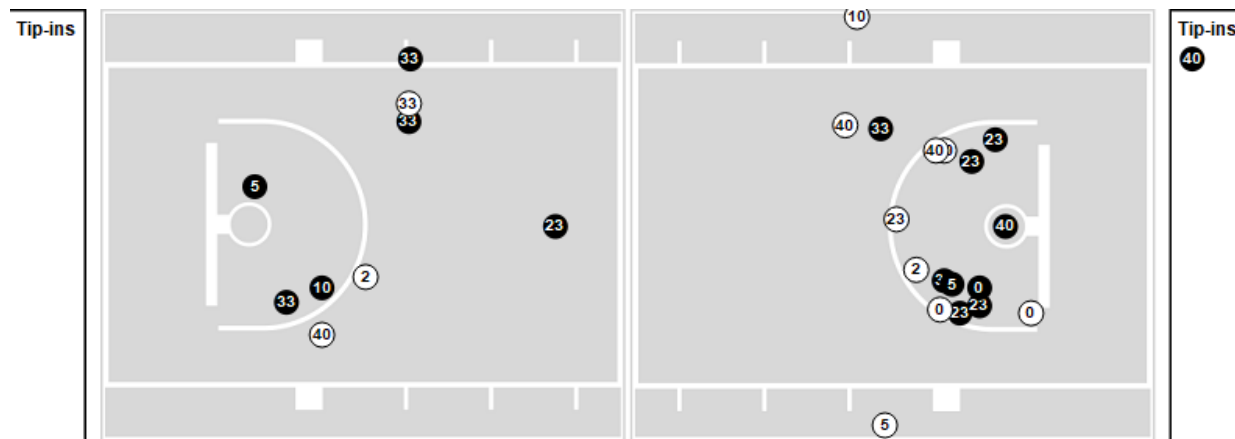

Shots in the Paint

● Made   ○ Missed   N - Player Number

Virginia Tech	M/A	%
Field Goals	26/57	46
2 Points	18/33	55
3 Points	8/24	33
Free Throws	13/22	59

Virginia Tech	M/A	%
Points in the Paint	28 (14 / 24)	58
Fast Break Points	7 (5/7)	71
Second Chance Points	6 (3/9)	33
Effective FG%	53