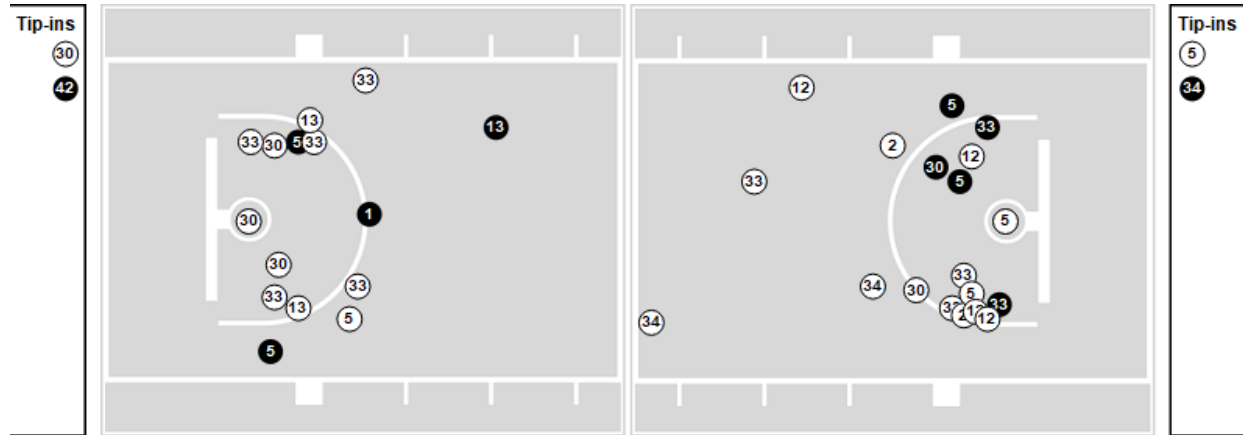

Shots in the Paint

N Made   **N** Missed   **N** - Player Number

Gardner-Webb	M/A	%
Field Goals	15/75	20
2 Points	12/49	24
3 Points	3/26	12
Free Throws	6/13	46

Gardner-Webb	M/A	%
Points in the Paint	22 (11 / 36)	31
Fast Break Points	5 (3/6)	50
Second Chance Points	7 (4/15)	27
Effective FG%	22