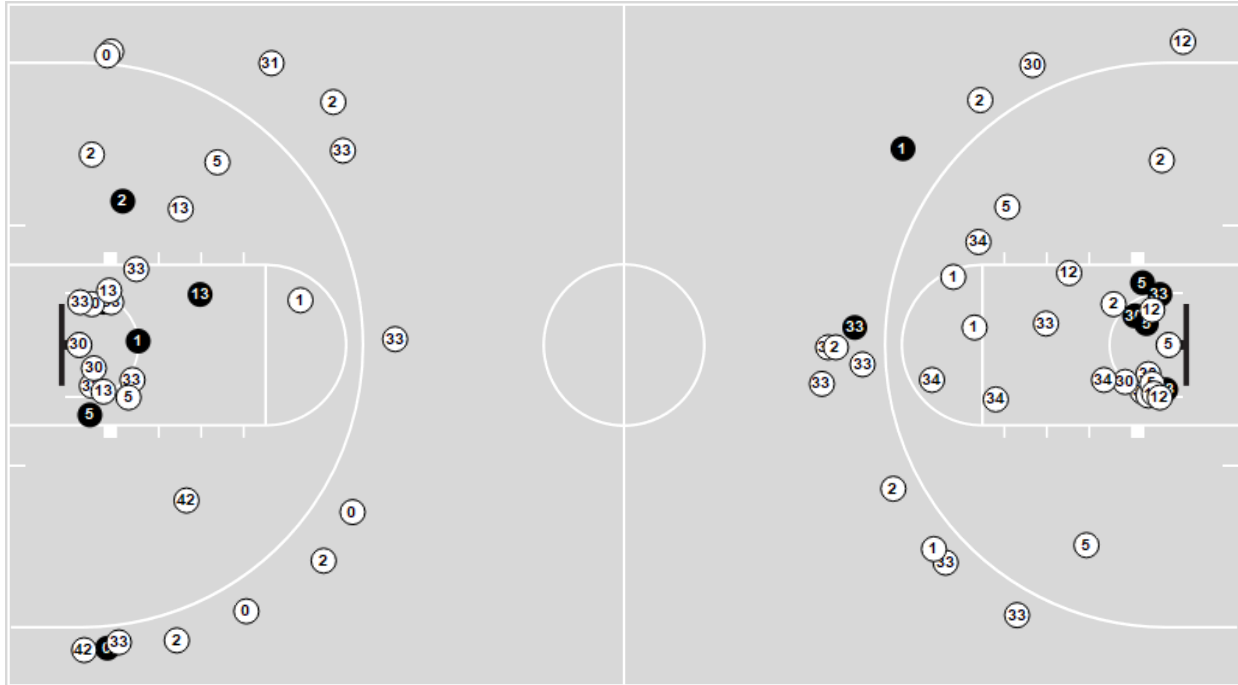

Players => All FG Types => All ; Results => All ;
Gardner-Webb

All Field Goals