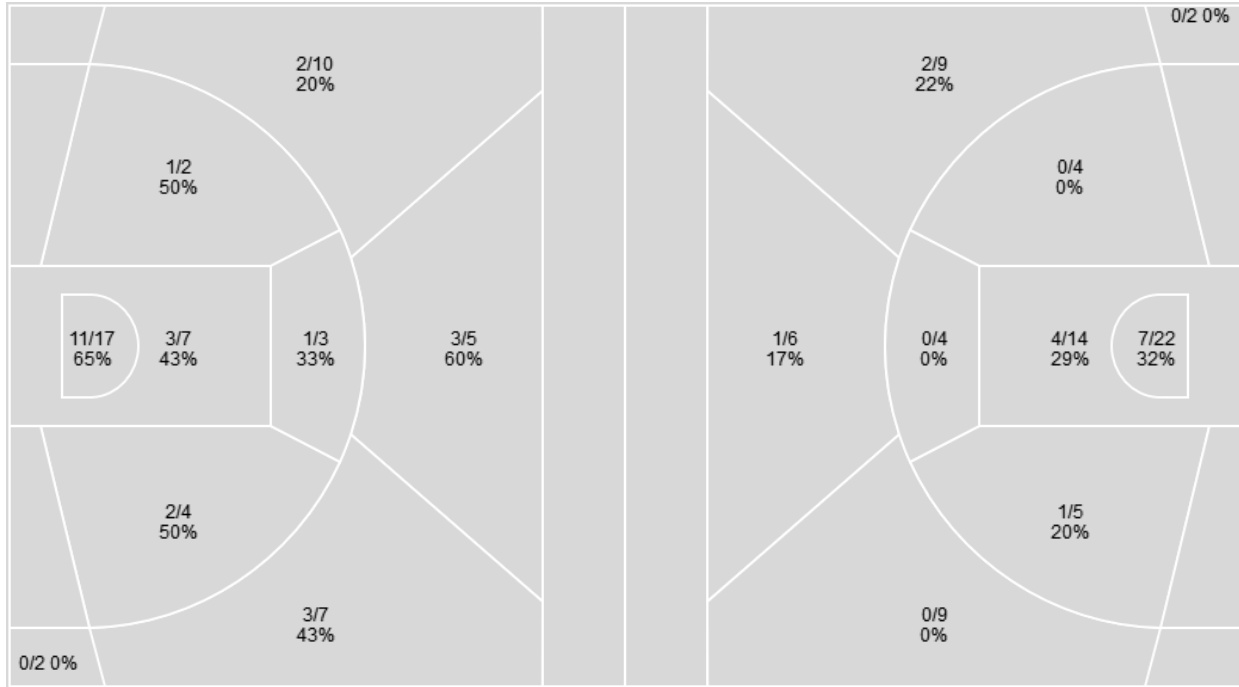

Players => All; FG Types => All; Results => All;

Players => All; FG Types => All; Results => All;

Virginia Tech

Gardner-Webb

Virginia Tech	M/A	%
Field Goals	26/57	46
2 Points	18/33	55
3 Points	8/24	33
Free Throws	13/22	59

Gardner-Webb	M/A	%
Field Goals	15/75	20
2 Points	12/49	24
3 Points	3/26	12
Free Throws	6/13	46