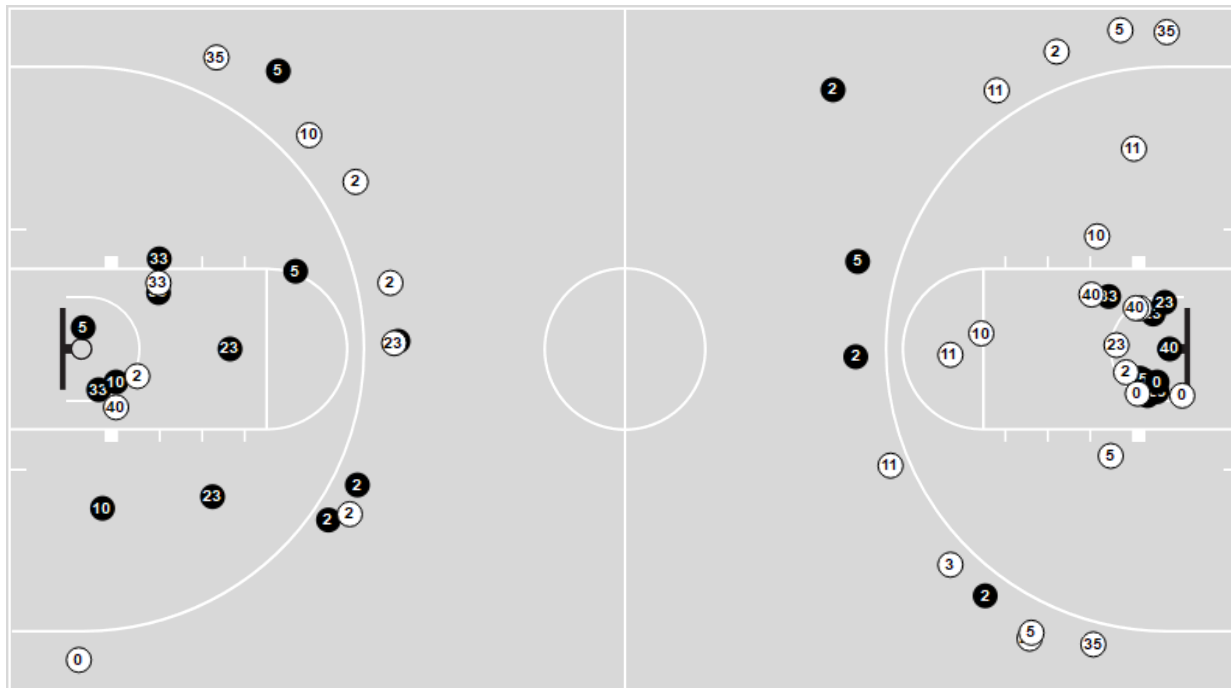

Players => All FG Types => All ; Results => All ;
Virginia Tech

All Field Goals