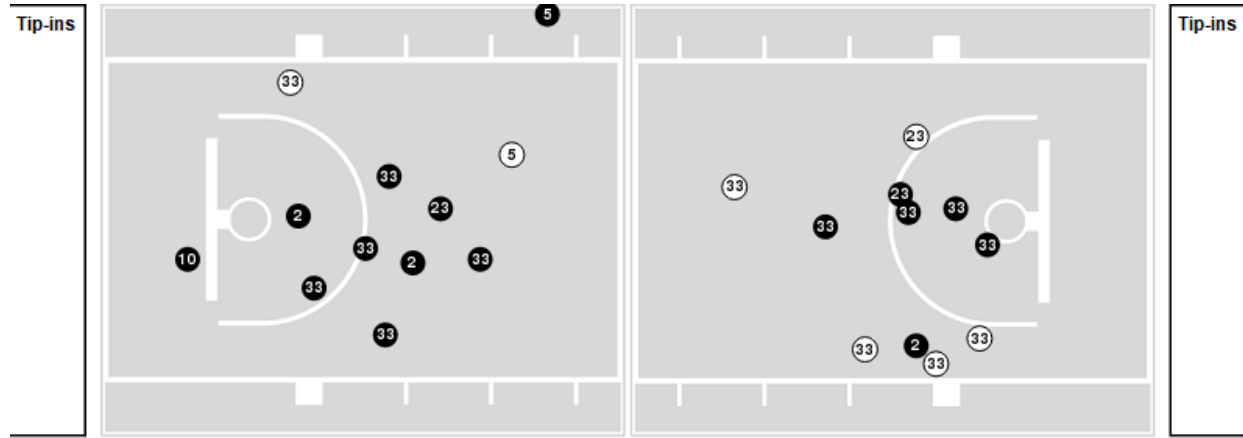

Blow Up Chart

● Made   ○ Missed   N - Player Number

Virginia Tech	M/A	%
Field Goals	30/60	50
2 Points	20/33	61
3 Points	10/27	37
Free Throws	8/9	89

Virginia Tech	M/A	%
Points in the Paint	30 (15 / 22)	68
Fast Break Points	4 (2/2)	100
Second Chance Points	8 (4/7)	57
Effective FG%	58