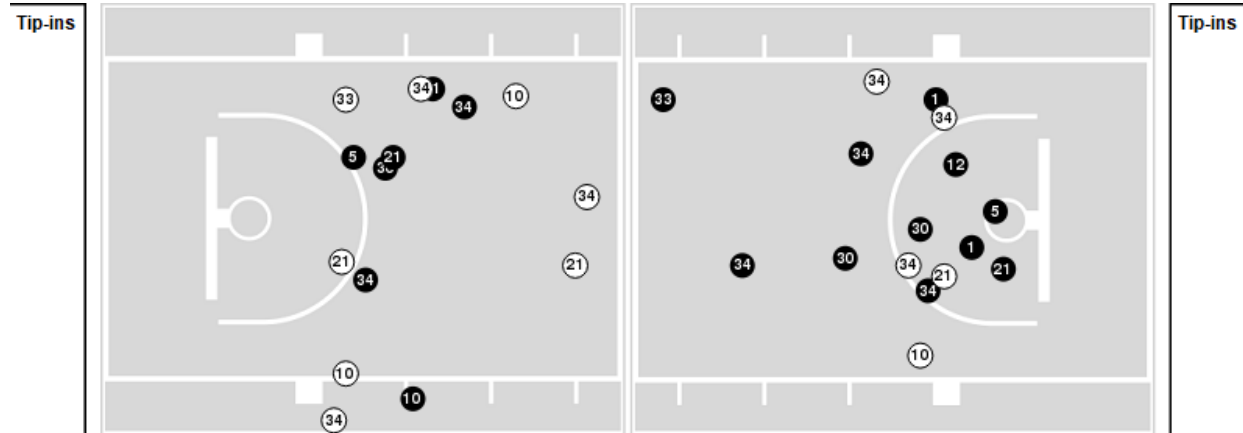

Blow Up Chart

● Made ○ Missed N - Player Number

Notre Dame	M/A	%
Field Goals	28/53	53
2 Points	20/38	53
3 Points	8/15	53
Free Throws	20/27	74

Notre Dame	M/A	%
Points in the Paint	34 (17 / 28)	61
Fast Break Points	9 (8/11)	73
Second Chance Points	2 (2/8)	25
Effective FG%	60