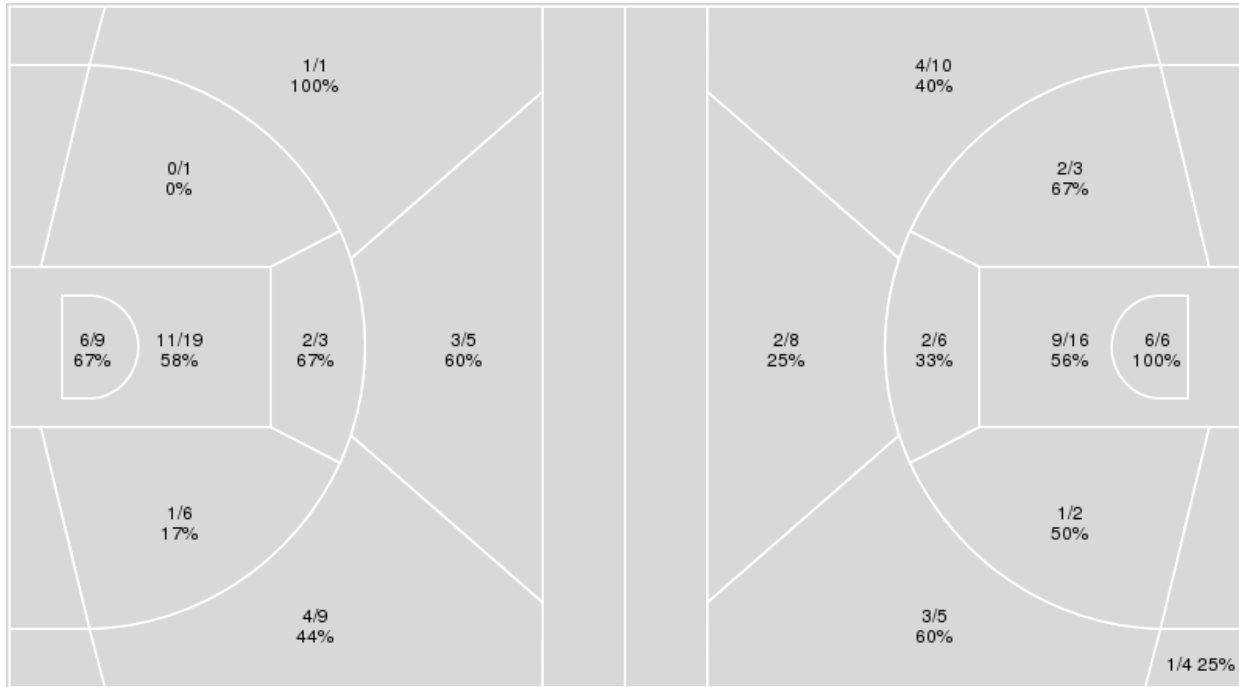

Officials: Eric Brewton, Thomas Danaher, Talisa Green

{ Players => 1, 3, 5, 10, 12, 15, 20, 21, 22, 23, 24, 30, 33, 34; } FG
Types => All; Results => All;

{ Players => 0, 2, 3, 5, 10, 11, 12, 15, 21, 22, 23, 31, 33, 35, 40; } FG
Types => All; Results => All;

Notre Dame

Virginia Tech

Notre Dame	M/A	%
Field Goals	28/53	53
2 Points	20/38	53
3 Points	8/15	53
Free Throws	20/27	74

Virginia Tech	M/A	%
Field Goals	30/60	50
2 Points	20/33	61
3 Points	10/27	37
Free Throws	8/9	89