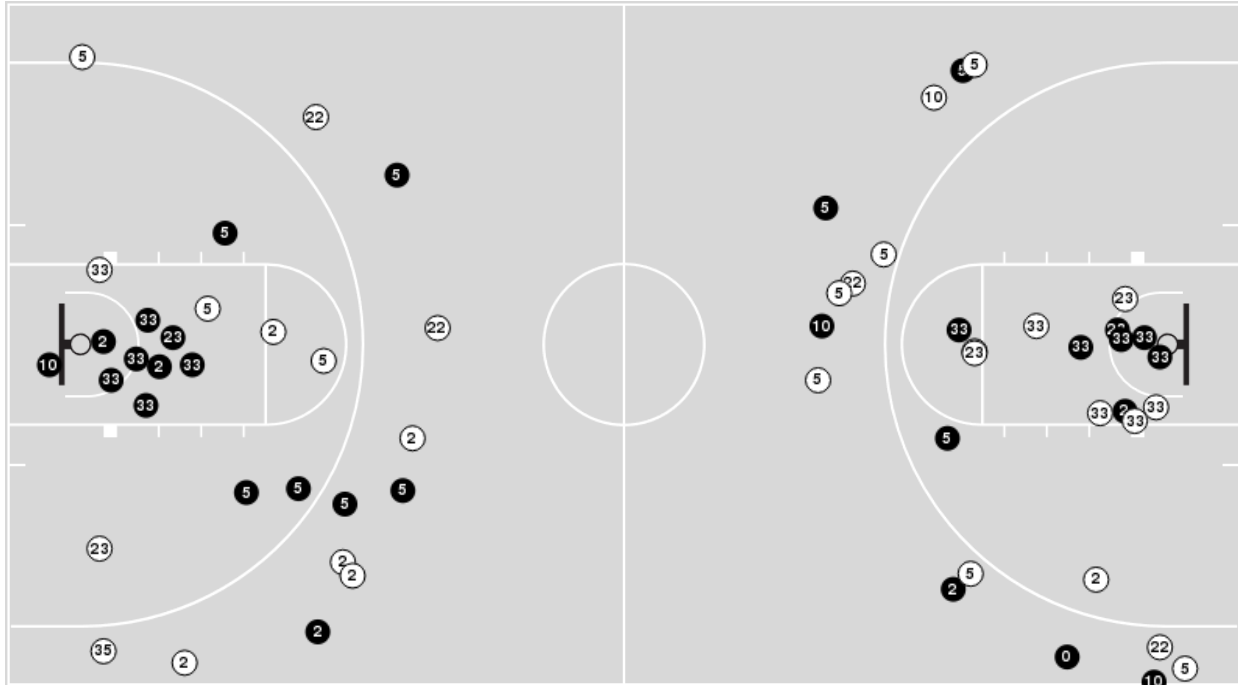

Officials: Eric Brewton, Thomas Danaher, Talisa Green

Players => 0, 2, 3, 5, 10, 11, 12, 15, 21, 22, 23, 31, 33, 35, 40FG Types=>AllResults=>All

Virginia Tech

All Field Goals