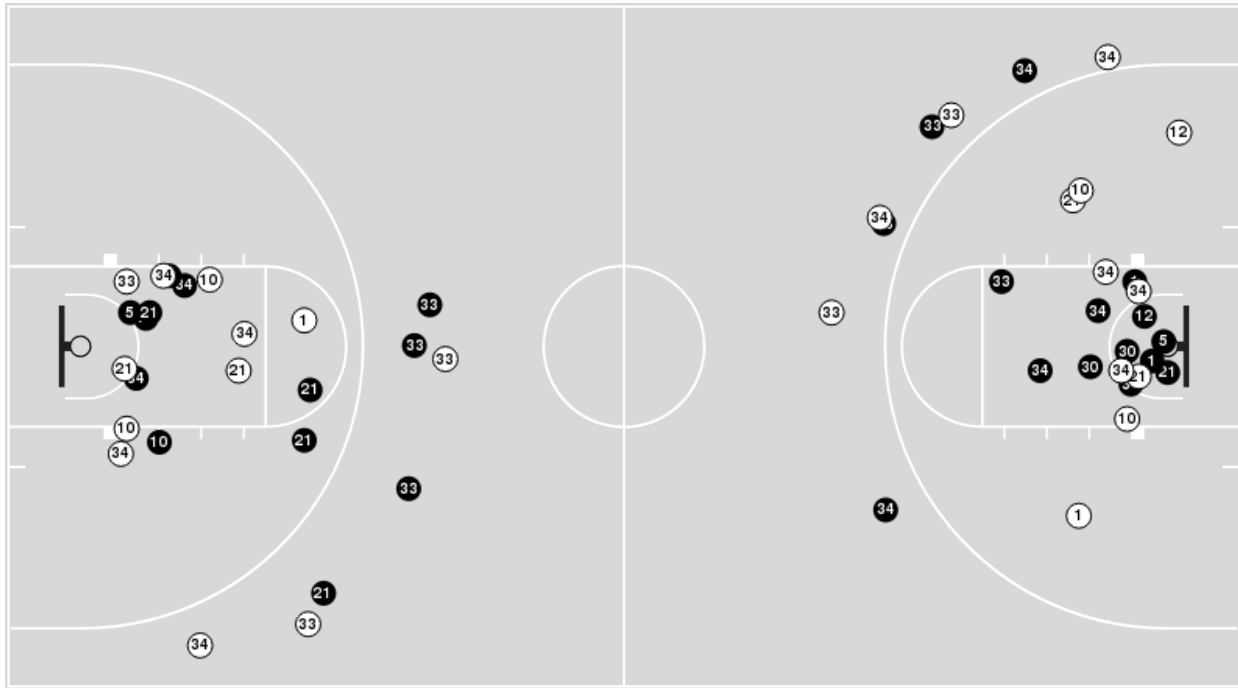

Officials: Eric Brewton, Thomas Danaher, Talisa Green

Players => 1, 3, 5, 10, 12, 15, 20, 21, 22, 23, 24, 30, 33, 34 FG Types=>All Results=>All

Notre Dame

All Field Goals