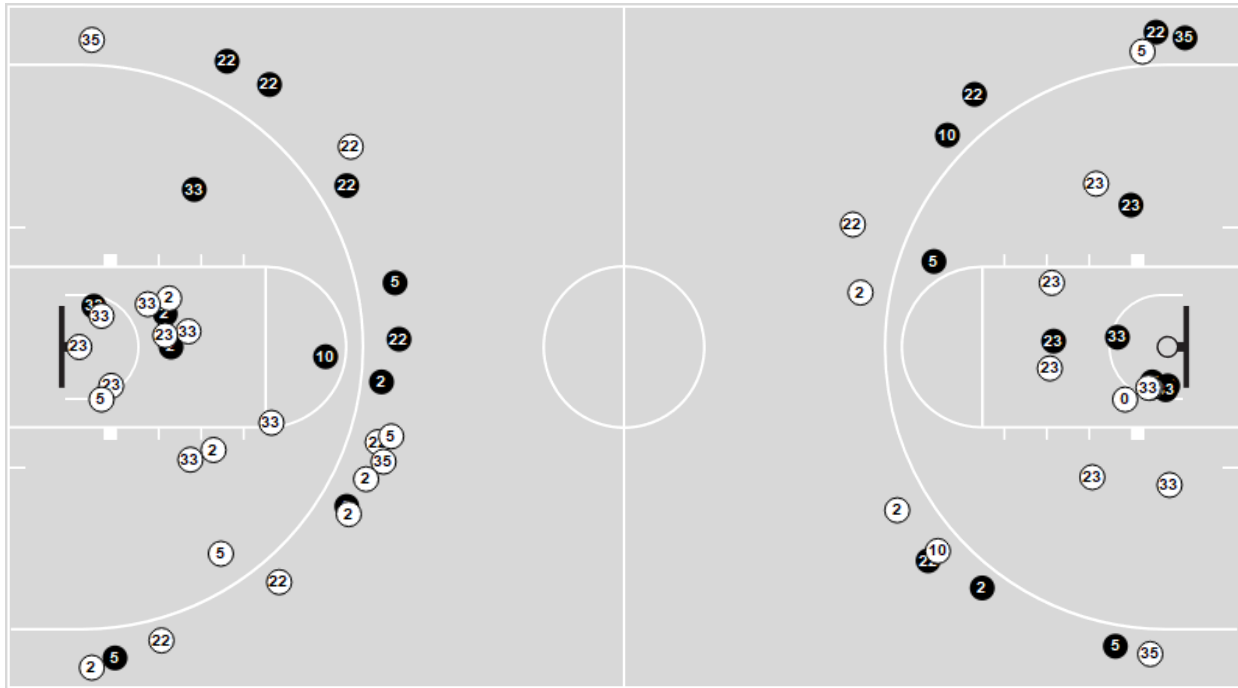

Players => All FG Types => All ; Results => All ;
Virginia Tech

All Field Goals