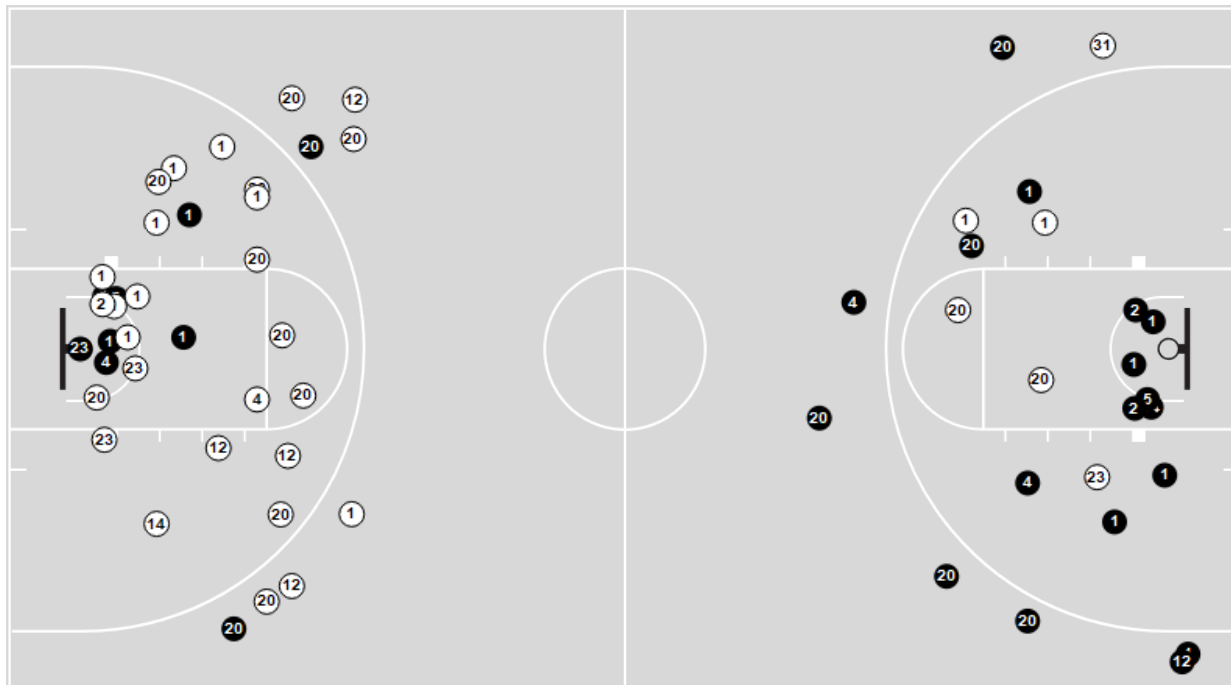

Players => All FG Types => All ; Results => All ;

Pitt

All Field Goals