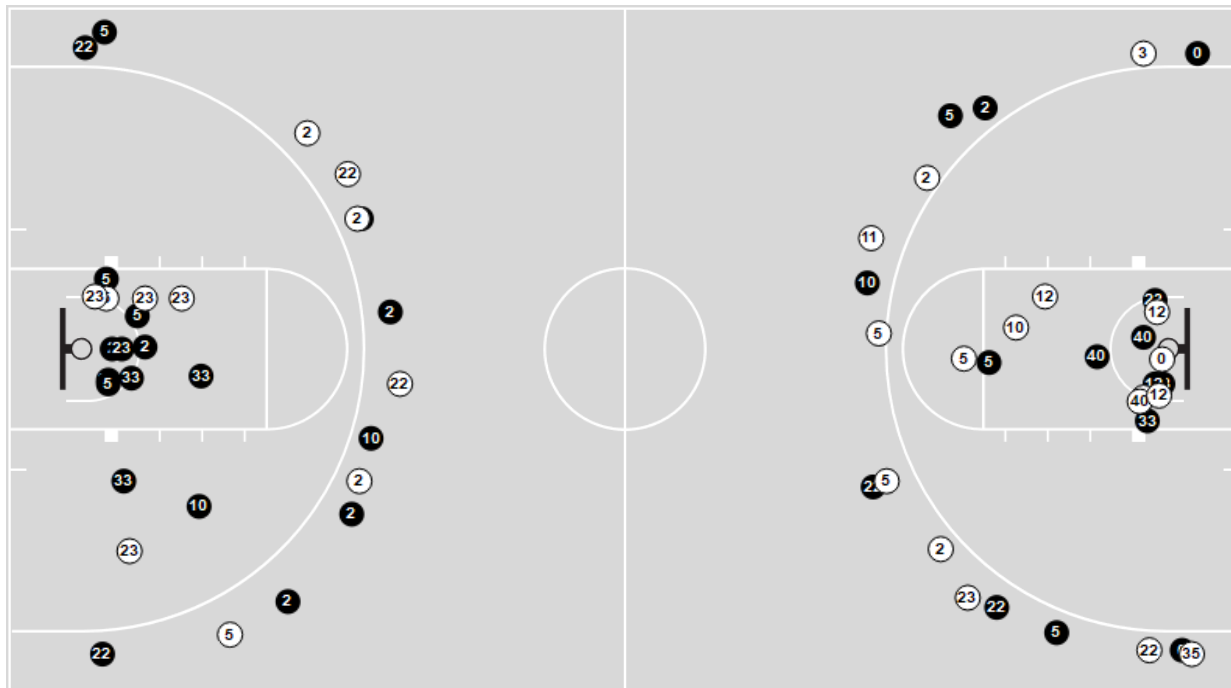

Players => All FG Types => All ; Results => All ;

Virginia Tech

All Field Goals