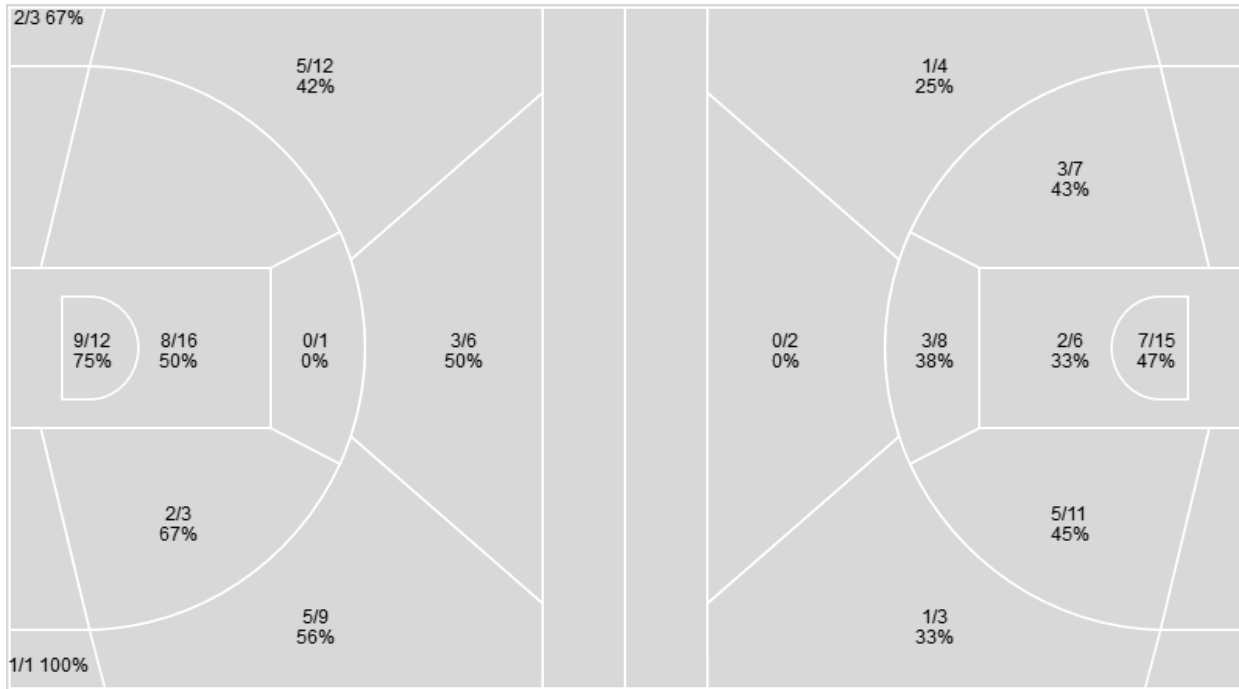

Players => All; FG Types => All; Results => All;

Players => All; FG Types => All; Results => All;

Virginia Tech

George Washington

Virginia Tech	M/A	%
Field Goals	35/63	56
2 Points	19/32	59
3 Points	16/31	52
Free Throws	6/9	67

George Washington	M/A	%
Field Goals	22/56	39
2 Points	20/47	43
3 Points	2/9	22
Free Throws	11/22	50