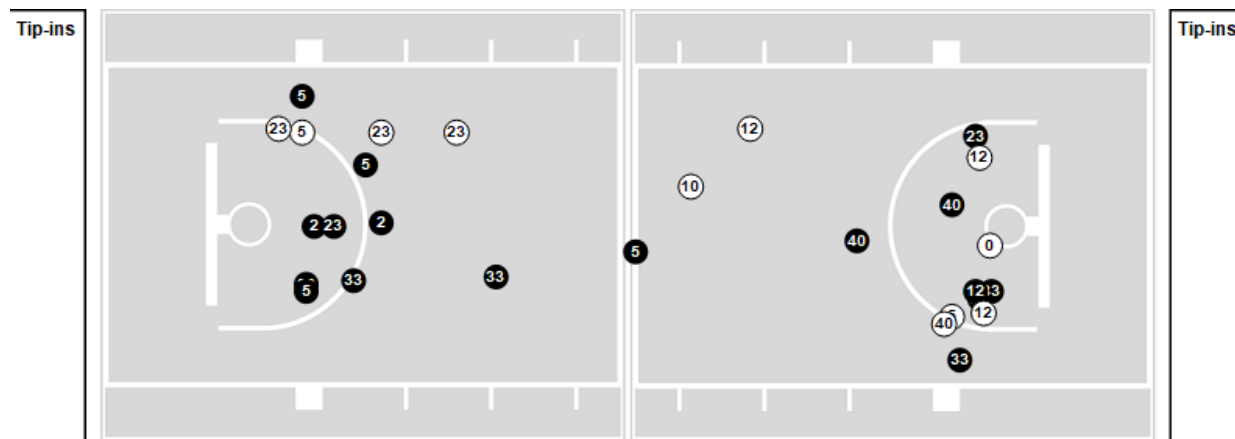

Shots in the Paint

● Made   ○ Missed   N - Player Number

Virginia Tech	M/A	%
Field Goals	35/63	56
2 Points	19/32	59
3 Points	16/31	52
Free Throws	6/9	67

Virginia Tech	M/A	%
Points in the Paint	34 (17 / 28)	61
Fast Break Points	8 (5/6)	83
Second Chance Points	11 (5/10)	50
Effective FG%	68