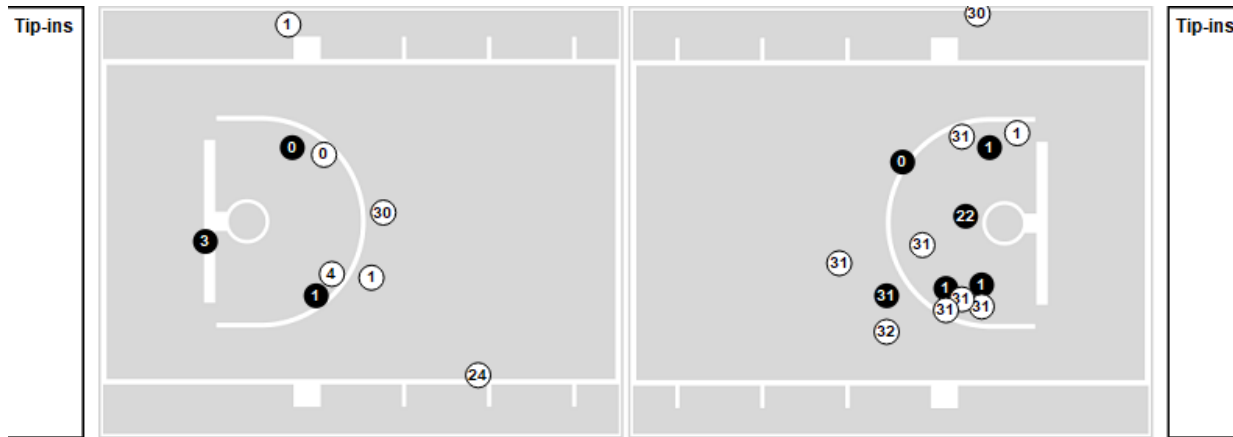

Shots in the Paint

N Made   **N** Missed   **N** - Player Number

George Washington	M/A	%
Field Goals	22/56	39
2 Points	20/47	43
3 Points	2/9	22
Free Throws	11/22	50

George Washington	M/A	%
Points in the Paint	18 (9 / 21)	43
Fast Break Points	2 (2/2)	100
Second Chance Points	4 (2/6)	33
Effective FG%	41