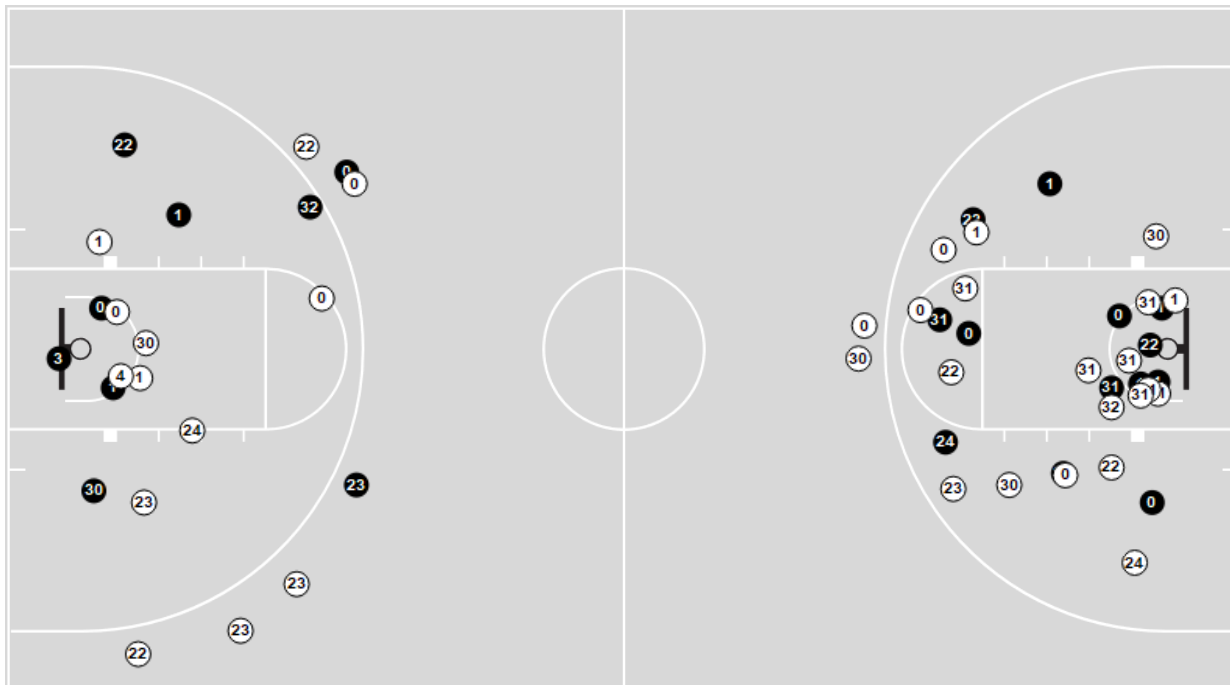

Players => All FG Types => All ; Results => All ;
George Washington

All Field Goals