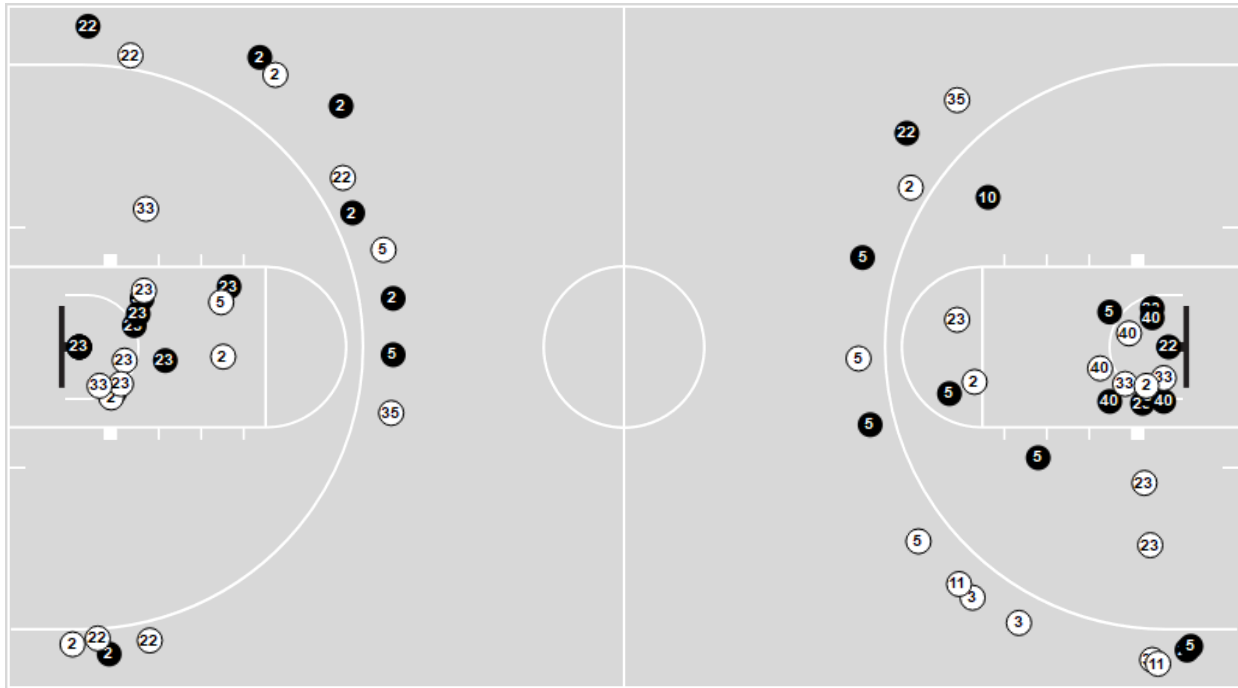

Players => All FG Types => All ; Results => All ;

Virginia Tech

All Field Goals