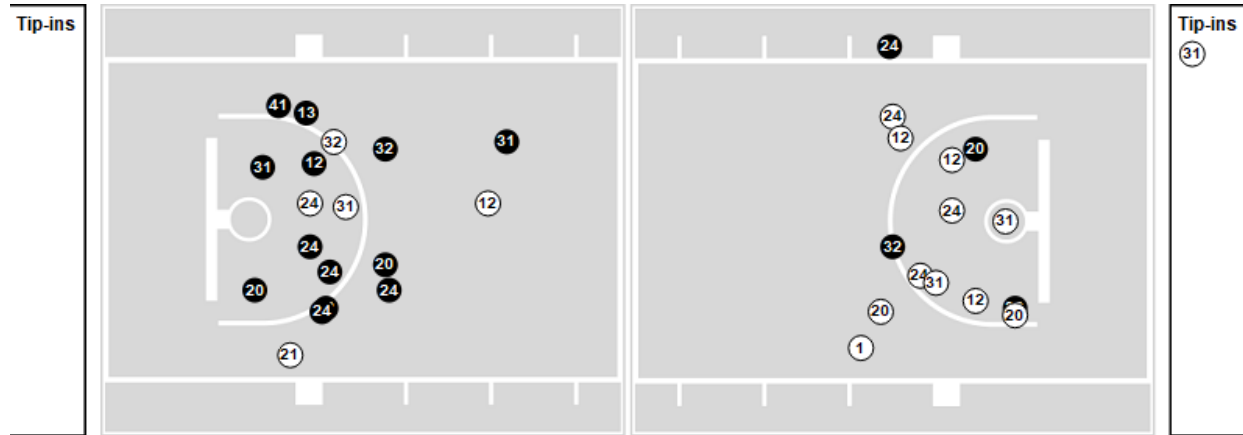

Shots in the Paint

● Made   ○ Missed   N - Player Number

Richmond	M/A	%
Field Goals	23/60	38
2 Points	18/35	51
3 Points	5/25	20
Free Throws	13/17	76

Richmond	M/A	%
Points in the Paint	32 (16 / 32)	50
Fast Break Points	7 (6/8)	75
Second Chance Points	7 (5/8)	63
Effective FG%	43