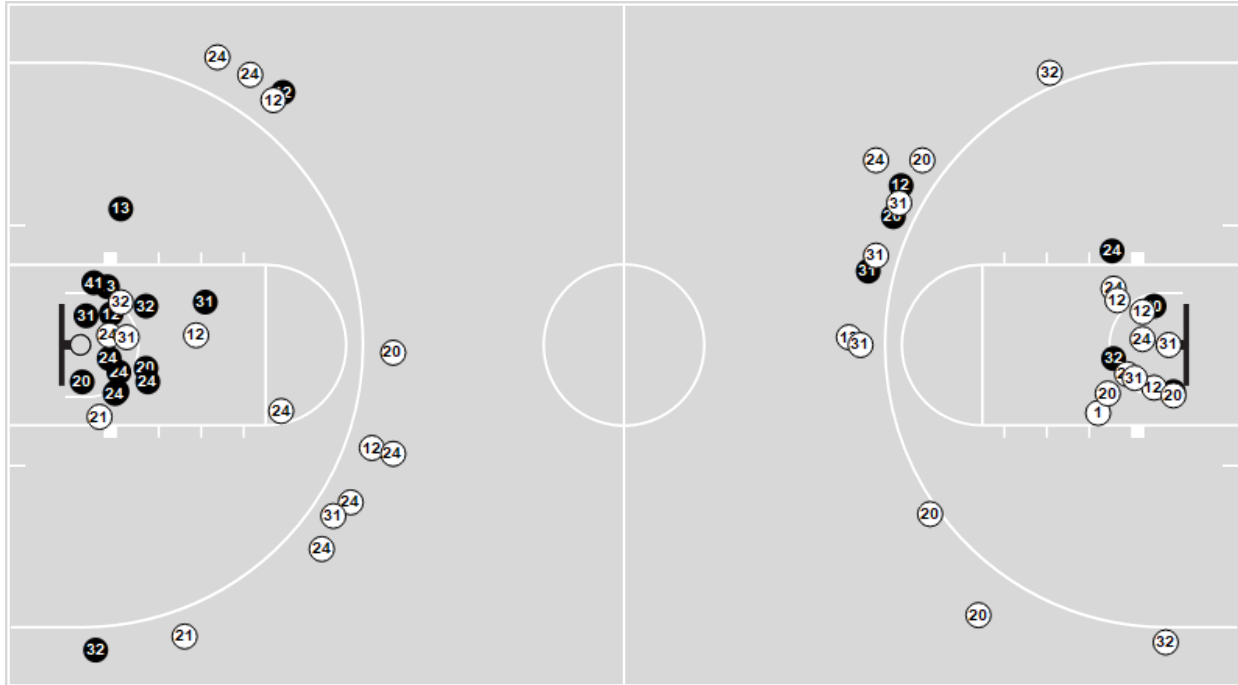

Players => All FG Types => All ; Results => All ;
Richmond

All Field Goals