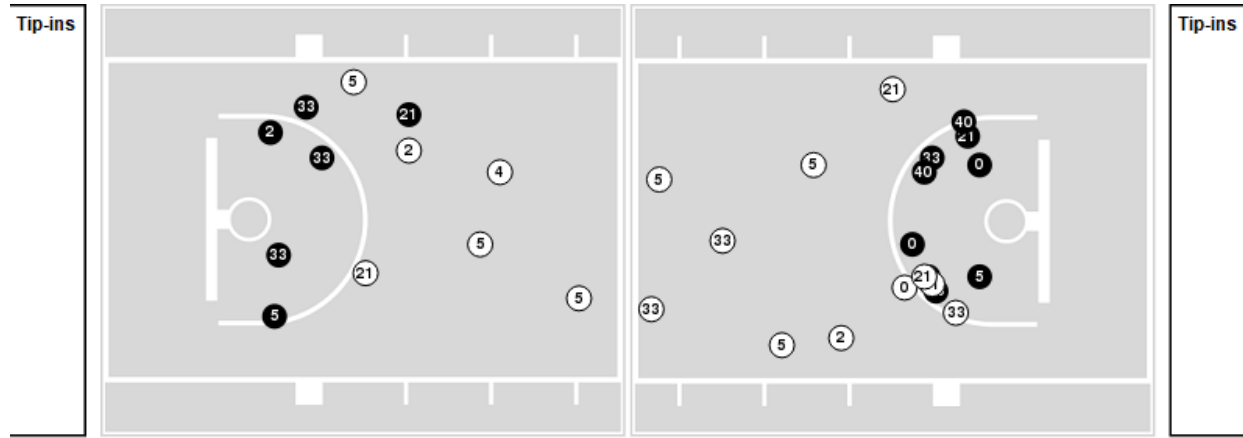

Blow Up Chart

● Made ○ Missed N - Player Number

Virginia Tech	M/A	%
Field Goals	28/67	42
2 Points	21/40	52
3 Points	7/27	26
Free Throws	2/5	40

Virginia Tech	M/A	%
Points in the Paint	32 (16 / 33)	48
Fast Break Points	6 (3/3)	100
Second Chance Points	11 (5/10)	50
Effective FG%	47