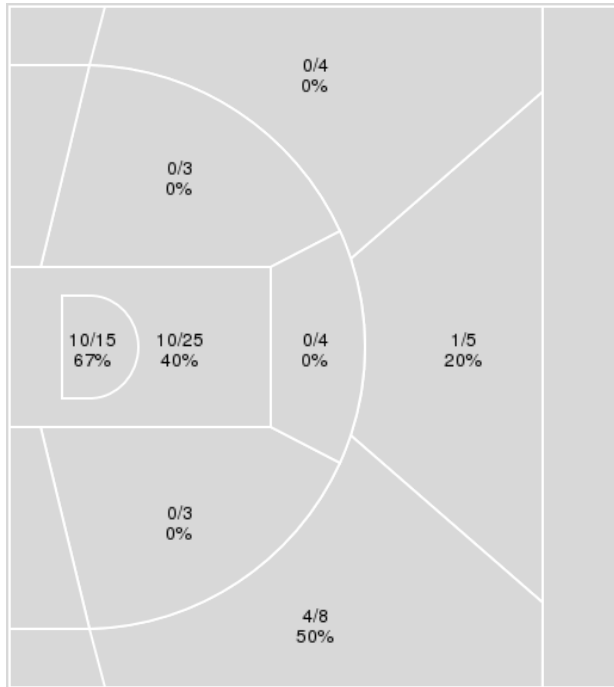

Virginia Tech at Syracuse

01/31/20 Carrier Dome, Syracuse
2019-20 Women's Basketball

Officials: Denise Brooks, Angela Lewis, Daryl Humphrey

{ Players => 00, 1, 2, 3, 4, 5, 10, 11, 12, 21, 22, 23, 25, 45; } FG Types => All; Results => All;

{ Players => 00, 2, 3, 4, 5, 10, 15, 21, 22, 23, 33, 35, 40; } FG Types => All; Results => All;

Syracuse

Virginia Tech

Syracuse	M/A	%
Field Goals	25/67	37
2 Points	20/50	40
3 Points	5/17	29
Free Throws	12/16	75

Virginia Tech	M/A	%
Field Goals	28/67	42
2 Points	21/40	52
3 Points	7/27	26
Free Throws	2/5	40