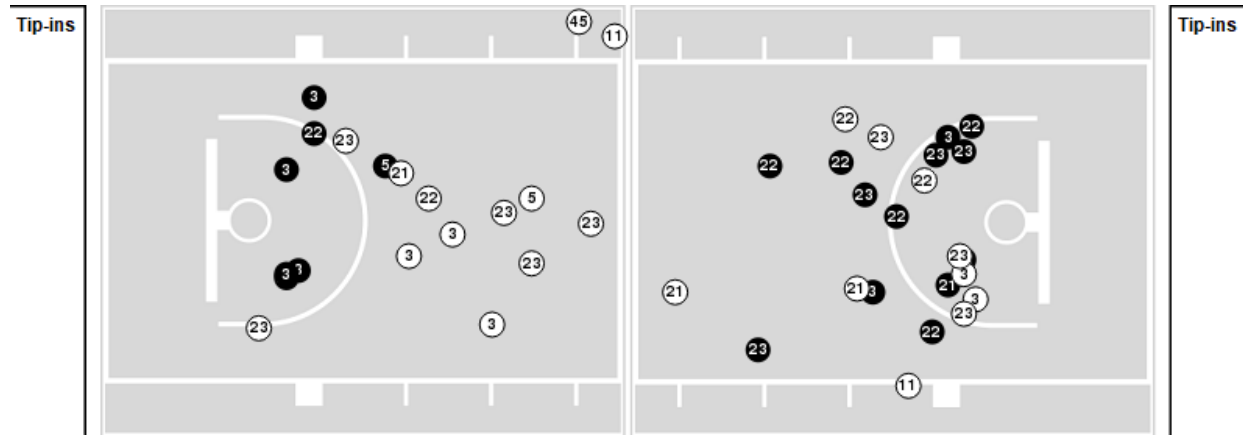

Officials: Denise Brooks, Angela Lewis, Daryl Humphrey

Players => 00, 1, 2, 3, 4, 5, 10, 11, 12, 21, 22, 23, 25, 45FG Types=>AllResults=>All

Syracuse

All Field Goals

Blow Up Chart

● Made ○ Missed N - Player Number