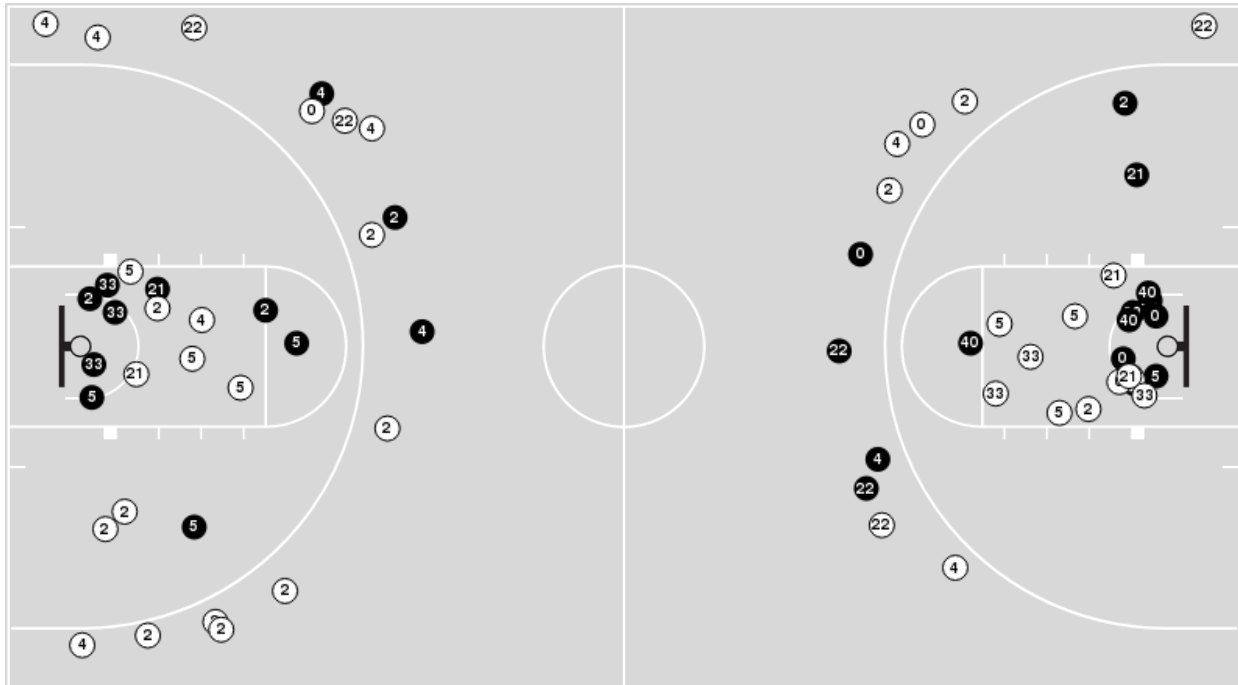

Officials: Denise Brooks, Angela Lewis, Daryl Humphrey

Players => 00, 2, 3, 4, 5, 10, 15, 21, 22, 23, 33, 35, 40FG Types=>AllResults=>All

Virginia Tech

All Field Goals