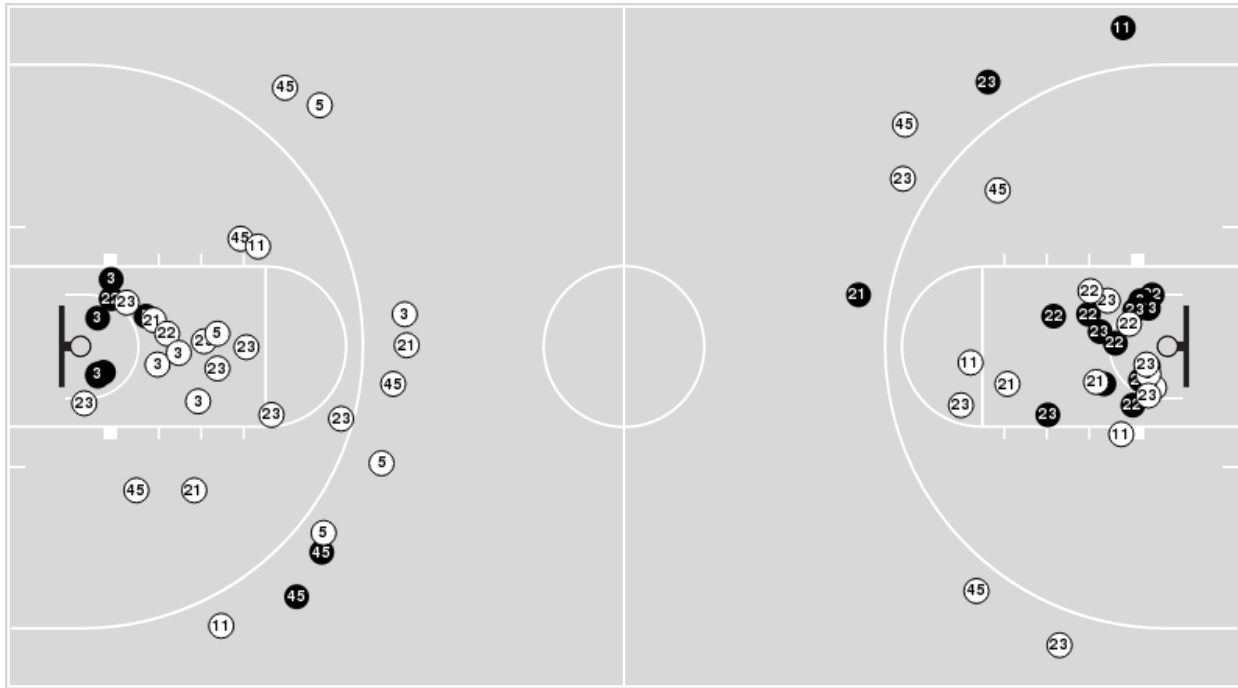

Officials: Denise Brooks, Angela Lewis, Daryl Humphrey

Players => 00, 1, 2, 3, 4, 5, 10, 11, 12, 21, 22, 23, 25, 45FG Types=>AllResults=>All

Syracuse

All Field Goals