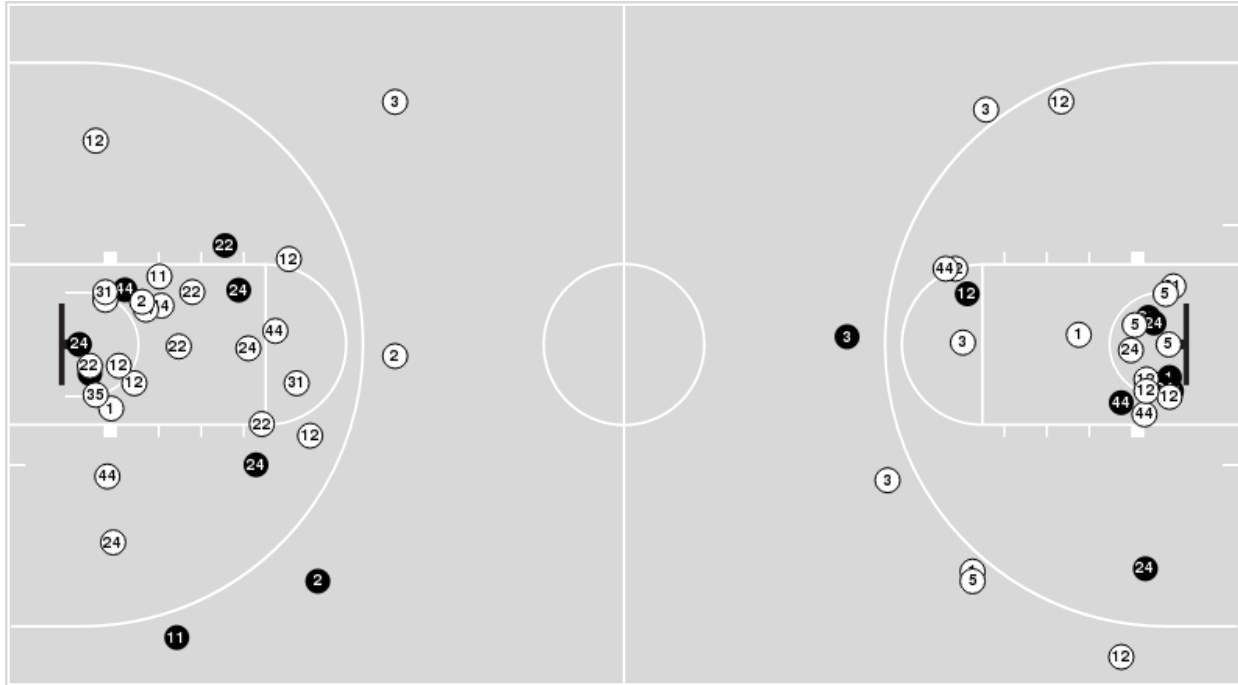

Officials: Bruce Morris, Thomas Danaher, Katie Lukanich

Players => 0, 1, 2, 3, 5, 11, 12, 21, 22, 24, 31, 32, 35, 44, 55FG Types=>AllResults=>All

Clemson

All Field Goals