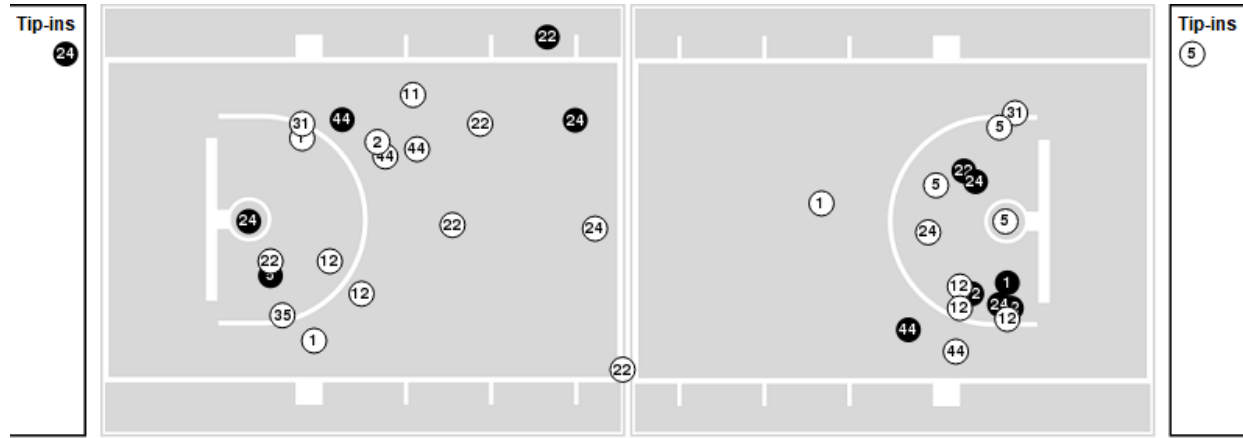

**Officials:** Bruce Morris, Thomas Danaher, Katie Lukanich

Players => 0, 1, 2, 3, 5, 11, 12, 21, 22, 24, 31, 32, 35, 44, 55FG Types=>AllResults=>All

**Clemson**

**All Field Goals**

**Blow Up Chart**

● Made ○ Missed N - Player Number