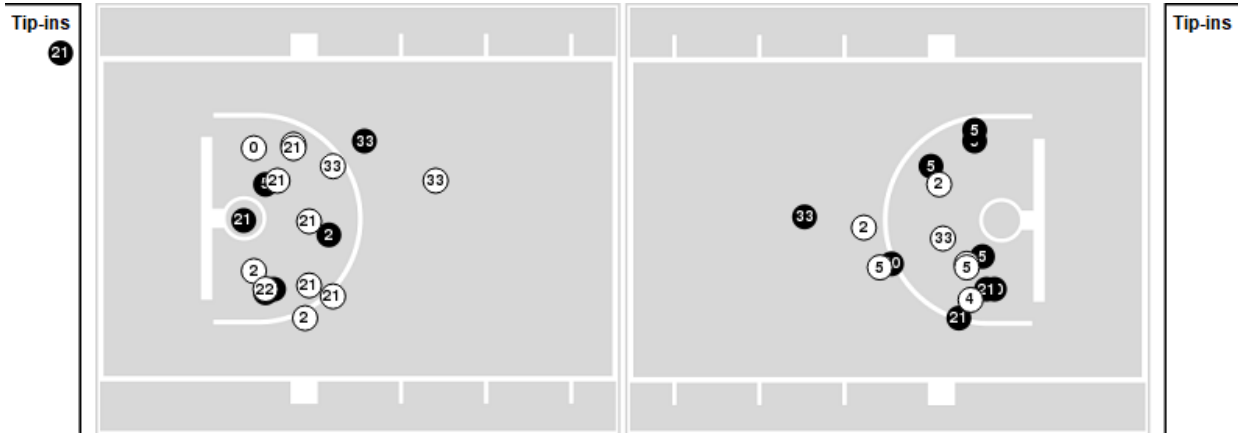

Blow Up Chart

● Made   ○ Missed   N - Player Number

Virginia Tech	M/A	%
Field Goals	29/73	40
2 Points	21/48	44
3 Points	8/25	32
Free Throws	5/7	71

Virginia Tech	M/A	%
Points in the Paint	30 (15 / 34)	44
Fast Break Points	18 (10/11)	91
Second Chance Points	10 (6/16)	38
Effective FG%	45