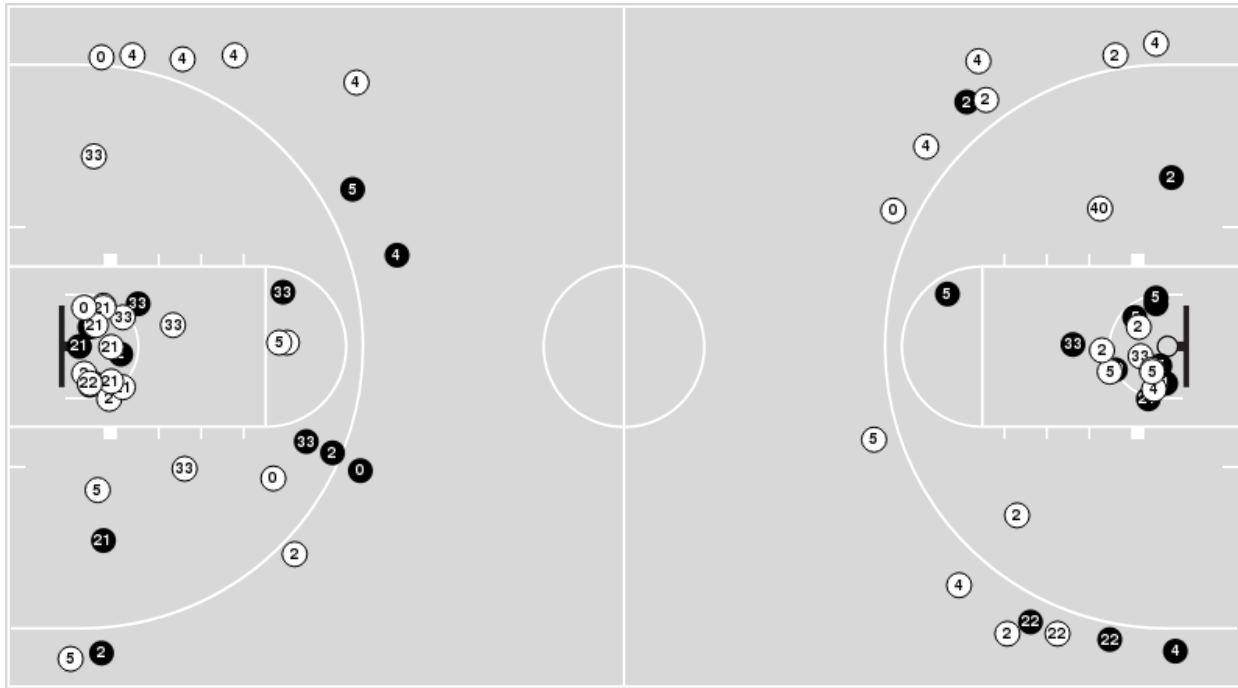

Officials: Bruce Morris, Thomas Danaher, Katie Lukanich

Players => 0, 2, 3, 4, 5, 10, 15, 21, 22, 23, 33, 35, 40 FG Types=>All Results=>All

Virginia Tech

All Field Goals