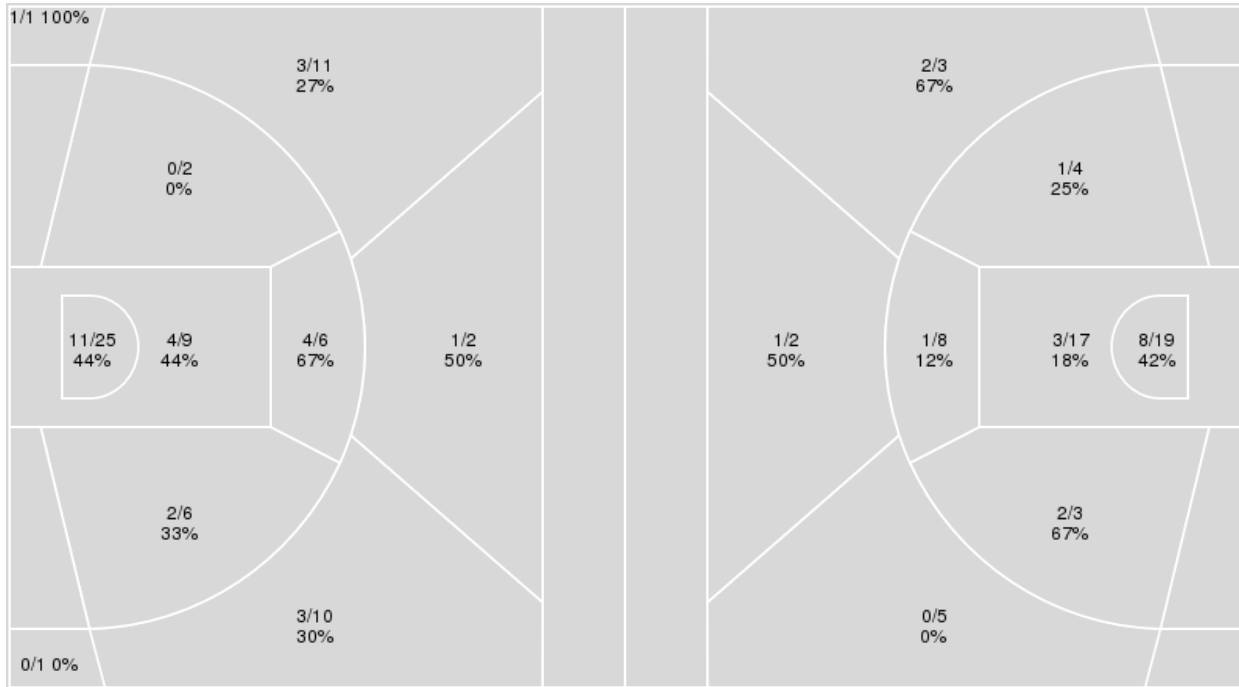

Officials: Bruce Morris, Thomas Danaher, Katie Lukanich

{ Players => 0, 2, 3, 4, 5, 10, 15, 21, 22, 23, 33, 35, 40; } FG Types => All; Results => All;

{ Players => 0, 1, 2, 3, 5, 11, 12, 21, 22, 24, 31, 32, 35, 44, 55; } FG Types => All; Results => All;

Virginia Tech

Clemson

Virginia Tech	M/A	%
Field Goals	29/73	40
2 Points	21/48	44
3 Points	8/25	32
Free Throws	5/7	71

Clemson	M/A	%
Field Goals	18/61	30
2 Points	15/51	29
3 Points	3/10	30
Free Throws	11/18	61