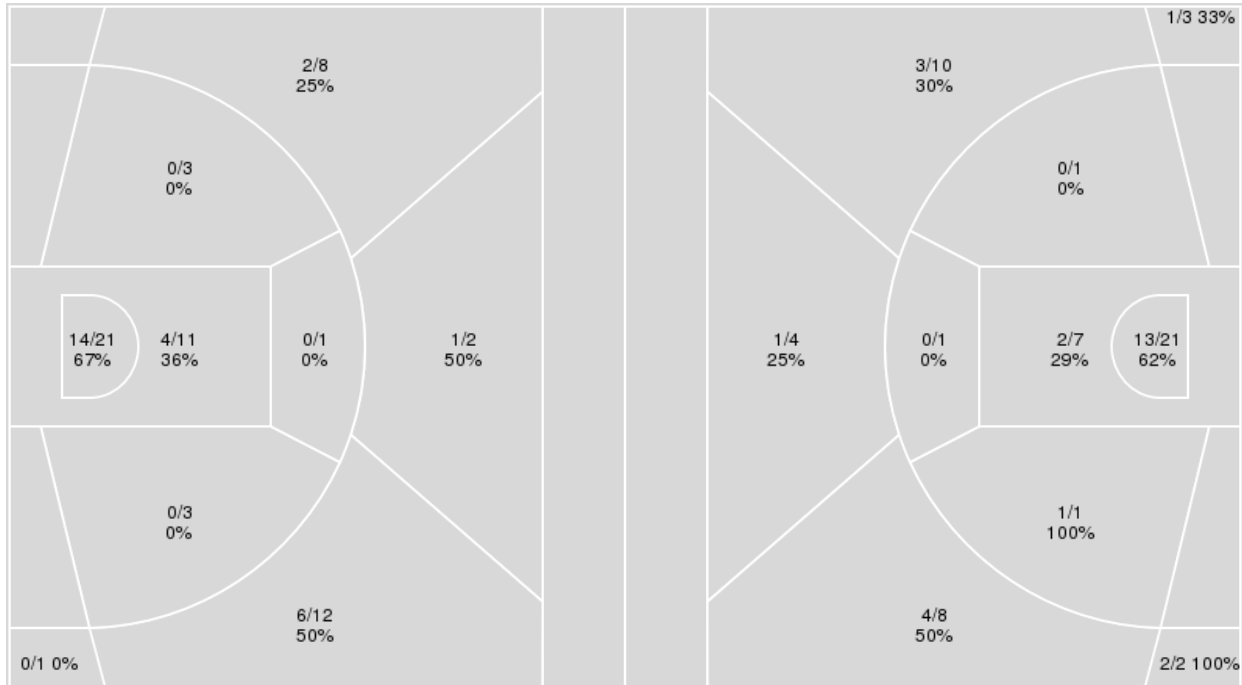

Virginia Tech at NC State

01/03/20 Reynolds Coliseum, Raleigh
2019-20 Women's Basketball

Officials: Dee Kantner, Karen Preato, Mark Berger

{ Players => All; } FG Types => All; Results => All;

{ Players => All; } FG Types => All; Results => All;

NC State

Virginia Tech

NC State	M/A	%
Field Goals	27/62	44
2 Points	18/39	46
3 Points	9/23	39
Free Throws	13/17	76

Virginia Tech	M/A	%
Field Goals	27/58	47
2 Points	16/31	52
3 Points	11/27	41
Free Throws	4/5	80