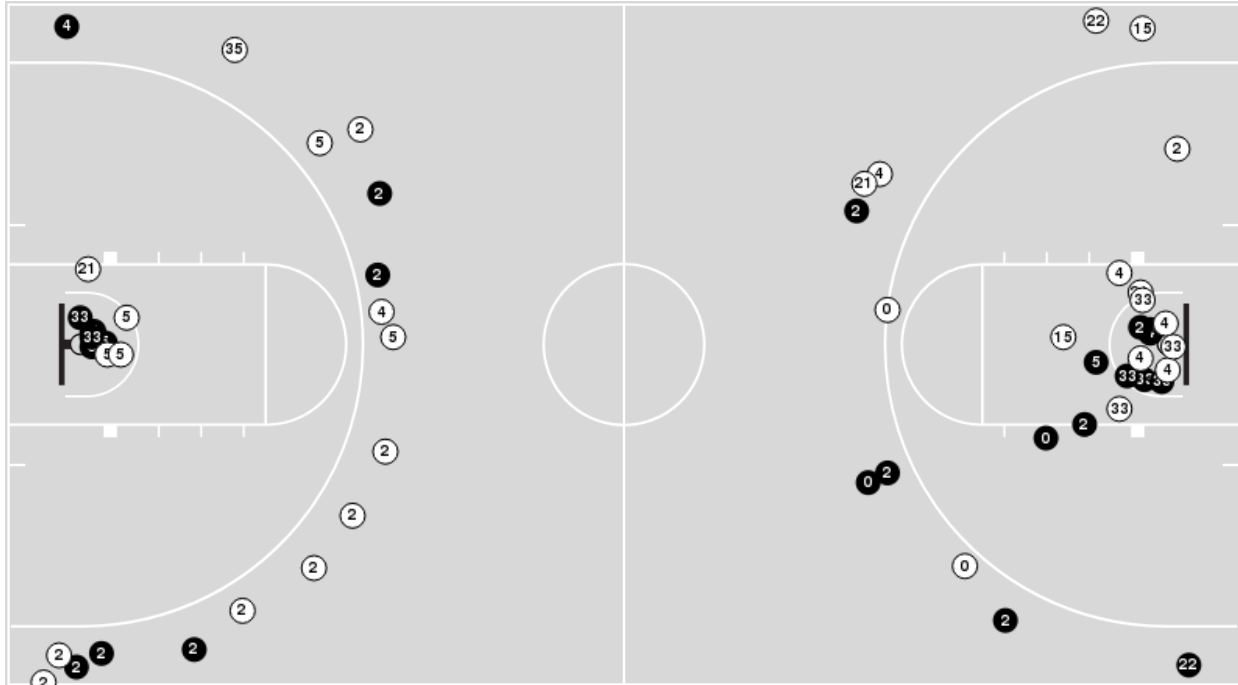

Players => AllFG Types=>AllResults=>All
Virginia Tech

All Field Goals