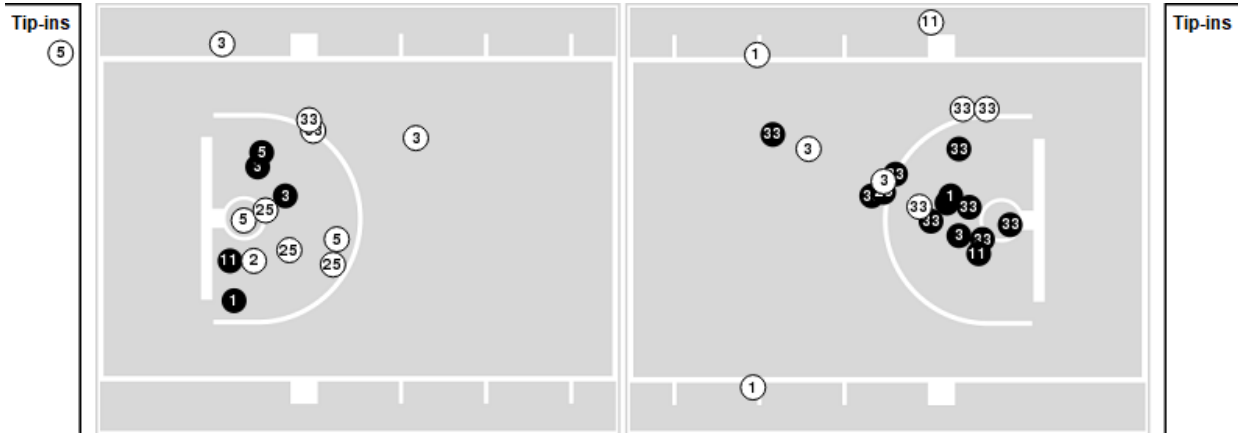

Blow Up Chart

● Made ○ Missed N - Player Number

NC State	M/A	%
Field Goals	27/62	44
2 Points	18/39	46
3 Points	9/23	39
Free Throws	13/17	76

NC State	M/A	%
Points in the Paint	36 (18 / 32)	56
Fast Break Points	13 (10/11)	91
Second Chance Points	9 (5/7)	71
Effective FG%	51