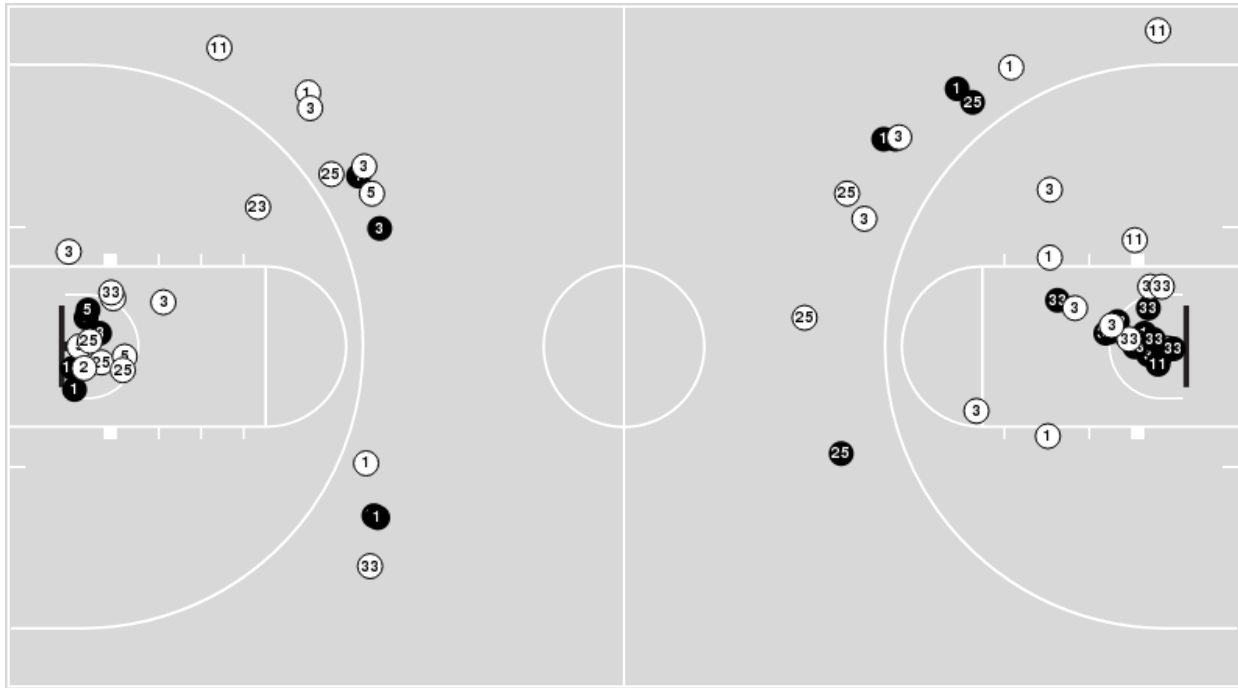

Officials: Dee Kantner, Karen Preato, Mark Berger

Players => AllFG Types=>AllResults=>All

NC State

All Field Goals