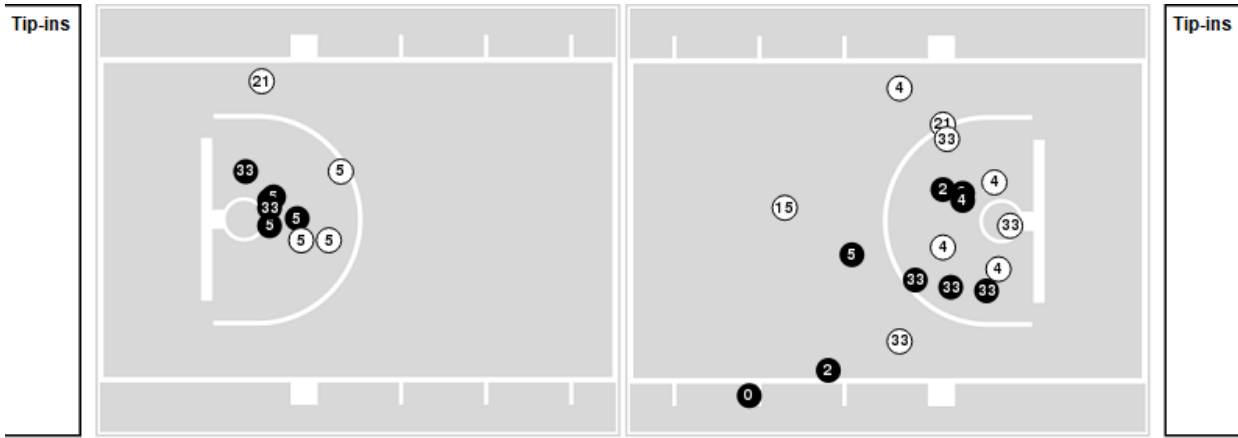

Blow Up Chart

● Made   ○ Missed   N - Player Number

Virginia Tech	M/A	%
Field Goals	27/58	47
2 Points	16/31	52
3 Points	11/27	41
Free Throws	4/5	80

Virginia Tech	M/A	%
Points in the Paint	30 (15 / 28)	54
Fast Break Points	7 (4/5)	80
Second Chance Points	8 (5/8)	63
Effective FG%	56