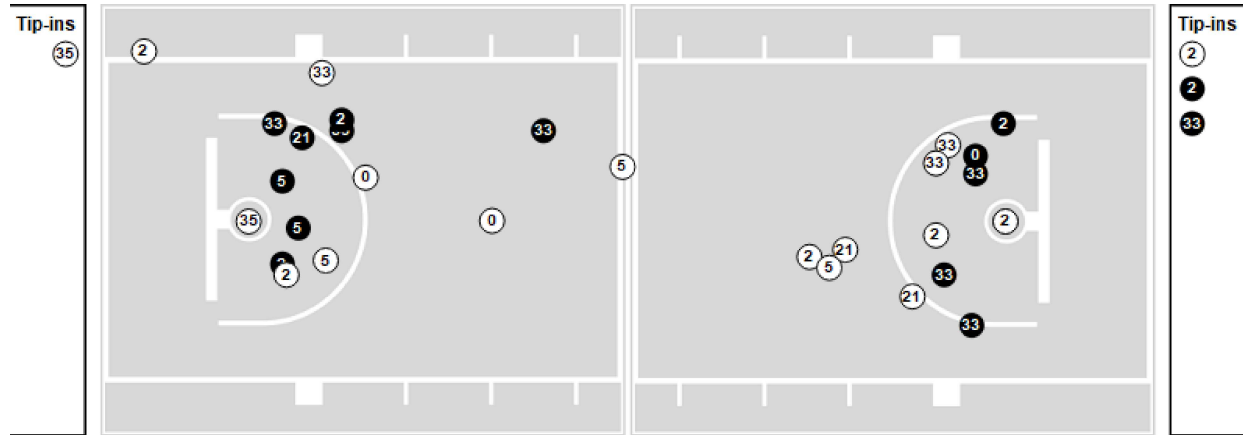

All Field Goals

Shots in the Paint

● Made ○ Missed N - Player Number

Virginia Tech	M/A	%
Field Goals	26/64	41
2 Points	20/39	51
3 Points	6/25	24
Free Throws	9/12	75

Virginia Tech	M/A	%
Points in the Paint	32 (16 / 31)	52
Fast Break Points	11 (7/7)	100
Second Chance Points	11 (6/10)	60
Effective FG%	45	