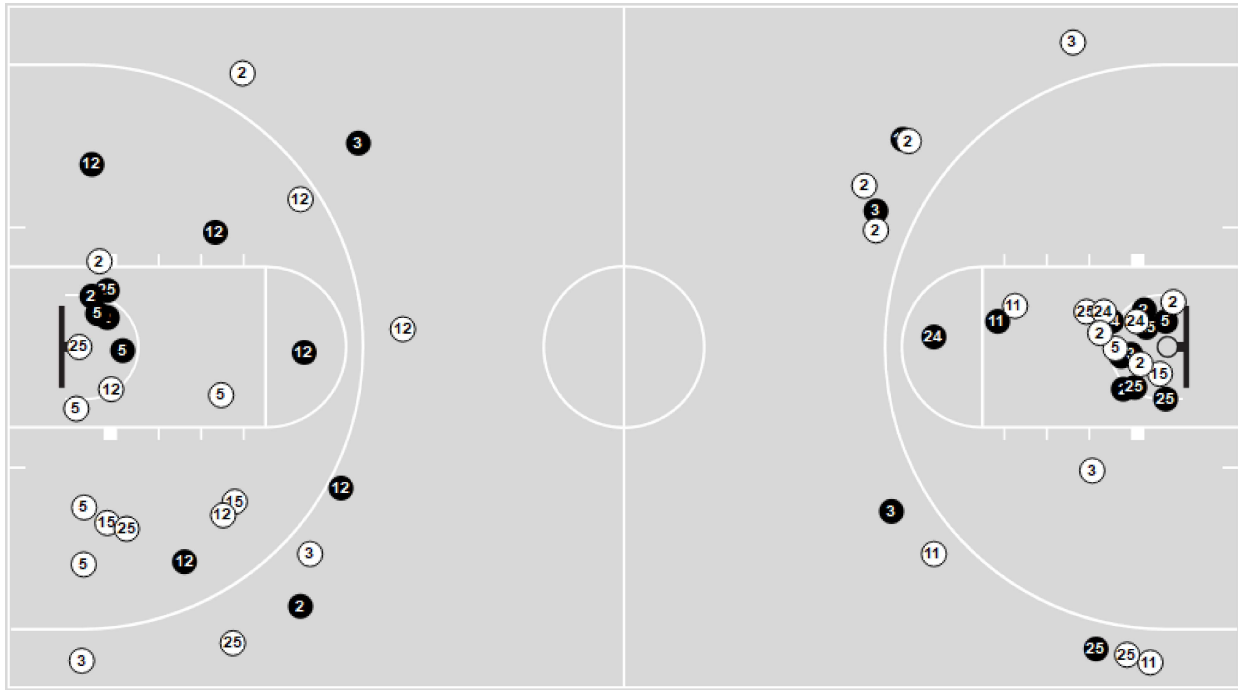

Officials: Daryl Humphrey, Tiara Cruse, Kevin Dillard

Players => All FG Types => All ; Results => All ;

Duke

All Field Goals