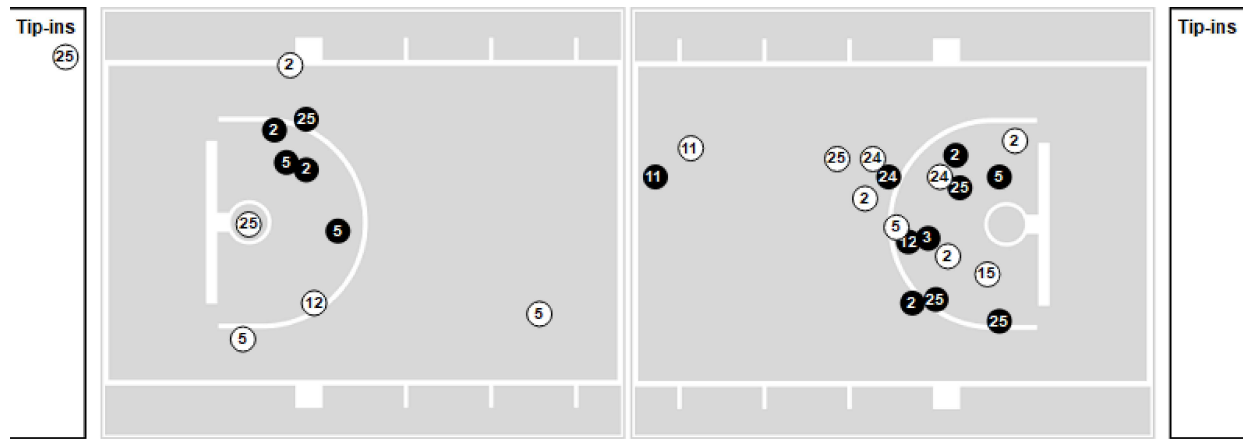

Officials: Daryl Humphrey, Tiara Cruse, Kevin Dillard

Players => All FG Types => All ; Results => All ;

Duke

All Field Goals

Shots in the Paint

● Made ○ Missed N - Player Number

Duke	M/A	%
Field Goals	27/61	44
2 Points	20/42	48
3 Points	7/19	37
Free Throws	11/15	73