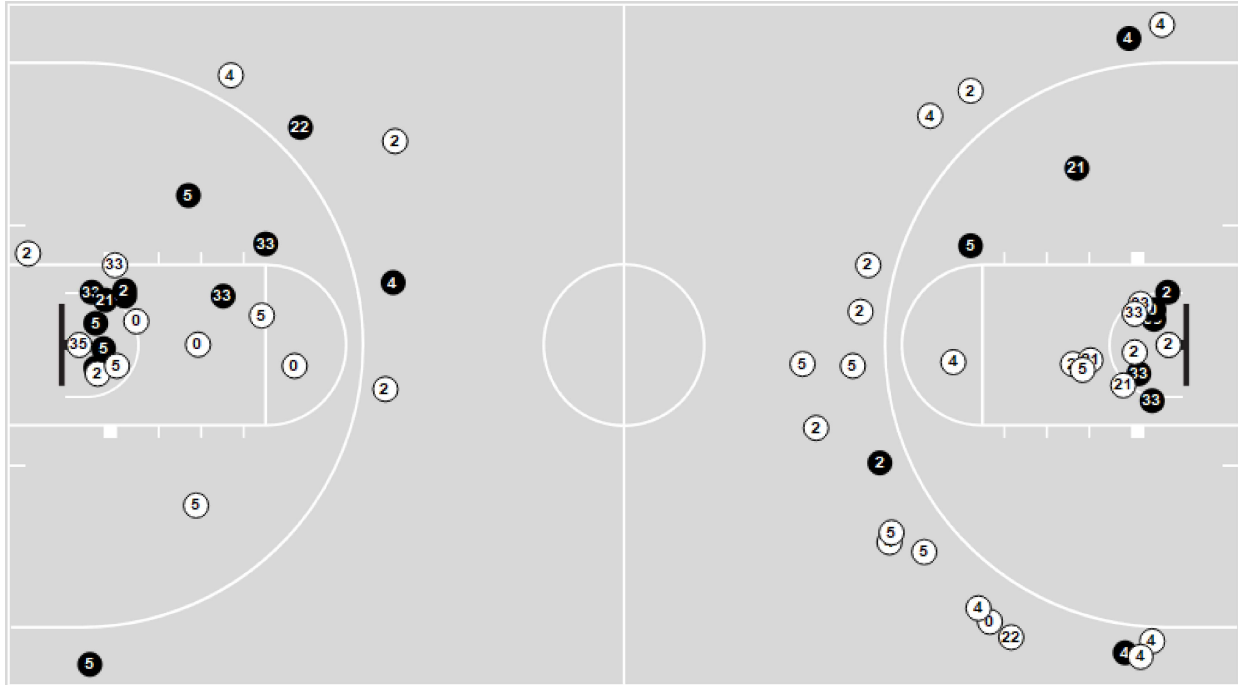

Players => All FG Types => All ; Results => All ;
Virginia Tech

All Field Goals