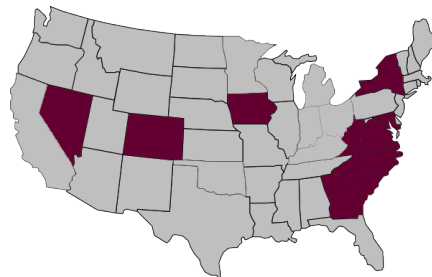

Record when team scores:

Runs	0	1	2	3	4	5	6	7	8	9	10+
W-L	0-2	2-1	1-1	1-0	3-1	5-2	4-0	3-1	7-0	4-0	15-0

Record when opponent scores:

Runs	0	1	2	3	4	5	6	7	8	9	10+
W-L	22-0	11-0	3-0	2-2	1-0	3-0	2-0	1-2	0-2	0-0	0-2

Record when leading after:

Inn.	1	2	3	4	5	6
W-L	28-1	34-2	40-3	43-2	30-1	27-1

Record when trailing after:

Inn.	1	2	3	4	5	6
W-L	2-2	2-3	0-2	0-6	1-4	0-5

Record when tied after:

Inn.	1	2	3	4	5	6
W-L	15-5	9-3	5-3	2-0	0-1	1-0

WHERE THEY AT

- Tech has 23 players on the squad who represent 10 states, including three out West and two each from the Midwest and Northeast.
- Virginia is where the most players (9) are from on the team, making up 39 percent.
- Tech boasts two players each from five states, including Georgia, Iowa, Nevada, North Carolina and South Carolina.

STATES

Virginia (9)

#00	Jada Crittendon	#3	Keely Rochard
#5	Dani Hugney	#6	Lauren Duff
#11	Cana Davis	#16	Meredith Slaw
#18	Mackenzie Lawter	#22	Mara Strum
#31	Kayleigh Addington		

STATES

Georgia (2)

#7	Keara Napoli	#8	Kelsey Bennett

Iowa (2)

#20	Sierra Walton	#29	Maddi Banks

Nevada (2)

#21	Stacy Kalt	#28	Grace Chavez

North Carolina (2)

#14	Emma Strouth	#25	Carrie Eberle

South Carolina (2)

#4	Darby Trull	#13	Caitlyn Nolan

Colorado (1)

#9	Al Velazquez

Maryland (1)

#19	Kinsey Johnson

New York (1)

#10	Olivia Lattin

West Virginia (1)

#2	Jayne Bailey