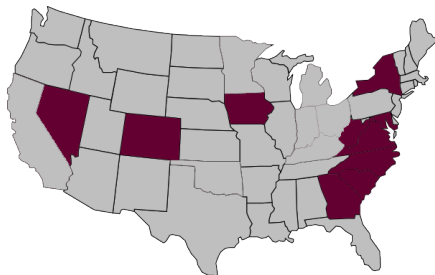

Maryland (1)

#19 Kinsey Johnson
--------------------

New York (1)

#10 Olivia Lattin
-------------------

West Virginia (1)

#2 Jayme Bailey
-----------------

**WHEN THE LONG BALL...**

- If a player under Coach D'Amour hits a home run, the outcome is likely over. D'Amour is 37-10 when there is a homer and 50-4 if two or more.