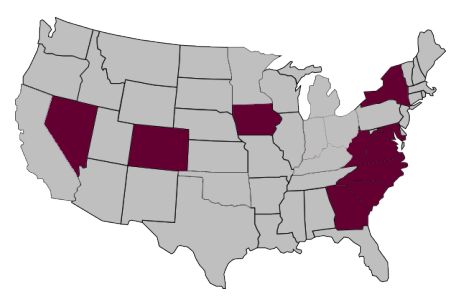

Record when team scores:

Runs	0	1	2	3	4	5	6	7	8	9	10+
W-L	0-1	1-0	0-1	0-0	3-0	4-2	2-0	2-1	3-0	3-0	12-0

Record when opponent scores:

Runs	0	1	2	3	4	5	6	7	8	9	10+
W-L	13-0	7-0	2-0	2-0	1-0	2-0	2-0	1-2	0-1	0-0	0-2

Record when leading after:

Inn.	1	2	3	4	5	6
W-L	16-1	23-1	27-2	29-1	19-0	17-0

Record when trailing after:

Inn.	1	2	3	4	5	6
W-L	1-2	1-3	0-2	0-4	1-2	0-3

Record when tied after:

Inn.	1	2	3	4	5	6
W-L	13-2	6-1	3-1	1-0	0-1	1-0

WHERE THEY AT

- Tech has 23 players on the squad who represent 10 states, including three out West and two each from the Midwest and Northeast.
- Virginia is where the most players (9) are from on the team, making up 39 percent.
- Tech boasts two players each from five states, including Georgia, Iowa, Nevada, North Carolina and South Carolina.

STATES

1. Virginia (9)

#00	Jada Crittendon	#3	Keely Rocharad
#5	Dani Hugney	#6	Lauren Duff
#11	Cana Davis	#16	Meredith Slaw
#18	Mackenzie Lawter	#22	Mara Strum
#31	Kayleigh Addington		

STATES

1. Georgia (2)

#7	Keara Napoli	#8	Kelsey Bennett

3. Iowa (2)

#20	Sierra Walton	#29	Maddi Banks

5. Nevada (2)

#21	Stacy Kalt	#28	Grace Chavez

7. North Carolina (2)

#14	Emma Strouth	#25	Carrie Eberle

9. South Carolina (2)

#4	Darby Trull	#13	Caitlyn Nolan

11. Colorado (1)

#9	Al Velazquez

13. Maryland (1)

#19	Kinsey Johnson

15. New York (1)

#10	Olivia Lattin

17. West Virginia (1)

#2	Jayne Bailey