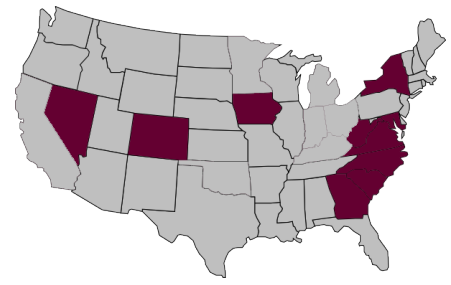

Record when team scores:

Runs	0	1	2	3	4	5	6	7	8	9	10+
W-L	0-2	2-1	1-1	1-0	3-1	5-2	3-0	3-1	5-0	4-0	13-0

Record when opponent scores:

Runs	0	1	2	3	4	5	6	7	8	9	10+
W-L	21-0	9-0	2-0	2-2	1-0	2-0	2-0	1-2	0-2	0-0	0-2

Record when leading after:

Inn.	1	2	3	4	5	6
W-L	24-1	31-2	35-3	38-2	26-1	24-1

Record when trailing after:

Inn.	1	2	3	4	5	6
W-L	1-2	1-3	0-2	0-6	1-4	0-5

Record when tied after:

Inn.	1	2	3	4	5	6
W-L	15-5	8-3	5-3	2-0	0-1	1-0

WHERE THEY AT

- Tech has 23 players on the squad who represent 10 states, including three out West and two each from the Midwest and Northeast.
- Virginia is where the most players (9) are from on the team, making up 39 percent.
- Tech boasts two players each from five states, including Georgia, Iowa, Nevada, North Carolina and South Carolina.

STATES

Virginia (9)

#00 Jada Crittendon	#3 Keely Rochar
#5 Dani Hugney	#6 Lauren Duff
#11 Cana Davis	#16 Meredith Slaw
#18 Mackenzie Lawter	#22 Mara Strum
#31 Kayleigh Addington	

STATES

Georgia (2)

#7 Keara Napoli	#8 Kelsey Bennett

Iowa (2)

#20 Sierra Walton	#29 Maddi Banks

Nevada (2)

#21 Stacy Kalt	#28 Grace Chavez

North Carolina (2)

#14 Emma Strouth	#25 Carrie Eberle

South Carolina (2)

#4 Darby Trull	#13 Caitlyn Nolan

Colorado (1)

#9 Al Velazquez

Maryland (1)

#19 Kinsey Johnson

New York (1)

#10 Olivia Lattin

West Virginia (1)

#2 Jayme Bailey

WHEN THE LONG BALL...

- If a player under Coach D'Amour hits a home run, the outcome is likely over. D'Amour is 36-9 when there is a homer and 46-3 if two or more.