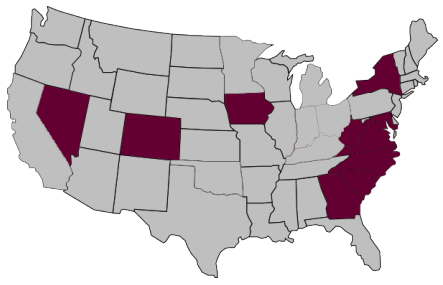

Record when team scores:

Runs	0	1	2	3	4	5	6	7	8	9	10+
W-L	0-1	2-1	1-1	1-0	3-0	4-2	3-0	3-1	5-0	4-0	13-0

Record when opponent scores:

Runs	0	1	2	3	4	5	6	7	8	9	10+
W-L	20-0	9-0	2-0	2-1	1-0	2-0	2-0	1-2	0-1	0-0	0-2

Record when leading after:

Inn.	1	2	3	4	5	6
W-L	23-1	30-2	34-3	37-2	25-1	23-1

Record when trailing after:

Inn.	1	2	3	4	5	6
W-L	1-2	1-3	0-2	0-4	1-2	0-3

Record when tied after:

Inn.	1	2	3	4	5	6
W-L	15-3	8-1	5-1	2-0	0-1	1-0

WHERE THEY AT

- Tech has 23 players on the squad who represent 10 states, including three out West and two each from the Midwest and Northeast.
- Virginia is where the most players (9) are from on the team, making up 39 percent.
- Tech boasts two players each from five states, including Georgia, Iowa, Nevada, North Carolina and South Carolina.

STATES

Virginia (9)

#00 Jada Crittendon	#3 Keely Rochar
#5 Dani Hugney	#6 Lauren Duff
#11 Cana Davis	#16 Meredith Slaw
#18 Mackenzie Lawter	#22 Mara Strum
#31 Kayleigh Addington	

STATES

Georgia (2)

#7 Keara Napoli	#8 Kelsey Bennett

Iowa (2)

#20 Sierra Walton	#29 Maddi Banks

Nevada (2)

#21 Stacy Kalt	#28 Grace Chavez

North Carolina (2)

#14 Emma Strouth	#25 Carrie Eberle

South Carolina (2)

#4 Darby Trull	#13 Caitlyn Nolan

Colorado (1)

#9 Al Velazquez

Maryland (1)

#19 Kinsey Johnson

New York (1)

#10 Olivia Lattin

West Virginia (1)

#2 Jayme Bailey

WHEN THE LONG BALL...

- If a player under Coach D'Amour hits a home run, the outcome is likely over. D'Amour is 36-9 when there is a homer and 46-3 if two or more.