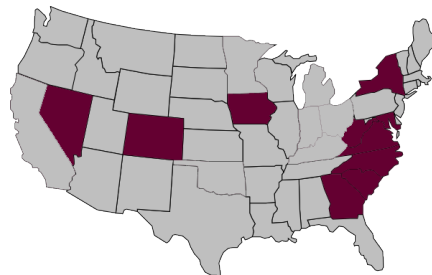

Record when team scores:

Runs	0	1	2	3	4	5	6	7	8	9	10+
W-L	0-1	1-1	1-1	1-0	3-0	4-2	3-0	2-1	3-0	3-0	13-0

Record when opponent scores:

Runs	0	1	2	3	4	5	6	7	8	9	10+
W-L	16-0	8-0	2-0	2-1	1-0	2-0	2-0	1-2	0-1	0-0	0-2

Record when leading after:

Inn.	1	2	3	4	5	6
W-L	19-1	26-2	30-3	33-2	22-1	20-1

Record when trailing after:

Inn.	1	2	3	4	5	6
W-L	1-2	1-3	0-2	0-4	1-2	0-3

Record when tied after:

Inn.	1	2	3	4	5	6
W-L	14-3	7-1	4-1	1-0	0-1	1-0

WHERE THEY AT

- Tech has 23 players on the squad who represent 10 states, including three out West and two each from the Midwest and Northeast.
- Virginia is where the most players (9) are from on the team, making up 39 percent.
- Tech boasts two players each from five states, including Georgia, Iowa, Nevada, North Carolina and South Carolina.

STATES

Virginia (9)

#00	Jada Crittendon	#3	Keely Rocharad
#5	Dani Hugney	#6	Lauren Duff
#11	Cana Davis	#16	Meredith Slaw
#18	Mackenzie Lawter	#22	Mara Strum
#31	Kayleigh Addington		

STATES

Georgia (2)

#7	Keara Napoli	#8	Kelsey Bennett

Iowa (2)

#20	Sierra Walton	#29	Maddi Banks

Nevada (2)

#21	Stacy Kalt	#28	Grace Chavez

North Carolina (2)

#14	Emma Strouth	#25	Carrie Eberle

South Carolina (2)

#4	Darby Trull	#13	Caitlyn Nolan

Colorado (1)

#9	Al Velazquez

Maryland (1)

#19	Kinsey Johnson

New York (1)

#10	Olivia Lattin

West Virginia (1)

#2	Jayne Bailey