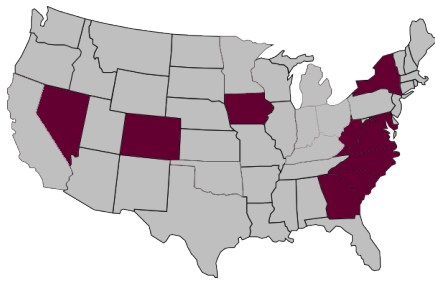

D'AMOUR'S RECORD WHEN...

Total:	112-42
Conference:	38-11
Nonconference:	74-31
Home:	53-18
Away:	33-15
Neutral:	26-9
Day:	83-27
Night:	29-15
1-Run games:	25-14
2-Run games:	14-4
5+Run games:	49-14
Extra innings:	7-5
Shutouts:	35-10
Scoring 0-2 runs:	10-21
Scoring 3-5 runs:	37-17
Scoring 6-9 runs:	46-3
Scoring 10+ runs:	20-0
Opponent 0-2 runs:	79-6
Opponent 3-5 runs:	27-13
Opponent 6-9 runs:	6-19
Opponent 10+ runs:	0-5
Scored in 1st inning:	51-8
Scores first:	90-14
Opp. scores first:	22-28
After 4 leading:	82-4
After 4 trailing:	9-27
After 4 tied:	15-11
After 5 leading:	82-4
After 5 trailing:	6-29
After 5 tied:	13-7
After 6 leading:	76-2
After 6 trailing:	4-28
After 6 tied:	10-6
Hit 0 home runs:	35-31
Hit 1 home run:	36-8
Hit 2+ home runs:	41-3
Opponent 0 home runs:	77-18
Opponent 1 home run:	27-16
Opponent 2+ HRs:	7-8
Made 0 errors:	49-19
Made 1 error:	40-13
Made 2+ errors:	21-10
Opp. made 0 errors:	35-14
Opp. made 1 error:	40-14
Opp. made 2+ errors:	37-14
Out-hit opponent:	91-6
Out-hit by opponent:	13-29
Hits are tied:	7-7

GAMES SUMMARY