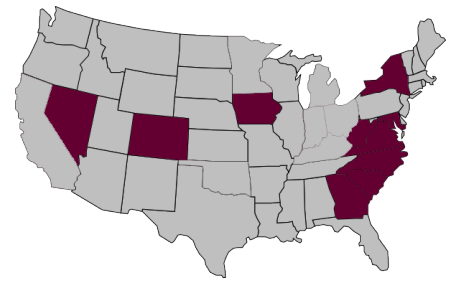

Record when team scores:											
Runs	0	1	2	3	4	5	6	7	8	9	10+
W-L	0-1	0-0	0-1	0-0	2-0	2-1	2-0	2-0	2-0	0-0	6-0

Record when opponent scores:											
Runs	0	1	2	3	4	5	6	7	8	9	10+
W-L	9-0	2-0	0-0	2-0	0-0	1-0	2-0	0-1	0-1	0-0	0-1

Record when leading after:											
Inn.	1	2	3	4	5	6					
W-L	9-1	13-1	15-2	16-0	12-0	11-0					

Record when trailing after:											
Inn.	1	2	3	4	5	6					
W-L	0-0	1-1	0-1	0-3	0-1	0-1					

Record when tied after:											
Inn.	1	2	3	4	5	6					
W-L	7-2	2-1	1-0	0-0	0-0	0-0					

WHERE THEY AT

- Tech has 24 players on the squad who represent 10 states, including three out West and two each from the Midwest and Northeast.
- Virginia is where the most players (10) are from on the team, making up 42 percent.
- Tech boasts two players each from five states, including Georgia, Iowa, Nevada, North Carolina and South Carolina.

STATES

Virginia (10)

#00	Jada Crittendon	#3	Keely Rochard
#5	Dani Hugney	#6	Lauren Duff
#11	Cana Davis	#12	Hannah Jones
#16	Meredith Slaw	#18	Mackenzie Lawter
#22	Mara Strum	#31	Kayleigh Addington

STATES

Georgia (2)

#7	Keara Napoli	#8	Kelsey Bennett

Iowa (2)

#20	Sierra Walton	#29	Maddi Banks

Nevada (2)

#21	Stacy Kalt	#28	Grace Chavez

North Carolina (2)

#14	Emma Strouth	#25	Carrie Eberle

South Carolina (2)

#4	Darby Trull	#13	Caitlyn Nolan

Colorado (1)

#9	Al Velazquez

Maryland (1)

#19	Kinsey Johnson

New York (1)

#10	Olivia Lattin

West Virginia (1)

#2	Jayne Bailey