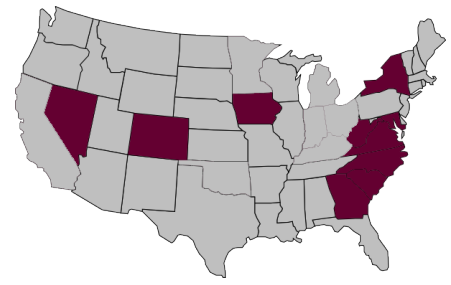

Record when team scores:											
Runs	0	1	2	3	4	5	6	7	8	9	10+
W-L	0-1	1-0	0-1	0-0	3-0	4-1	2-0	2-1	3-0	3-0	10-0

Record when opponent scores:											
Runs	0	1	2	3	4	5	6	7	8	9	10+
W-L	13-0	6-0	2-0	2-0	1-0	1-0	2-0	1-1	0-1	0-0	0-2

Record when leading after:						
Inn.	1	2	3	4	5	6
W-L	15-1	21-1	25-2	27-0	18-0	17-0

Record when trailing after:						
Inn.	1	2	3	4	5	6
W-L	1-1	1-2	0-2	0-4	1-2	0-2

Record when tied after:						
Inn.	1	2	3	4	5	6
W-L	12-2	6-1	3-0	1-0	0-0	1-0

WHERE THEY AT

- Tech has 23 players on the squad who represent 10 states, including three out West and two each from the Midwest and Northeast.
- Virginia is where the most players (9) are from on the team, making up 39 percent.
- Tech boasts two players each from five states, including Georgia, Iowa, Nevada, North Carolina and South Carolina.

STATES

Virginia (9)

#00	Jada Crittendon	#3	Keely Rochar
#5	Dani Hugney	#6	Lauren Duff
#11	Cana Davis	#16	Meredith Slaw
#18	Mackenzie Lawter	#22	Mara Strum
#31	Kayleigh Addington		

STATES

Georgia (2)

#7	Keara Napoli	#8	Kelsey Bennett

Iowa (2)

#20	Sierra Walton	#29	Maddi Banks

Nevada (2)

#21	Stacy Kalt	#28	Grace Chavez

North Carolina (2)

#14	Emma Strouth	#25	Carrie Eberle

South Carolina (2)

#4	Darby Trull	#13	Caitlyn Nolan

Colorado (1)

#9	Al Velazquez

Maryland (1)

#19	Kinsey Johnson

New York (1)

#10	Olivia Lattin

West Virginia (1)

#2	Jayne Bailey

WHEN THE LONG BALL...

- If a player under Coach D'Amour hits a home run, the outcome is likely over. D'Amour is 34-7 when there is a homer and 39-3 if two or more.