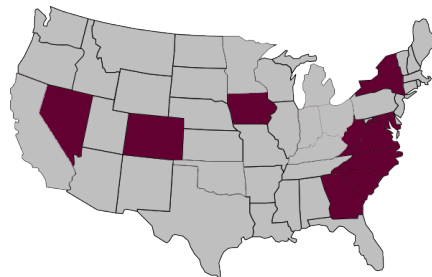

Record when team scores:

Runs	0	1	2	3	4	5	6	7	8	9	10+
W-L	0-1	1-0	0-1	0-0	3-0	4-1	2-0	2-1	2-0	2-0	8-0

Record when opponent scores:

Runs	0	1	2	3	4	5	6	7	8	9	10+
W-L	11-0	5-0	1-0	2-0	1-0	1-0	2-0	1-1	0-1	0-0	0-2

Record when leading after:

Inn.	1	2	3	4	5	6
W-L	13-1	18-1	21-2	23-0	16-0	15-0

Record when trailing after:

Inn.	1	2	3	4	5	6
W-L	1-1	1-2	0-2	0-4	1-2	0-2

Record when tied after:

Inn.	1	2	3	4	5	6
W-L	10-2	5-1	3-0	1-0	0-0	1-0

WHERE THEY AT

- Tech has 24 players on the squad who represent 10 states, including three out West and two each from the Midwest and Northeast.
- Virginia is where the most players (10) are from on the team, making up 42 percent.
- Tech boasts two players each from five states, including Georgia, Iowa, Nevada, North Carolina and South Carolina.

STATES

<u>Virginia (10)</u>			
#00	Jada Crittendon	#3	Keely Rochard
#5	Dani Hugney	#6	Lauren Duff
#11	Cana Davis	#12	Hannah Jones
#16	Meredith Slaw	#18	Mackenzie Lawter
#22	Mara Strum	#31	Kayleigh Addington

STATES

<u>Georgia (2)</u>			
#7	Keara Napoli	#8	Kelsey Bennett
<u>Iowa (2)</u>			
#20	Sierra Walton	#29	Maddi Banks
<u>Nevada (2)</u>			
#21	Stacy Kalt	#28	Grace Chavez
<u>North Carolina (2)</u>			
#14	Emma Strouth	#25	Carrie Eberle
<u>South Carolina (2)</u>			
#4	Darby Trull	#13	Caitlyn Nolan
<u>Colorado (1)</u>		<u>Maryland (1)</u>	
#9	Al Velazquez	#19	Kinsey Johnson
<u>New York (1)</u>		<u>West Virginia (1)</u>	
#10	Olivia Lattin	#2	Jayne Bailey