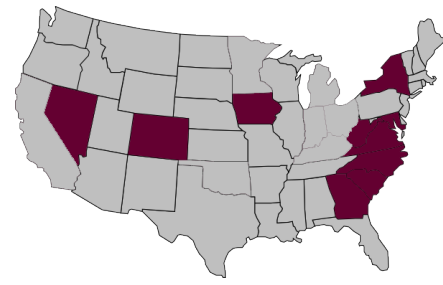

Record when team scores:											
Runs	0	1	2	3	4	5	6	7	8	9	10+
W-L	0-1	0-0	0-1	0-0	2-0	4-1	2-0	2-1	2-0	0-0	6-0

Record when opponent scores:											
Runs	0	1	2	3	4	5	6	7	8	9	10+
W-L	9-0	3-0	0-0	2-0	1-0	1-0	2-0	0-1	0-1	0-0	0-2

Record when leading after:						
Inn.	1	2	3	4	5	6
W-L	9-1	14-1	16-2	17-0	13-0	12-0

Record when trailing after:						
Inn.	1	2	3	4	5	6
W-L	1-1	1-2	0-2	0-4	1-2	0-2

Record when tied after:						
Inn.	1	2	3	4	5	6
W-L	8-2	3-1	2-0	1-0	0-0	1-0

WHERE THEY AT

- Tech has 24 players on the squad who represent 10 states, including three out West and two each from the Midwest and Northeast.
- Virginia is where the most players (10) are from on the team, making up 42 percent.
- Tech boasts two players each from five states, including Georgia, Iowa, Nevada, North Carolina and South Carolina.

STATES

Virginia (10)

#00	Jada Crittendon	#3	Keely Rocharad
#5	Dani Hugney	#6	Lauren Duff
#11	Cana Davis	#12	Hannah Jones
#16	Meredith Slaw	#18	Mackenzie Lawter
#22	Mara Strum	#31	Kayleigh Addington

STATES

Georgia (2)

#7	Keara Napoli	#8	Kelsey Bennett

Iowa (2)

#20	Sierra Walton	#29	Maddi Banks

Nevada (2)

#21	Stacy Kalt	#28	Grace Chavez

North Carolina (2)

#14	Emma Strouth	#25	Carrie Eberle

South Carolina (2)

#4	Darby Trull	#13	Caitlyn Nolan

Colorado (1)

#9	Al Velazquez

Maryland (1)

#19	Kinsey Johnson

New York (1)

#10	Olivia Lattin

West Virginia (1)

#2	Jayne Bailey