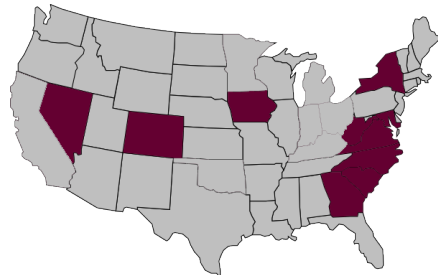

STATES

Georgia (2)

#7 Keara Napoli	#8 Kelsey Bennett

Iowa (2)

#20 Sierra Walton	#29 Maddi Banks

Nevada (2)

#21 Stacy Kalt	#28 Grace Chavez

North Carolina (2)

#14 Emma Strouth	#25 Carrie Eberle

South Carolina (2)

#4 Darby Trull	#13 Caitlyn Nolan

Colorado (1)

#9 Al Velazquez

Maryland (1)

#19 Kinsey Johnson

New Carolina (1)

#10 Olivia Lattin

West Virginia (1)

#2 Jayme Bailey