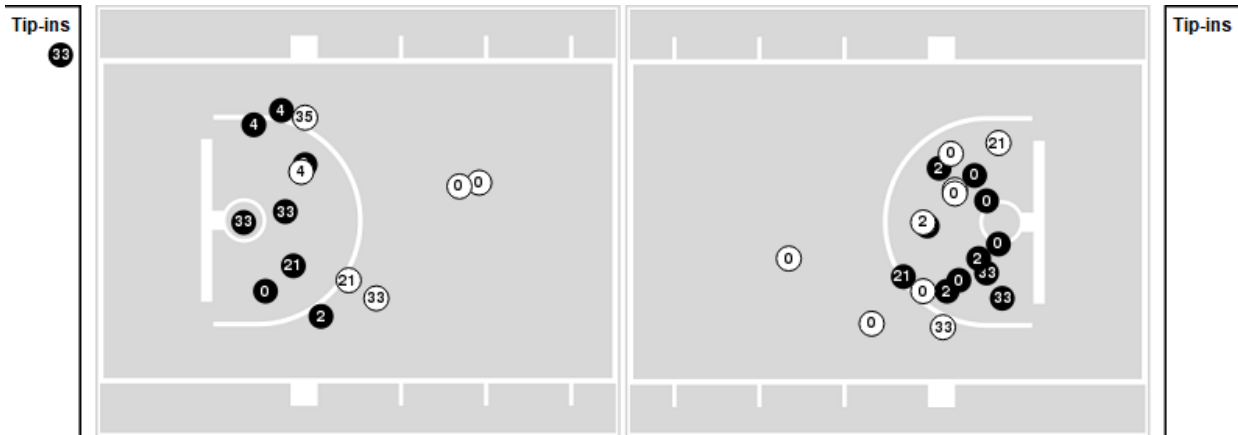

Blow Up Chart

● Made ○ Missed N - Player Number

Virginia Tech	M/A	%
Field Goals	32/69	46
2 Points	22/39	56
3 Points	10/30	33
Free Throws	13/19	68

Virginia Tech	M/A	%
Points in the Paint	38 (19 / 34)	56
Fast Break Points	18 (11/11)	100
Second Chance Points	14 (9/18)	50
Effective FG%	54