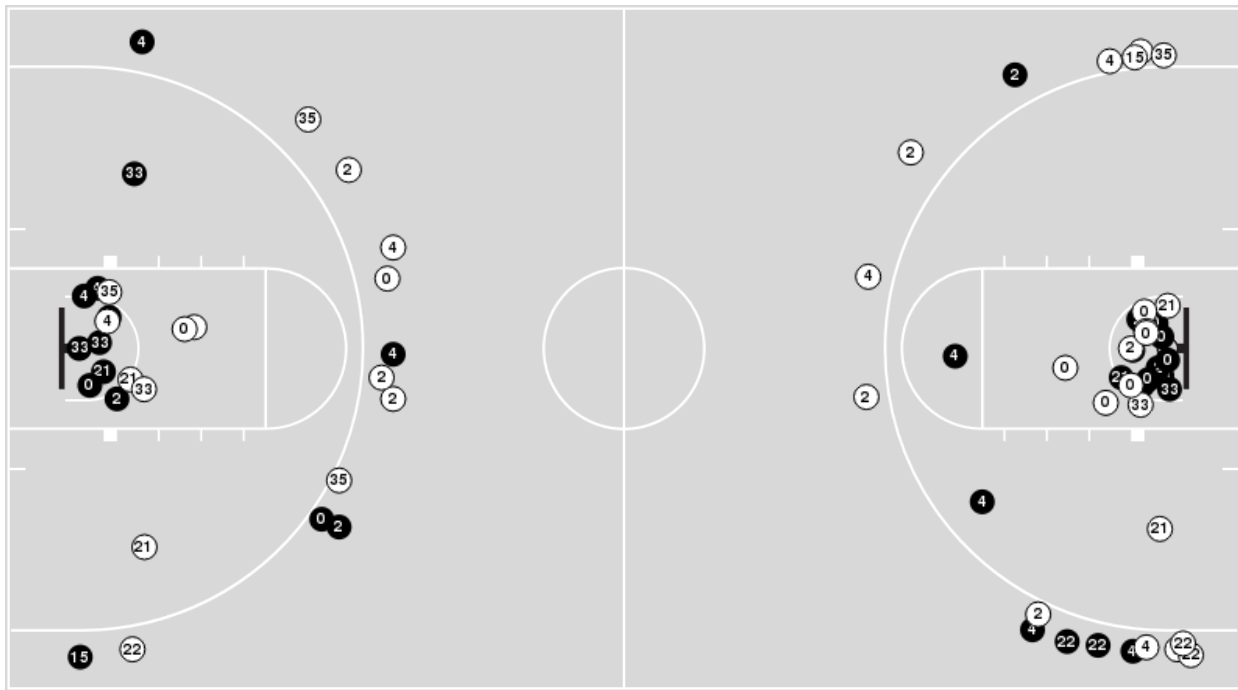

Officials: Bryan Brunette, Ryan Durham, Krystle Apellaniz

Players => 0, 2, 3, 4, 5, 10, 15, 21, 22, 23, 33, 35, 40FG Types=>AllResults=>All

Virginia Tech

All Field Goals