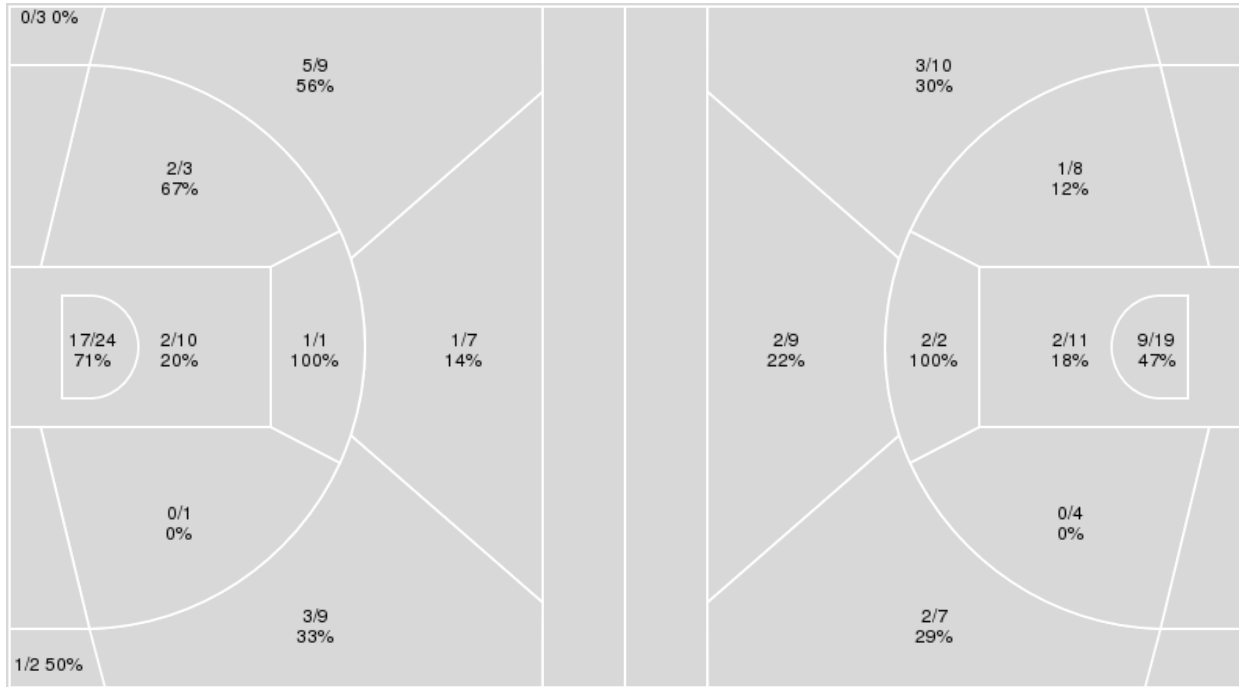

Officials: Bryan Brunette, Ryan Durham, Krystle Apellaniz

{ Players => 0, 2, 3, 4, 5, 10, 15, 21, 22, 23, 33, 35, 40; } FG Types => All; Results => All;
All; Results => All;

Virginia Tech

Gardner-Webb

Virginia Tech	M/A	%
Field Goals	32/69	46
2 Points	22/39	56
3 Points	10/30	33
Free Throws	13/19	68

Gardner-Webb	M/A	%
Field Goals	21/70	30
2 Points	14/44	32
3 Points	7/26	27
Free Throws	16/26	62