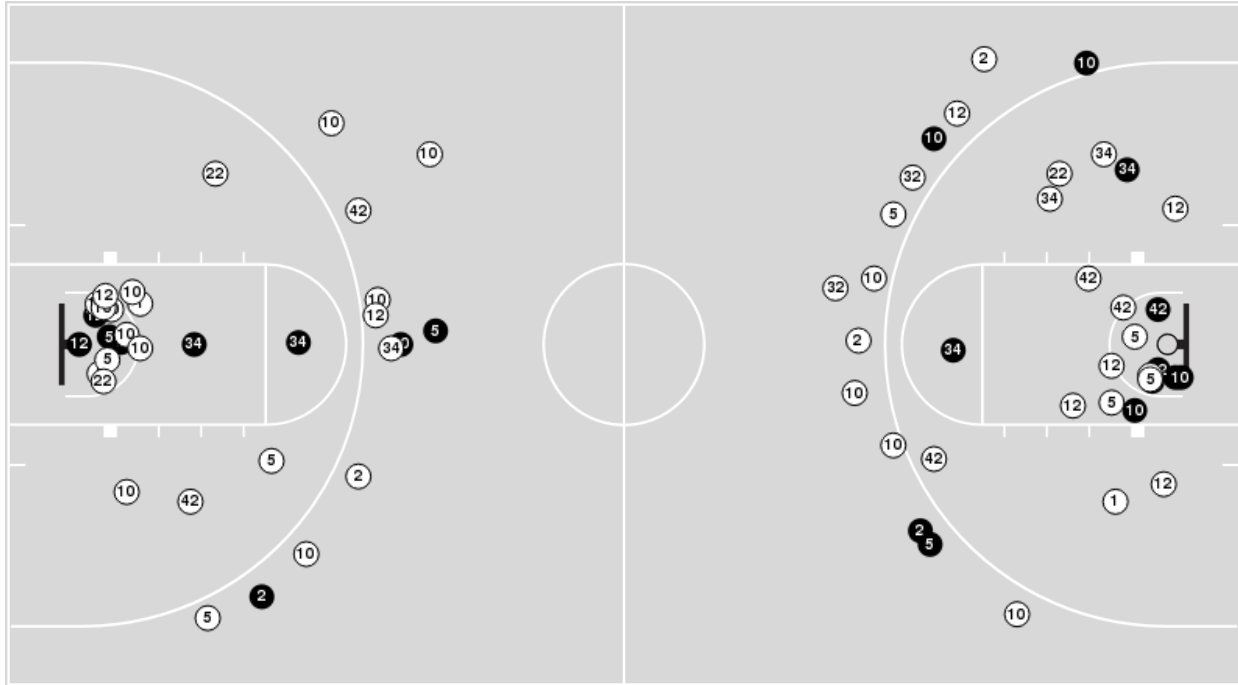

Officials: Bryan Brunette, Ryan Durham, Krystle Apellaniz

Players => AllFG Types=>AllResults=>All
Gardner-Webb

All Field Goals