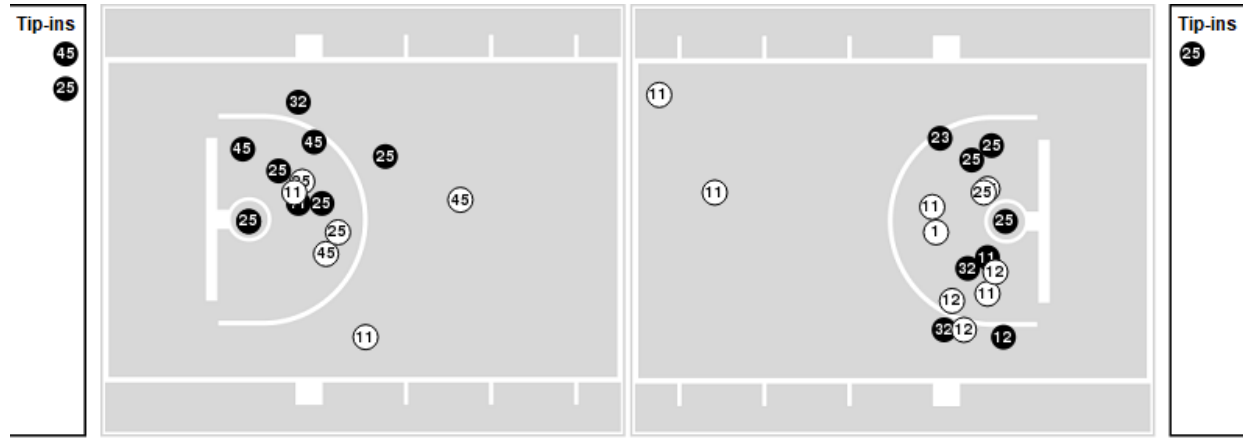

Blow Up Chart

● Made   ○ Missed   N - Player Number

Purdue	M/A	%
Field Goals	23/57	40
2 Points	23/50	46
3 Points	0/7	0
Free Throws	8/12	67

Purdue	M/A	%
Points in the Paint	34 (17 / 33)	52
Fast Break Points	8 (4/6)	67
Second Chance Points	14 (8/10)	80
Effective FG%	40