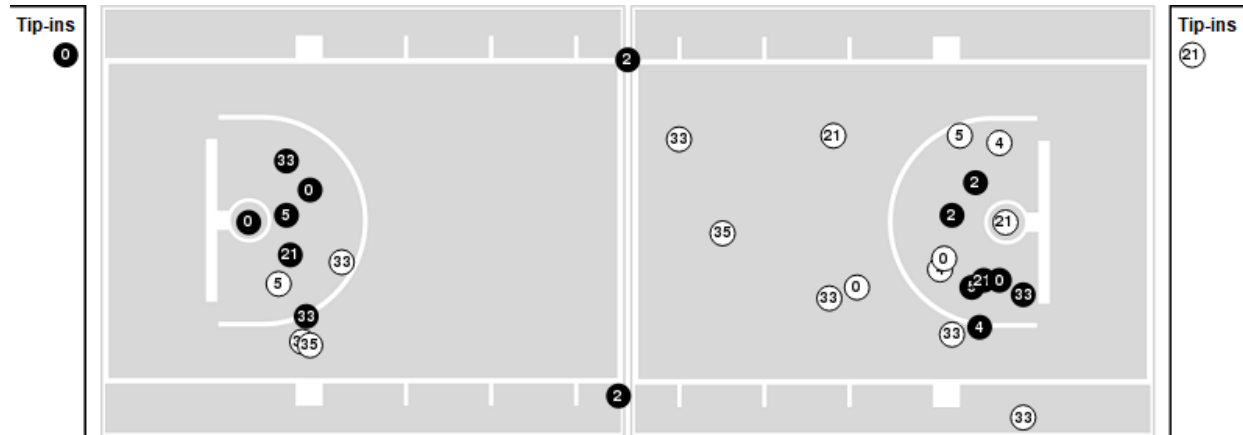

Blow Up Chart

● Made ○ Missed N - Player Number

Virginia Tech	M/A	%
Field Goals	24/59	41
2 Points	17/39	44
3 Points	7/20	35
Free Throws	12/16	75

Virginia Tech	M/A	%
Points in the Paint	26 (13 / 28)	46
Fast Break Points	10 (6/6)	100
Second Chance Points	15 (8/15)	53
Effective FG%	47