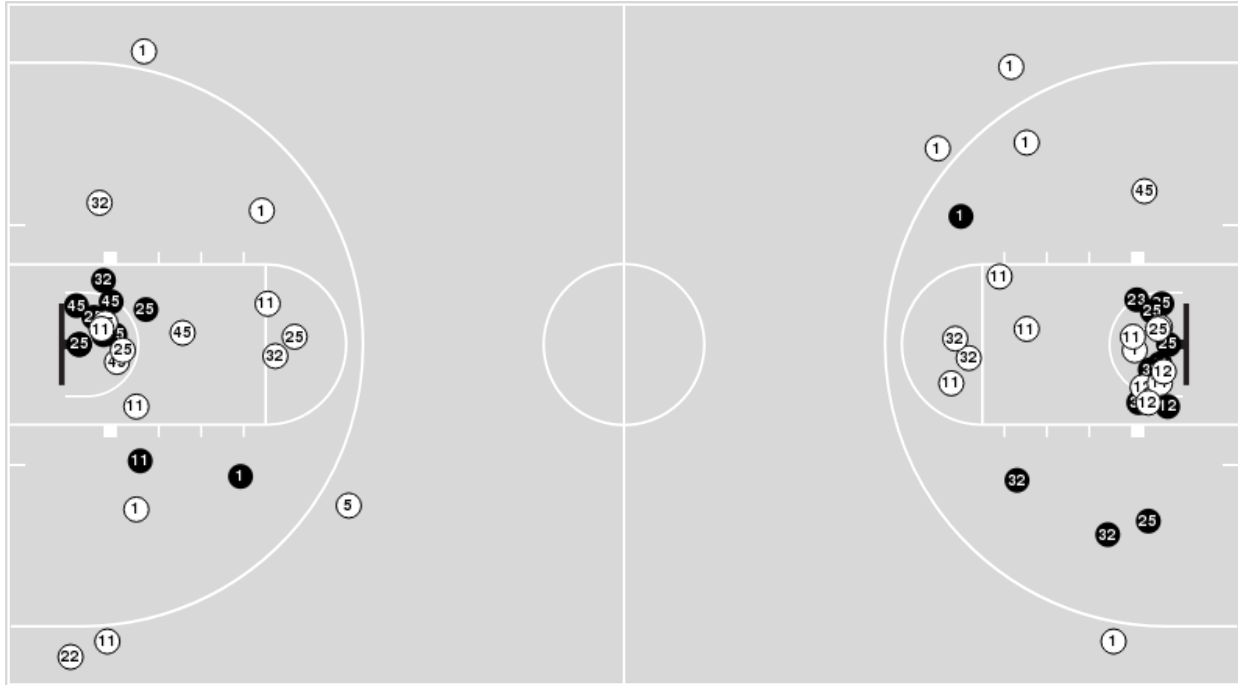

Officials: Denise Brooks, Thomas Danaher, Luis Gonzalez

Players => AllFG Types=>AllResults=>All
Purdue

All Field Goals