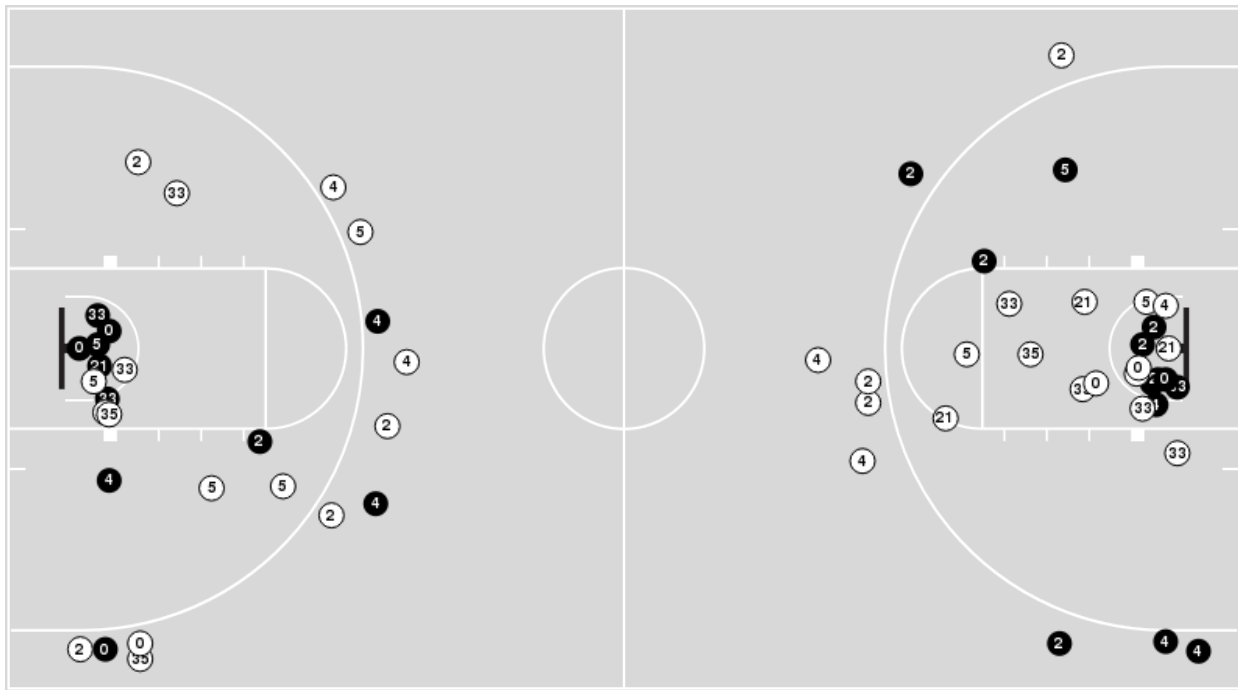

Officials: Denise Brooks, Thomas Danaher, Luis Gonzalez

Players => 0, 2, 3, 4, 5, 10, 15, 21, 22, 23, 33, 35, 40FG Types=>AllResults=>All

Virginia Tech

All Field Goals