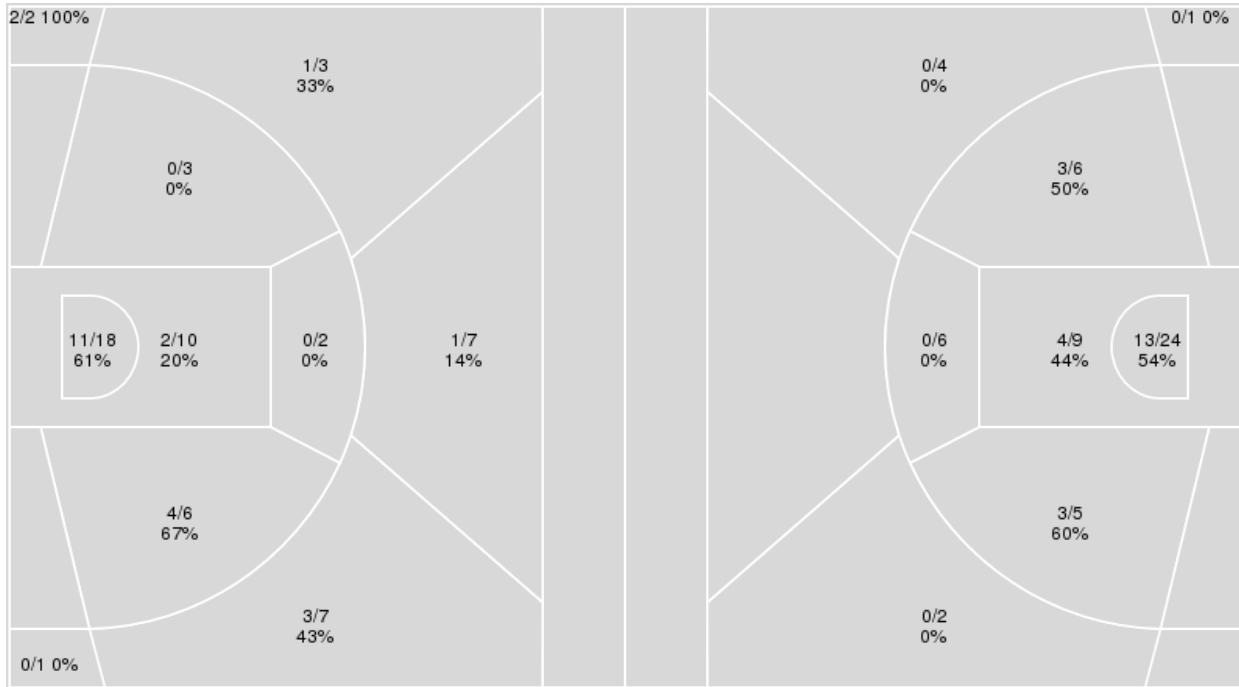

Officials: Denise Brooks, Thomas Danaher, Luis Gonzalez

{ Players => 0, 2, 3, 4, 5, 10, 15, 21, 22, 23, 33, 35, 40; } FG Types => { Players => All; } FG Types => All; Results => All;
All; Results => All;

Virginia Tech

Purdue

Virginia Tech	M/A	%
Field Goals	24/59	41
2 Points	17/39	44
3 Points	7/20	35
Free Throws	12/16	75

Purdue	M/A	%
Field Goals	23/57	40
2 Points	23/50	46
3 Points	0/7	0
Free Throws	8/12	67