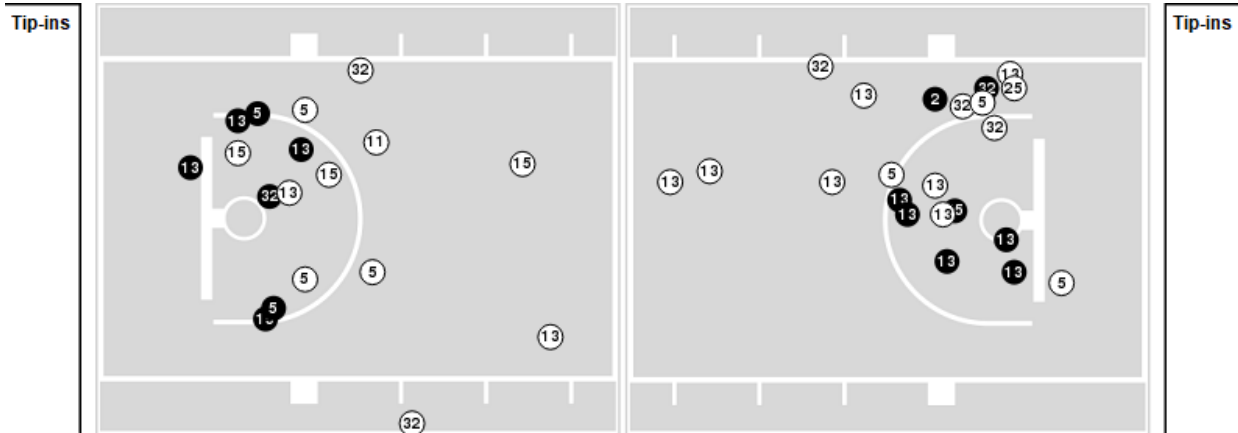

Blow Up Chart

● Made   ○ Missed   N - Player Number

Rice	M/A	%
Field Goals	17/59	29
2 Points	16/47	34
3 Points	1/12	8
Free Throws	10/12	83

Rice	M/A	%
Points in the Paint	30 (15 / 38)	39
Fast Break Points	17 (11/12)	92
Second Chance Points	4 (3/9)	33
Effective FG%	30