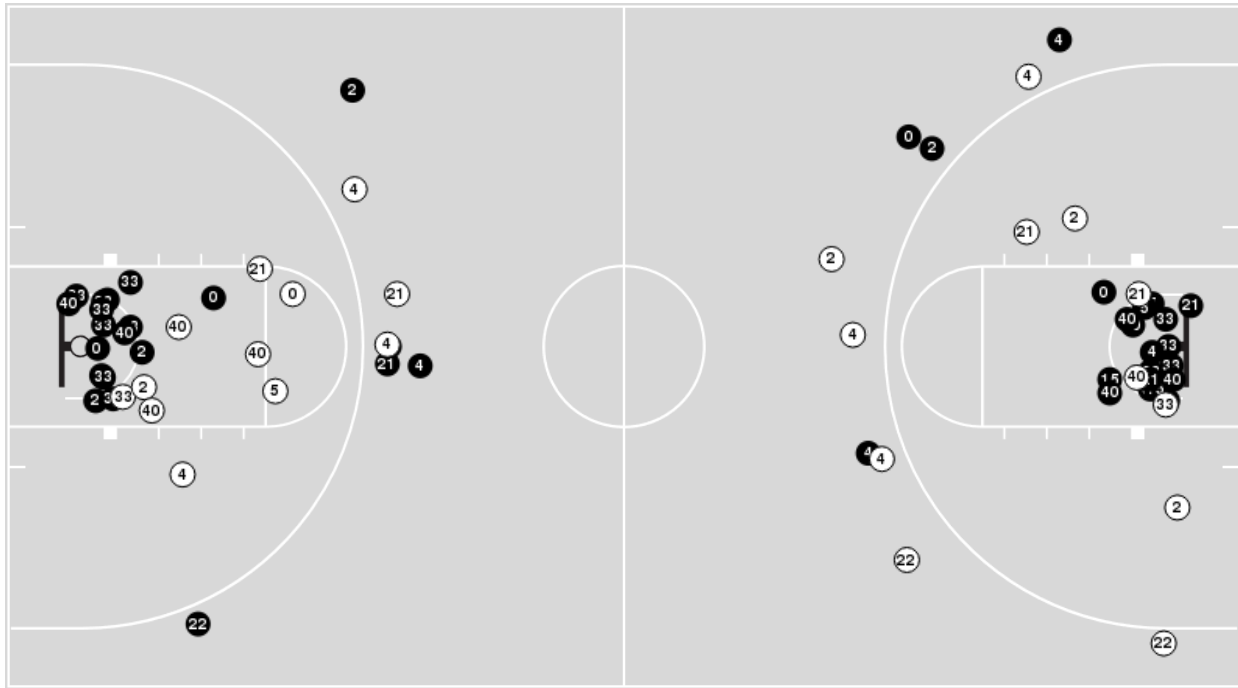

Officials: Tiara Cruse, Maggie Tieman, Ray Bullock Jr.

Players => 0, 2, 3, 4, 5, 10, 15, 21, 22, 23, 33, 35, 40 FG Types=>All Results=>All

Virginia Tech

All Field Goals

Blow Up Chart

● Made ○ Missed N - Player Number