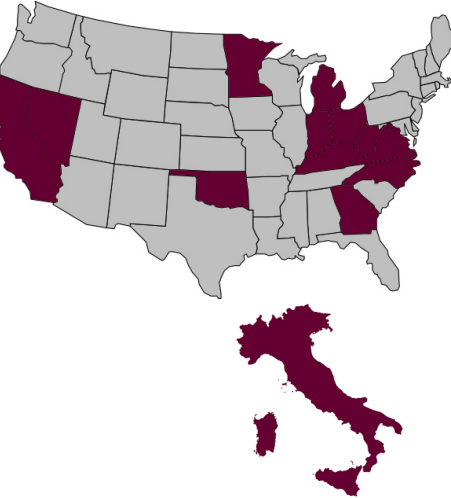

**WHERE THEY AT**

- Tech has 16 players on the squad who represent 12 states and one international country (Italy).
- Virginia is where the most players are from on the team, making up 18.8 percent.

**STATES/COUNTRY**