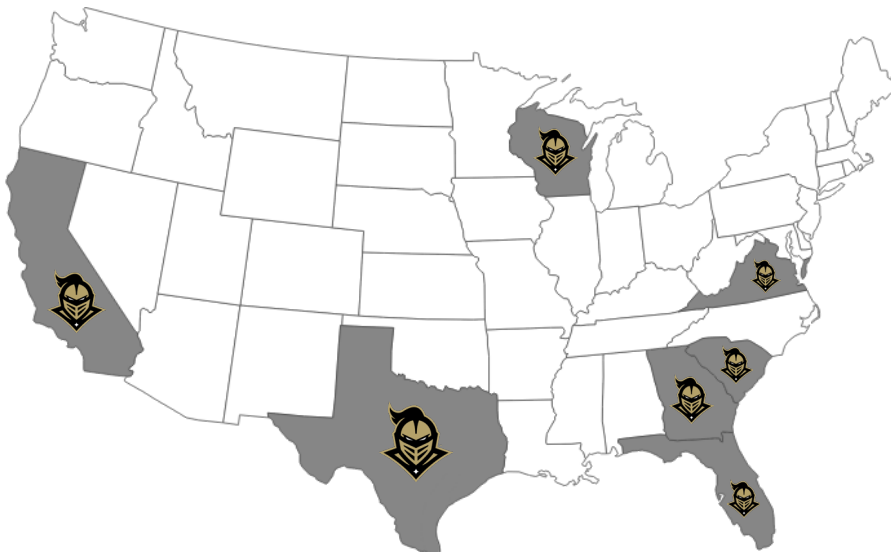

COACHING AND SUPPORT STAFF

Head Coach: Cindy Ball-Malone - Fifth Season (University of the Pacific '02, '06)
Assistant Coach: Tyler Heil - Second Season (San Jose State '09, Cal '17)
Assistant Coach: Jenn Salling - First Season (Washington '11)
Volunteer Assistant Coach: Kaija Gibson - Second Season (Washington '21)
Graduate Student Assistant: Shannon Saile - First Season (Oklahoma '21)
Director of Operations: Adam DeRusha - Second Season (Florida '15, LSU '17)
Athletic Trainer: Aleaha Evans
Student Managers: Alysiana Gil, Kelsi Jeffries

By Eligibility

Seniors (2)	Juniors (9)	Sophomores (7)	Freshmen (7)
Allyse Volpe	Katie Burge	Kennedy Searcy	Madison Applebe *
Jasmine Williams	Jada Cody	Sarah Willis *	Katelyn Cochran *
	Angelina DeVoe	Carson Frier	Shelli DiPuma *
	Shannon Doherty	Ashleigh Griffin	Olivia Elliott *
	Chloe Evans *	Emmerson Lee	Aubrey Evans *
	Grace Jewell	Micaela Macario	Nehanda Lewis *
	Johneisha Rowe	Averi Wong	Macy Miles *

* - indicates first season at UCF

Pronunciation Guide

#2 **Nuh-HAHN-duh** Lewis
#4 Katelyn **Cock-ran**
#5 **Mick-ay-luh Muh-car-ee-oh**
#6 Angelina **De-VOH**
#7 **John-ee-sha Row**
#15 **Shell-ee Dih-poom-uh**
#17 **JAY-duh Koh-dee**
#20 Katie **Burj** (with a 'J' sound, no E)
#22 Kennedy **Ser-see**
#23 **Uh-Lease Vohl-Pay**
#27 **Ashley** Griffin
#28 Madison **Apple-bee**
#35 Carson **FRY-er**
#46 Shannon **DOH-er-tee**
Coach Tyler **High-ull**
Coach Jenn **SAL-ing**
Coach **Kai-ya** Gibson
Dir. Ops Adam **De-ROO-shuh**

By State

Florida (11)
Katie Burge - Miami
Shelli DiPuma - Sarasota
Shannon Doherty - Coral Springs
Olivia Elliott - Tampa
Aubrey Evans - Apopka
Kaitlyn Felton - Valrico
Carson Frier - Live Oak
Nehanda Lewis - Land O' Lakes
Macy Miles - Naples
Johnneisha Rowe - Avon Park
Kennedy Searcy - Jacksonville

California (8)
Savannah Adams - La Mirada
Jada Cody - Murrieta
Angelina DeVoe - Carson
Emmerson Lee - Clovis
Micaela Macario - Chula Vista
Jasmine Williams - Mission Viejo
Sarah Willis - Ontario
Averi Wong - Arcadia

Georgia (1)
Ashleigh Griffin - Newnan

South Carolina (1)
Katelyn Cochran - North Augusta

Wisconsin (1)
Chloe Evans - Seymour

Texas (1)
Madison Applebe - La Porte

Virginia (1)
Grace Jewell - Chesapeake

Canada (1)
Allyse Volpe - Ontario