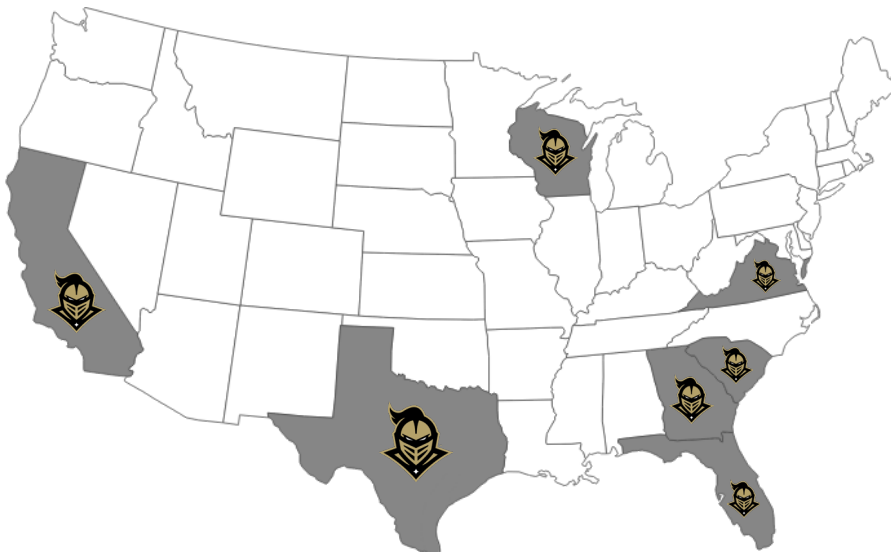

By State

- | | |
|--|---|
| <p>Florida (11)
 Katie Burge - Miami
 Shelli DiPuma - Sarasota
 Shannon Doherty - Coral Springs
 Olivia Elliott - Tampa
 Aubrey Evans - Apopka
 Kaitlyn Felton - Valrico
 Carson Frier - Live Oak
 Nehanda Lewis - Land O' Lakes
 Macy Miles - Naples
 Johnneisha Rowe - Avon Park
 Kennedy Searcy - Jacksonville</p> | <p>California (8)
 Savannah Adams - La Mirada
 Jada Cody - Murrieta
 Angelina DeVoe - Carson
 Emmerson Lee - Clovis
 Micaela Macario - Chula Vista
 Jasmine Williams - Mission Viejo
 Sarah Willis - Ontario
 Averi Wong - Arcadia</p> |
| <p>South Carolina (1)
 Katelyn Cochran - North Augusta</p> | <p>Georgia (1)
 Ashleigh Griffin - Newnan</p> |
| <p>Wisconsin (1)
 Chloe Evans - Seymour</p> | <p>Virginia (1)
 Grace Jewell - Chesapeake</p> |
| <p>Texas (1)
 Madison Applebe - La Porte</p> | <p>Canada (1)
 Allyse Volpe - Ontario</p> |