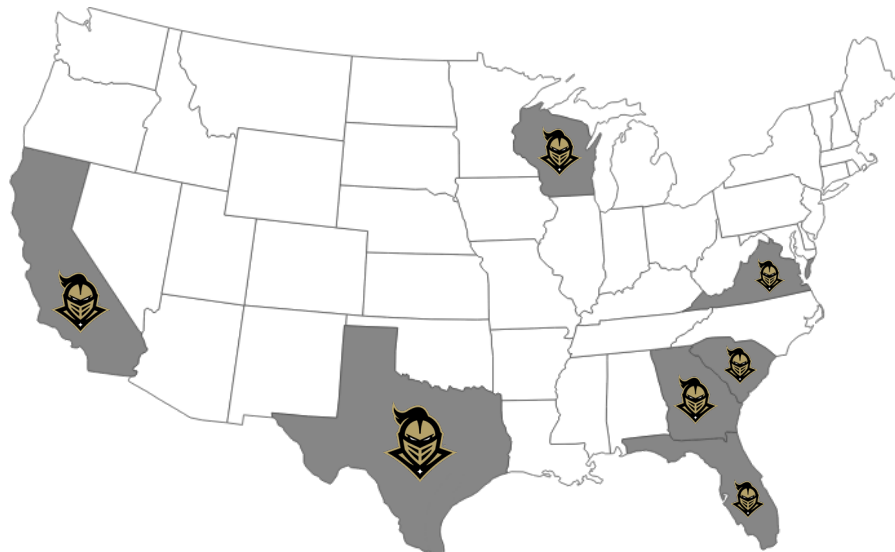

COACHING AND SUPPORT STAFF

Head Coach: Cindy Ball-Malone - Fifth Season (University of the Pacific '02, '06)
Assistant Coach: Tyler Heil - Second Season (San Jose State '09, Cal '17)
Assistant Coach: Jenn Salling - First Season (Washington '11)
Volunteer Assistant Coach: Kaija Gibson - Second Season (Washington '21)
Graduate Student Assistant: Shannon Saile - First Season (Oklahoma '21)
Director of Operations: Adam DeRusha - Second Season (Florida '15, LSU '17)
Athletic Trainer: Aleaha Evans
Student Managers: Alysiana Gil, Kelsi Jeffries

By Eligibility

Seniors (2)	Juniors (9)	Sophomores (7)	Freshmen (7)
Allyse Volpe	Katie Burge	Kennedy Searcy	Madison Applebe *
Jasmine Williams	Jada Cody	Sarah Willis *	Katelyn Cochran *
	Angelina DeVoe	Carson Frier	Shelli DiPuma *
	Shannon Doherty	Ashleigh Griffin	Olivia Elliott *
	Chloe Evans *	Emmerson Lee	Aubrey Evans *
	Grace Jewell	Micaela Macario	Nehanda Lewis *
	Johneisha Rowe	Averi Wong	Macy Miles *

* - indicates first season at UCF

Pronunciation Guide

#2 **Nuh-HAHN-duh** Lewis
#4 **Katelyn Cock-ran**
#5 **Mick-ay-luh Muh-car-ee-oh**
#6 **Angelina De-VOH**
#7 **John-ee-sha Row**
#15 **Shell-ee Dih-poom-uh**
#17 **JAY-duh Koh-dee**
#20 Katie **Burj** (with a 'J' sound, no E)
#22 Kennedy **Ser-see**
#23 **Uh-Lease Vohl-Pay**
#27 **Ashley** Griffin
#28 Madison **Apple-bee**
#35 Carson **FRY-er**
#46 Shannon **DOH-er-tee**
Coach Tyler **High-ull**
Coach Jenn **SAL-ing**
Coach **Kai-ya** Gibson
Dir. Ops Adam **De-ROO-shuh**

By State

Florida (11)
Katie Burge - Miami
Shelli DiPuma - Sarasota
Shannon Doherty - Coral Springs
Olivia Elliott - Tampa
Aubrey Evans - Apopka
Kaitlyn Felton - Valrico
Carson Frier - Live Oak
Nehanda Lewis - Land O' Lakes
Macy Miles - Naples
Johnneisha Rowe - Avon Park
Kennedy Searcy - Jacksonville

California (8)
Savannah Adams - La Mirada
Jada Cody - Murrieta
Angelina DeVoe - Carson
Emmerson Lee - Clovis
Micaela Macario - Chula Vista
Jasmine Williams - Mission Viejo
Sarah Willis - Ontario
Averi Wong - Arcadia

Georgia (1)
Ashleigh Griffin - Newnan

South Carolina (1)
Katelyn Cochran - North Augusta

Wisconsin (1)
Chloe Evans - Seymour

Texas (1)
Madison Applebe - La Porte

Virginia (1)
Grace Jewell - Chesapeake

Canada (1)
Allyse Volpe - Ontario