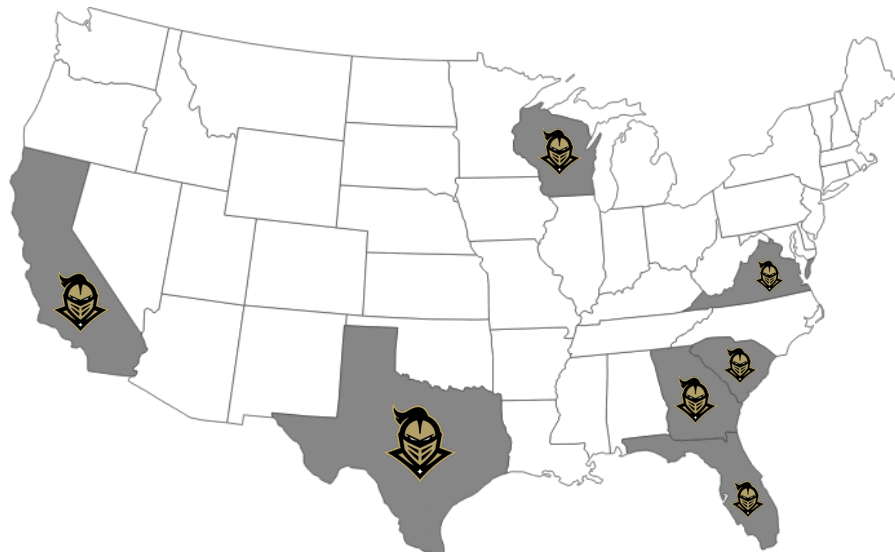

By Eligibility

Seniors (2)	Juniors (9)	Sophomores (7)	Freshmen (7)	
Allyse Volpe	Katie Burge	Kennedy Searcy	Savannah Adams	Madison Applebe *
Jasmine Williams	Jada Cody	Sarah Willis *	Kaitlyn Felton	Katelyn Cochran *
	Angelina DeVoe		Carson Frier	Shelli DiPuma *
	Shannon Doherty		Ashleigh Griffin	Olivia Elliott *
	Chloe Evans *		Emmerson Lee	Aubrey Evans *
	Grace Jewell		Micaela Macario	Nehanda Lewis *
	Johneisha Rowe		Averi Wong	Macy Miles *

* - indicates first season at UCF

Pronunciation Guide

#2 **Nuh-HAHN-duh** Lewis
#4 **Katelyn Cock-ran**
#5 **Mick-ay-luh Muh-car-ee-oh**
#6 **Angelina De-VOH**
#7 **John-ee-sha Row**
#15 **Shell-ee Dih-poom-uh**
#17 **JAY-duh Koh-dee**
#20 Katie **Burj** (with a 'J' sound, no E)
#22 Kennedy **Ser-see**
#23 **Uh-Lease Vohl-Pay**
#27 **Ashley** Griffin
#28 Madison **Apple-bee**
#35 Carson **FRY-er**
#46 Shannon **DOH-er-tee**
Coach Tyler **High-ull**
Coach Jenn **SAL-ing**
Coach **Kai-ya** Gibson
Dir. Ops Adam **De-ROO-shuh**

By State

Florida (11)
Katie Burge - Miami
Shelli DiPuma - Sarasota
Shannon Doherty - Coral Springs
Olivia Elliott - Tampa
Aubrey Evans - Apopka
Kaitlyn Felton - Valrico
Carson Frier - Live Oak
Nehanda Lewis - Land O' Lakes
Macy Miles - Naples
Johnneisha Rowe - Avon Park
Kennedy Searcy - Jacksonville

California (8)
Savannah Adams - La Mirada
Jada Cody - Murrieta
Angelina DeVoe - Carson
Emmerson Lee - Clovis
Micaela Macario - Chula Vista
Jasmine Williams - Mission Viejo
Sarah Willis - Ontario
Averi Wong - Arcadia

Georgia (1)
Ashleigh Griffin - Newnan

South Carolina (1)
Katelyn Cochran - North Augusta

Wisconsin (1)
Chloe Evans - Seymour

Texas (1)
Madison Applebe - La Porte

Virginia (1)
Grace Jewell - Chesapeake

Canada (1)
Allyse Volpe - Ontario